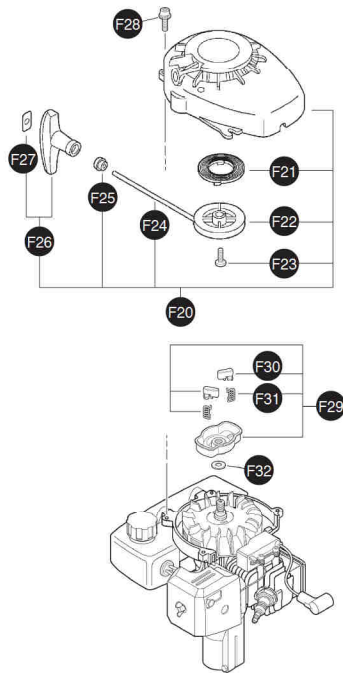

Ignition, Engine & Short Block Explosion E

Key	Part No.	Qty.	Description
E1	SB1087	1	Short Block -- Sb1087 Includes Items 2-17
E2	90016205022	2	Screw - 5X22
E3	A130000550	1	Cylinder
E4	V100000160	1	Gasket, Cylinder Included In Gasket Kit
E5	P021007712	1	Piston Kit Includes Items 6-9
E6	A101000090	1	Ring, Piston
E7	10001311520	1	Pin, Piston
E8	10001504630	2	Ring, Retaining
E9	10001411520	2	Spacer, Piston
E10	A011000390	1	Crankshaft Assy Includes Item 11
E11	V553000060	1	Bearing, Needle - 8
E12	10020411521	1	Crankcase Kit Items 13-17
E13	10021242031	2	Seal, Oil
E14	V622000020	2	Pin, Locating
E15	10024242030	1	Gasket, Crankcase Included In Gasket Kit
E16	9403536201	2	Bearing, Ball - 6201
E17	90016205028	3	Screw - 5X28
E18	-----	1	Gasket, Intake Included In Gasket Kit
E19	-----	1	Shield, Intake Included In Gasket Kit
E20	-----	1	Shield, Exhaust Included In Gasket Kit
E21	9111304020	2	Screw - 4X20
E22	A411000220	1	Coil, Ignition
E23	16202152830	1	Lead - Ignition
E24	15901019830	1	Spark Plug -- BPM-8Y
E25	A425000000	1	Spark Plug -- BPMR-8Y Canada Models
E26	15901103432	1	Terminal, Spark Plug Cap
E27	15901201620	1	Cap, Spark Plug
E28	15611004920	1	Grommet
E29	V475002200	1	Tube, Insulator
E30	A409000150	1	Flywheel
E30	61032502730	1	Key, Woodruff

Parts Assemblies

Model 7228
SV-5C/2 Engine

Engine Starter Explosion F

Key	Part No.	Qty.	Description
F20	A051000950	4	Starter Asy Includes Items 2-8
F21	17722042030	1	Spring, Rewind
F22	17721544430	1	Reel, Rope
F23	17723644330	1	Screw
F24	17722605530	1	Rope, Starter - 3 X 890 ¹
F25	17722742030	1	Guide, Rope
F26	17722011120	1	Starter Grip Asy Includes Item 0
F27	17724611120	1	Retainer, Rope
F28	90023804016	4	Screw - 4 X 16
F29	17720212220	1	Starter Pawl Assy Includes Items 11-12
F30	17721844330	2	Pawl, Starter
F31	17723412220	2	Spring, Return
F32	90060500008	1	Lockwasher - 8