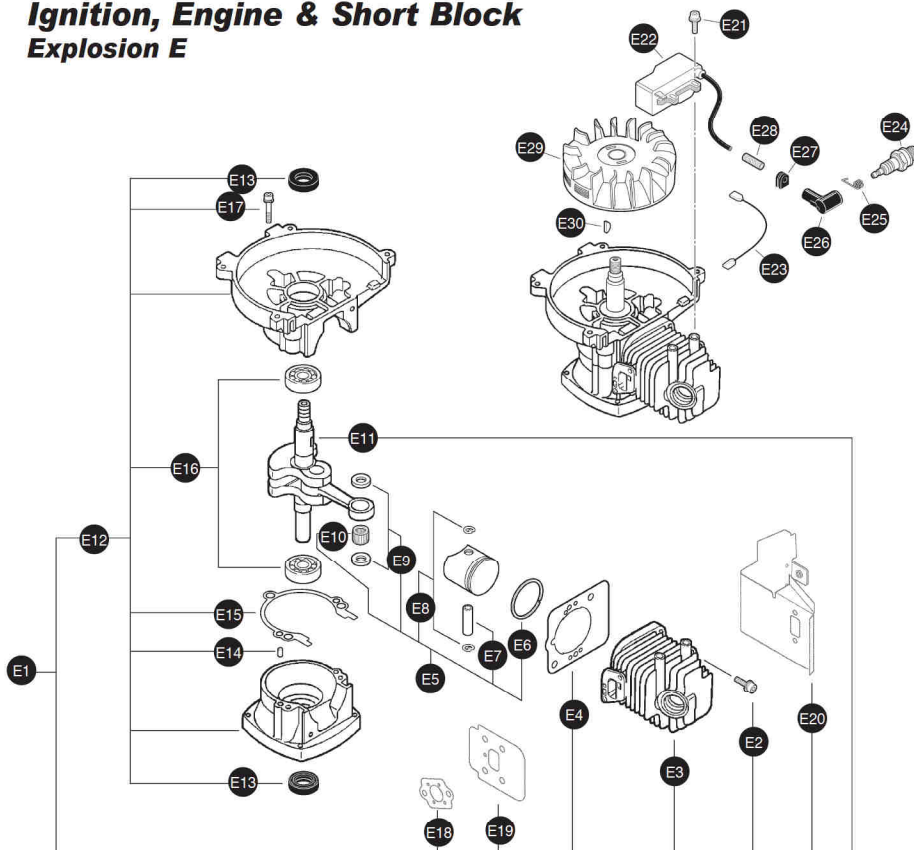

Ignition, Engine & Short Block Explosion E

Key	Part No.	Qty.	Description
E1	SB1087	1	Short Block -- Sb1087 Includes Items 2-17
E2	90016205022	2	Screw - 5X22
E3	A130000550	1	Cylinder
E4	V100000160	1	Gasket, Cylinder Included In Gasket Kit
E5	P021007712	1	Piston Kit Includes Items 6-9
E6	A101000090	1	Ring, Piston
E7	10001311520	1	Pin, Piston
E8	10001504630	2	Ring, Retaining
E9	10001411520	2	Spacer, Piston
E10	A011000390	1	Crankshaft Assy Includes Item 11
E11	V553000060	1	Bearing, Needle - 8
E12	10020411521	1	Crankcase Kit Items 13-17
E13	10021242031	2	Seal, Oil
E14	V622000020	2	Pin, Locating
E15	10024242030	1	Gasket, Crankcase Included In Gasket Kit
E16	9403536201	2	Bearing, Ball - 6201
E17	90016205028	3	Screw - 5X28
E18	-----	1	Gasket, Intake Included In Gasket Kit
E19	-----	1	Shield, Intake Included In Gasket Kit
E20	-----	1	Shield, Exhaust Included In Gasket Kit
E21	9111304020	2	Screw - 4X20
E22	A411000220	1	Coil, Ignition
E23	16202152830	1	Lead - Ignition
E24	15901019830	1	Spark Plug -- BPM-8Y
E25	A425000000	1	Spark Plug -- BPMR-8Y Canada Models
E26	15901103432	1	Terminal, Spark Plug Cap
E27	15901201620	1	Cap, Spark Plug
E28	15611004920	1	Grommet
E29	V475002200	1	Tube, Insulator
E30	A409000150	1	Flywheel
E30	61032502730	1	Key, Woodruff