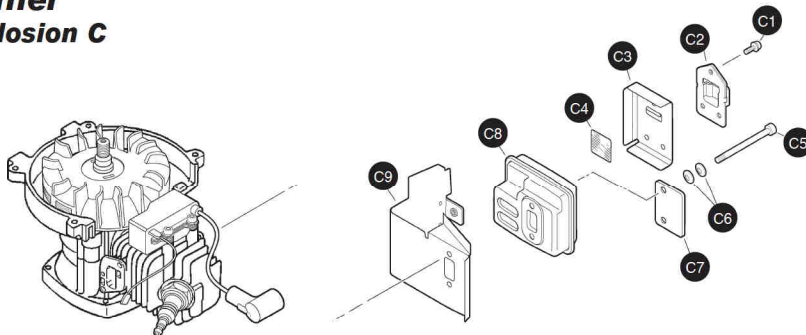

Muffler

Explosion C

Key	Part No.	Qty.	Description
C1	9136704012	3	Screw - 4X12
C2	A313000700	1	Guide, Exhaust
C3	V104000072	1	Gasket, Exhaust/Included In Gasket Kit
C4	14586240630	1	Screen, Spark Arrester
C5	90010505055	2	Screw - 5X55
C6	V347000000	1	Washer - Conical
C7	V150000371	1	Plate
C8	A300000521	1	Muffler
C9	V104000590	1	Shield Exhaust/Included In Gasket Kit