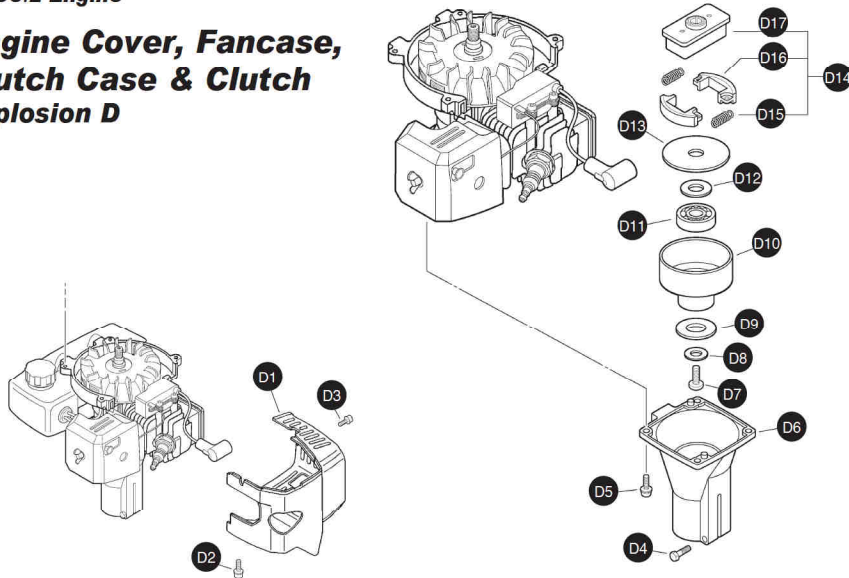

Parts Assemblies

Model 7228

SV-5C/2 Engine

Engine Cover, Fancase, Clutch Case & Clutch Explosion D

Key	Part No.	Qty.	Description
D1	A160000610	1	Cover, Engine
D2	90023804018	2	Screw - 4X18
D3	9110704008	1	Screw - 4X8
D4	13041611520	1	Bolt - 5X25
D5	90023804018	4	Screw - 4X18
D6	61022311520	1	Case, Clutch
D7	90023806012	1	Screw - 6X12
D8	17501411520	1	Washer, Clutch
D9	17504404630	1	Washer, Clutch
D10	17501004635	1	Drum, Clutch
D11	90080836000	1	Bearing, Ball - 6000
D12	90060000010	1	Washer - 10
D13	17501904630	1	Plate, Clutch
D14	17500007531	1	Clutch Assy
D15	17501805130	2	Spring, Clutch
D16	17500905131	2	Shoe, Clutch
D17	17501605020	1	Hub, Clutch