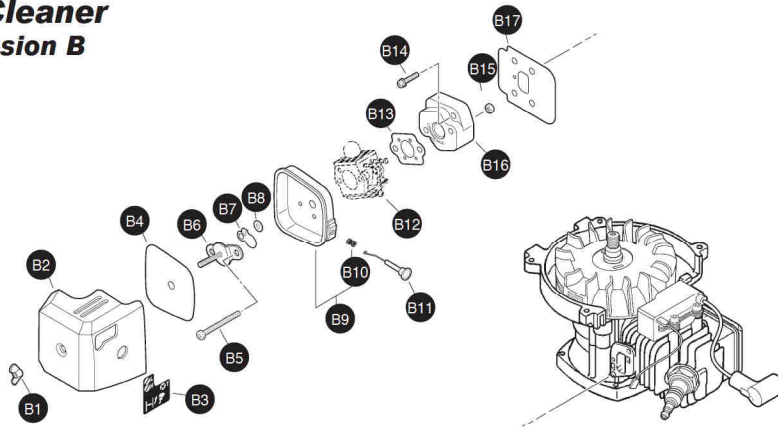

Air Cleaner

Explosion B

Key	Part No.	Qty.	Description
B1	90052800005	1	Wingnut - 6
B2	13032611522	1	Cover, Air Filter
B3	89012147530	1	Label - Choke
B4	13031004560	1	Filter, Air
B5	90024205057	2	Screw - 5X57
B6	13041005360	1	Plate, Prevent
B7	17851504560	1	Shutter, Choke
B8	17851600830	1	Washer - 5
B9	13030104560	1	Case, Air Filter Includes Item 10
B10	17881005230	1	Grommet
B11	17851004560	1	Rod, Choke
B12	-----	1	Carburetor¹
B13	13001642031	1	Gasket, Intake
B14	90023805020	2	Screw - 5X20
B15	90050000005	2	Nut - 5
B16	13001742031	1	Insulator, Intake
B17	V103000490	1	Shield, Intake

¹See Carburetor Diagram For Details