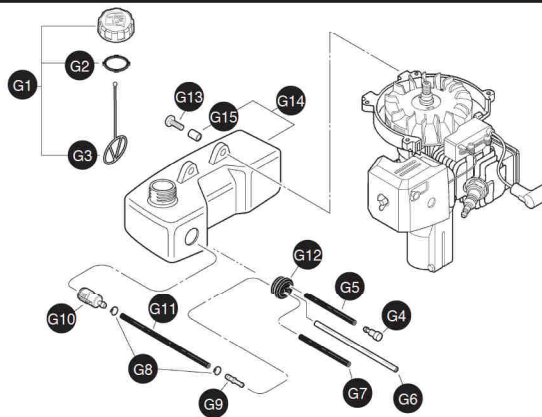

Fuel System Explosion G

Gasket Kit

Key	Part No.	Qty.	Description
G1	P021034480	1	Cap Asy - Black Includes Item 2-3
G2	V107000150	1	Gasket, Cap
G3	13105158030	1	Connector, Cap
G4	A356000031	1	Vent, Fuel Tank
G5	V471001200	1	Pipe - 3 X 5 X 70 -- Black¹
G6	13201006460	1	Pipe - 3 X 6 X 110 -- Clear²
G7	V471003720	1	Pipe - 3 X 5 X 70 -- Black³
G8	V490001240	2	Clip - 6
G9	V186000520	1	Connector, Fuel Pipe
G10	13120507320	1	Filter, Fuel
G11	V471003730	1	Pipe - 3X5x140 -- Black¹
G12	13211546730	1	Grommet
G13	90027505015	2	Screw - 5X16 -- Tapping
G14	A350000300	1	Fuel tank Asy Includes Item 15
G15	13104528230	21	Sleeve
G16	P021009110	1	Gasket Kit

¹RePower Bulk Option: 90014

²RePower Bulk Option: 90017

³RePower Bulk Option: N/A