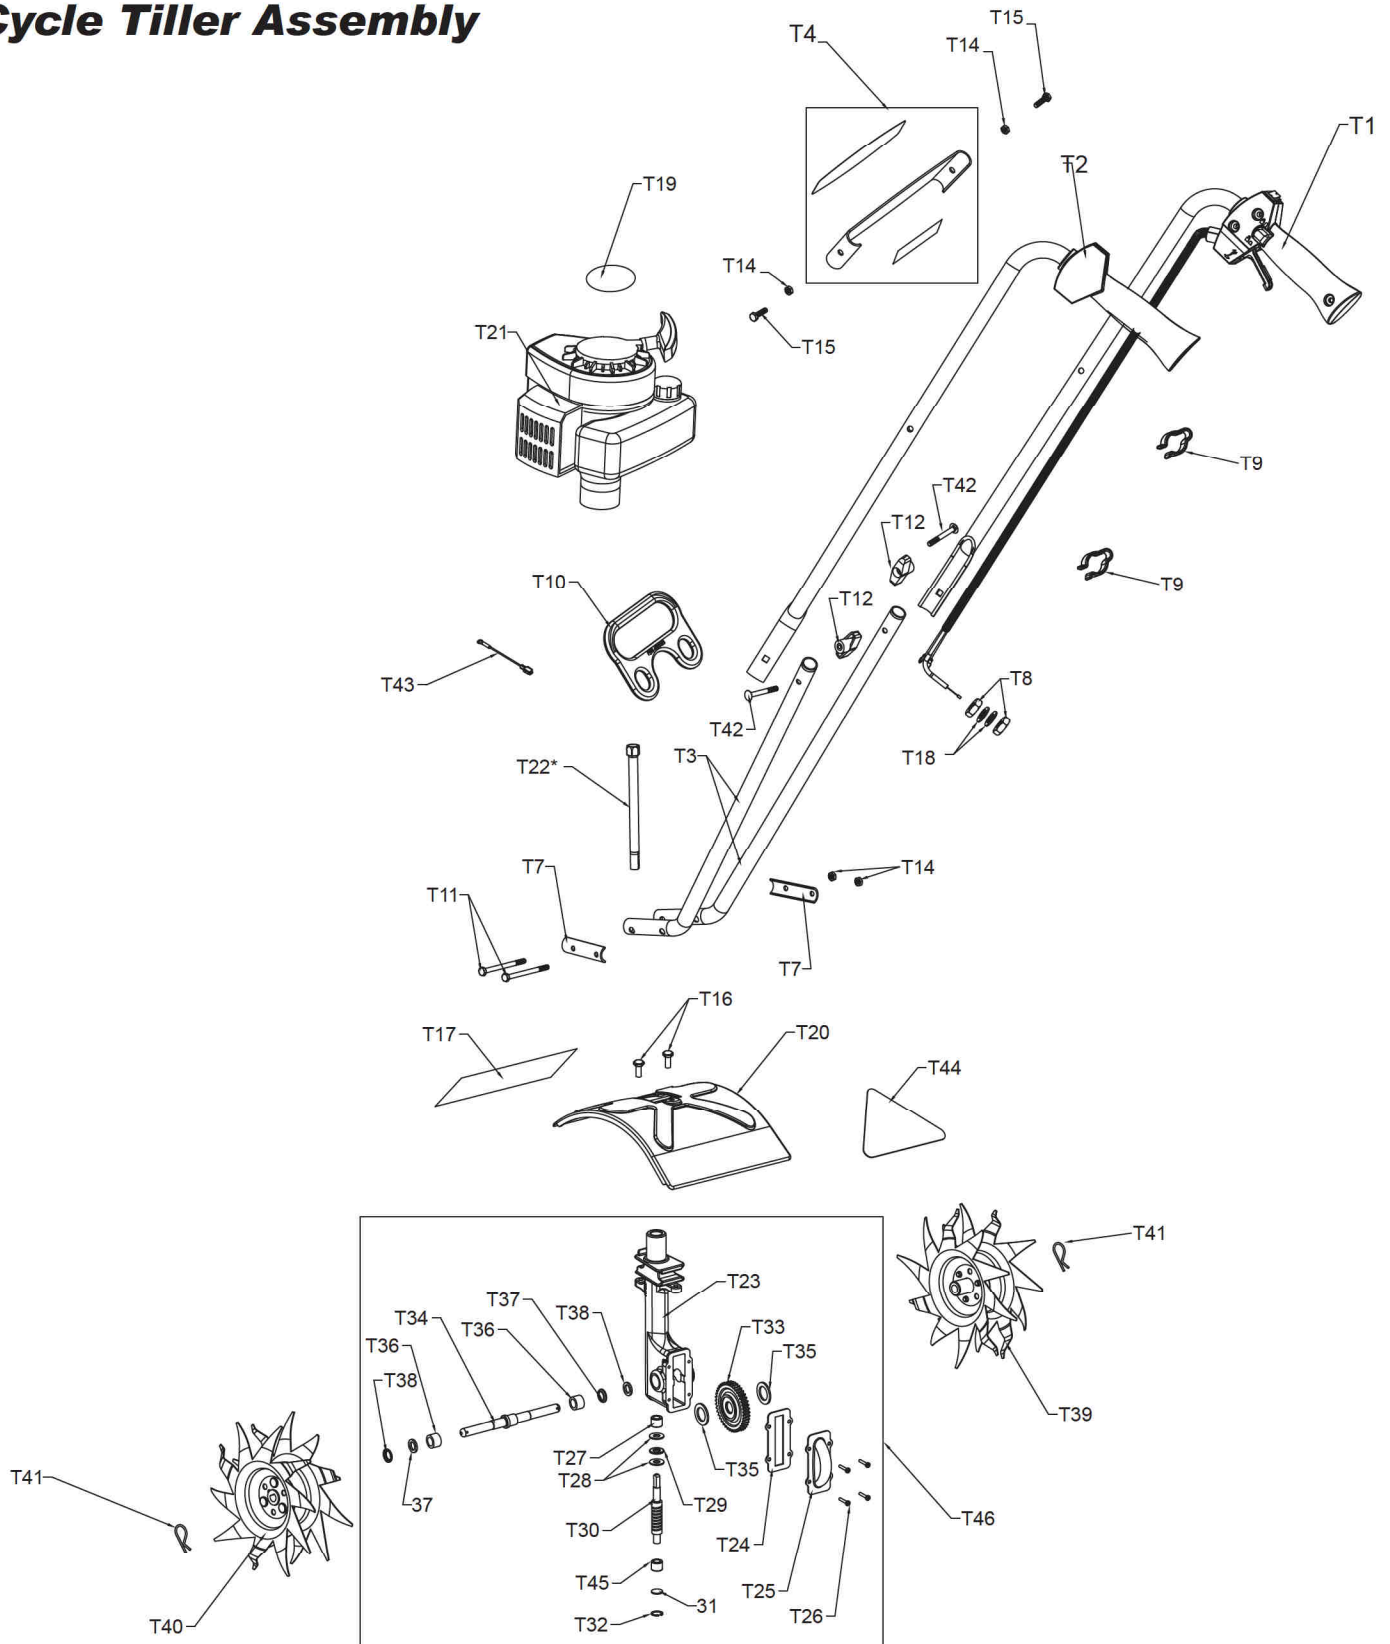

2-Cycle Tiller Assembly

Parts List

Key	Qty.	Part No.	Description
T26	4	651	#8 Self Tapping Screw
T27	1	423	Roller Bearing
T28	2	425	Worm Bearing Race
T29	1	424	Worm Thrust Bearing
T30	1	422	Worm Shaft
T31	1	426	Worm Disk
T32	1	428	Retaining Ring
T33	1	429	Worm Gear
T34	1	431	Tine Shaft
T35	2	430	Worm Gear Thrust Washer
T36	2	432	Worm Gear Bearing
T37	2	434	Bearing Seal
T38	2	435	Bearing Seal Retainer
T39	1	438RA	Tine Assembly, Right
T40	1	438LA	Tine Assembly, Left
T41	2	418-1	Tine Retaining Pin
T42	2	400509	Carriage Bolt 1/4-20 X 2.25"
T43	1	430042	Ground Wire Jumper, 2 Cycle Engine
T44	1	400630	Triangle Warning Label (2 Cycle Engine)
T45	1	458	Roller Bearing
T46	1	400010	Worm Gear Transmission Assembly