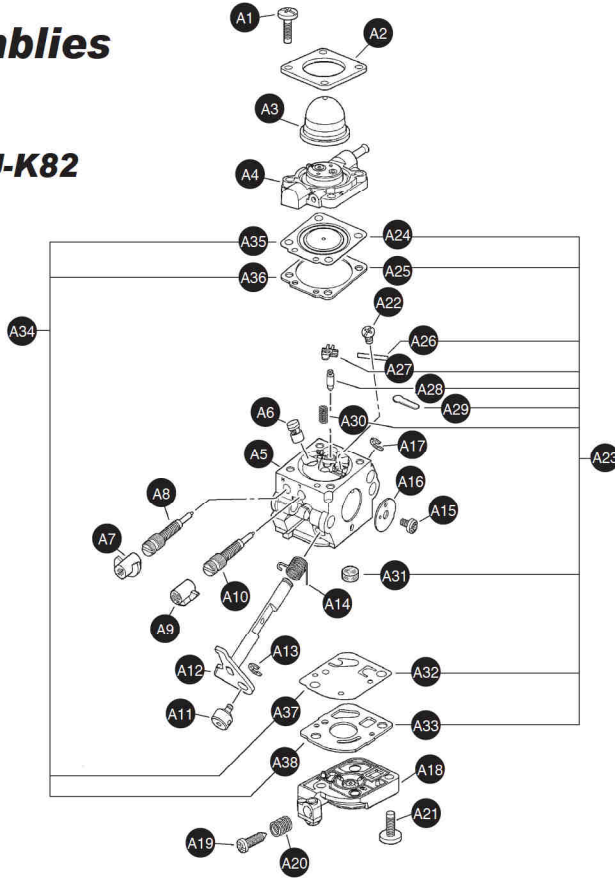

*Also in key T46

Parts Assemblies

Model 7228
SV-5C/2 Engine

Carburetor - C1U-K82

Explosion A

Key	Part No.	Qty.	Description
	A021001090	1	Carburetor - C1U-K82
A1	P005000980	4	Screw, Purge Bulb Retainer
A2	P005000620	1	Retainer, Purge Bulb
A3	12538108660	1	Bulb, Purge
A4	P005000970	1	Base, Purge
A5	-----	1	Body, Carburetor / Not Available Separately
A6	12537613120	1	Nozzle, Check Valve
A7	12532939030	1	Cap, Limiter
A8	12532013310	1	Needle - High Speed
A9	12532909860	1	Cap, Limiter
A10	12531813120	1	Needle - Low Speed
A11	12537242030	1	Swivel
A12	P005001070	1	Shaft, Throttle
A13	12532713930	1	Ring, Retaining
A14	12531342030	1	Spring, Return
A15	12531413930	1	Screw, Valve
A16	12531649030	1	Valve, Throttle
A17	12532715130	1	Ring, Retaining
A18	12532412820	1	Base, Purge
A19	12533406960	1	Screw, Idle Adjust
A20	12533306960	1	Spring, Idle Adjust
A21	12531012820	2	Screw, Pump Cover
A22	12533942030	1	Screw, Metering Lever Pin
A23	12530013120	1	Repair Kit / Includes Items 24-33
A24	-----	1	Diaphragm, Metering
A25	-----	1	Gasket, Metering Diaphragm
A26	-----	1	Pin, Metering Lever
A27	-----	1	Lever, Metering
A28	-----	1	Valve, Inlet Needle
A29	-----	1	Plug, Welch
A30	-----	1	Spring, Metering Lever
A31	-----	1	Strainer
A32	-----	1	Diaphragm, Pump
A33	-----	1	Gasket, Pump
A34	12530313120	1	Diaphragm/Gasket Kit / Includes Items 35-38
A35	-----	1	Diaphragm, Metering
A36	-----	1	Gasket, Metering
A37	-----	1	Diaphragm, Pump
A38	-----	1	Gasket, Pump