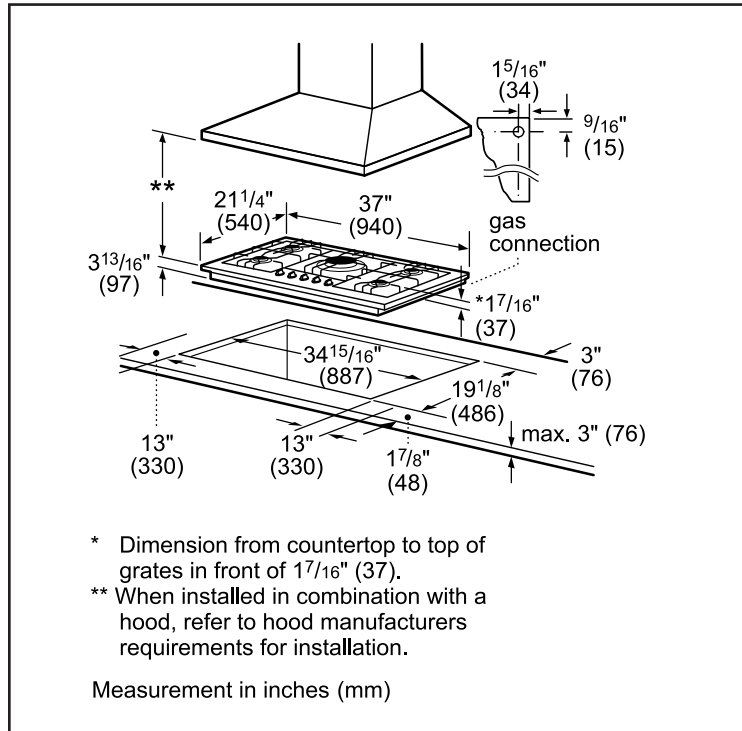

36" Gas Cooktop

500 Series – Stainless Steel NGM5656UC

Installation Details