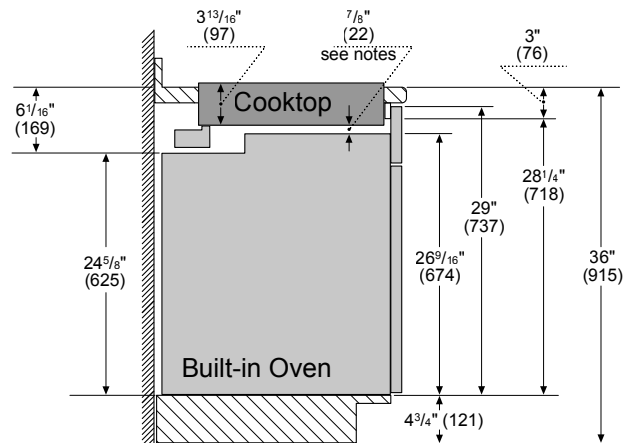

Notes: All height, width and depth dimensions are shown in inches. BSH reserves the absolute and unrestricted right to change product materials and specifications, at any time, without notice. Consult the product's installation instructions for final dimensional data and other details prior to making cutout.

36" Gas Cooktop

500 Series – Stainless Steel NGM5656UC

Installation Details

Installation above Wall Ovens

30" Built-in oven - under gas cooktop

Accessories: To purchase Bosch accessories, cleaners & parts please visit www.bosch-home.com/us/store or call 1-800-944-2904 (Mon to Fri 5 am to 6 pm PST, Sat 6 am to 3 pm PST).