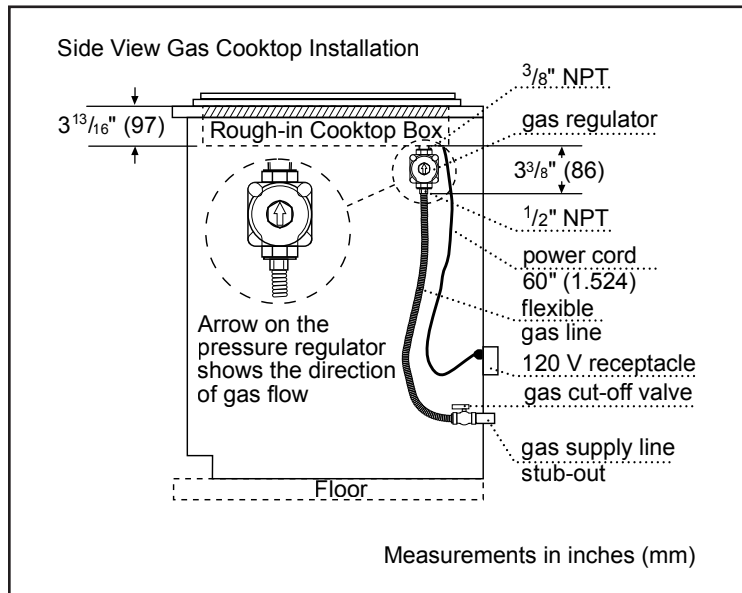

Installation above Wall Ovens

30" Built-in oven - under gas cooktop

Accessories: To purchase Bosch accessories, cleaners & parts please visit www.bosch-home.com/us/store or call 1-800-944-2904 (Mon to Fri 5 am to 6 pm PST, Sat 6 am to 3 pm PST).

Notes: All height, width and depth dimensions are shown in inches. BSH reserves the absolute and unrestricted right to change product materials and specifications, at any time, without notice. Consult the product's installation instructions for final dimensional data and other details prior to making cutout.

Warranties: Please see Use & Care manual or Bosch website for statement of limited warranty.

For more information on our entire line of products, go to www.bosch-home.com/us or call 1-800-944-2904

© BSH Home Appliances Corporation. All rights reserved. Bosch is a registered trademark of Robert Bosch GmbH.