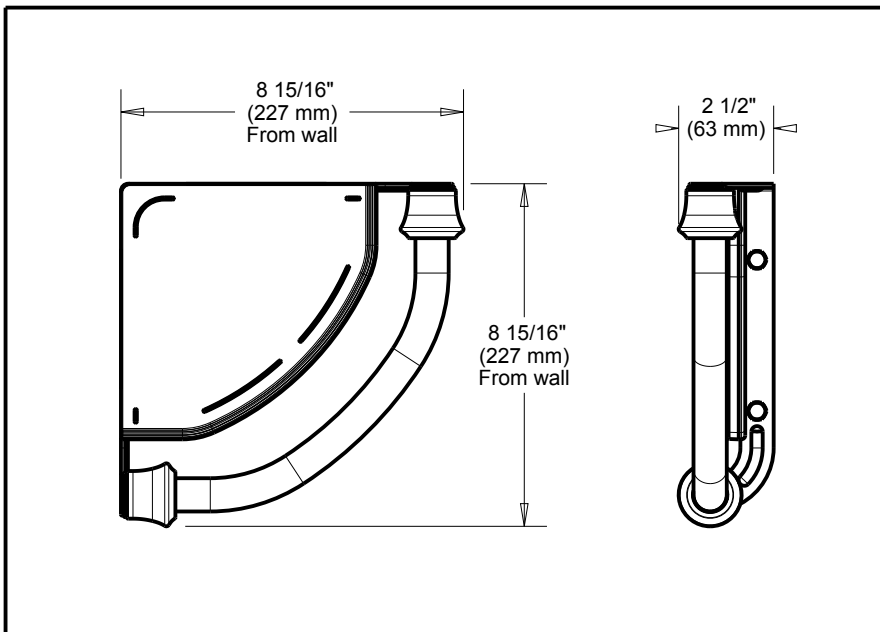

DELTA[®]

ACCESSORIES

- Traditional™ Bath Safety Collection
- Corner Shelf with Assist Bar

Submitted Model No.: _____

Specific Features: _____

STANDARD SPECIFICATIONS:

- Wood blocking is preferable behind all wall surfaces. If wood blocking is not available, the supplied fasteners are recommended.
- Mounting hardware and mounting template included with product.
- 7/8" diameter assist bar.
- Maximum 300 lbs. as an assist bar on indicated surface.