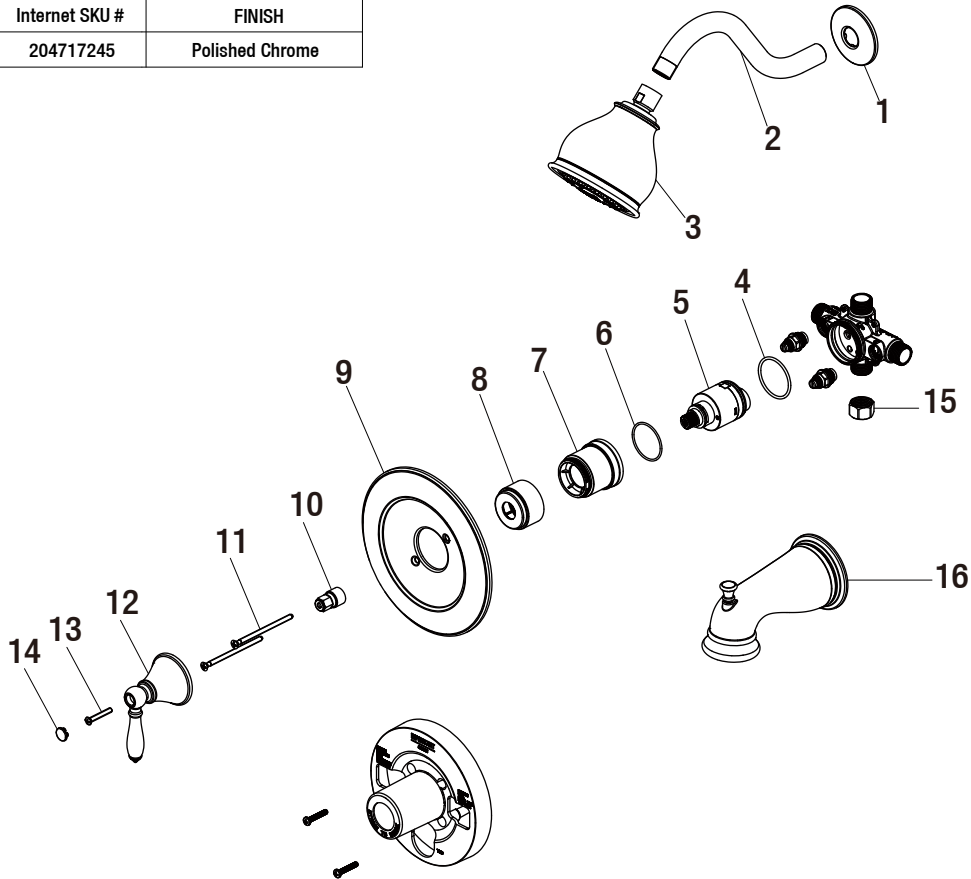

Replacement Parts List

Varina Single-Handle 3-Spray Tub and Shower Faucet in Chrome

MODEL	Internet SKU #	FINISH
873W-2001	204717245	Polished Chrome

Many replacement parts can be purchased online or at your local store. Please use the table below to identify the part SKU number needed, go to HOMEDEPOT.COM, and check for online and store availability. If you can't find the part you are looking for, please call 1-855-HD-GLACIER.

Part	Description	Part #	Internet SKU #	Store SKU #
1	Shower flange	RP3804601		
2	Shower arm	RP3801601		
3	Shower head	RP2821301		
4	O-ring	RP60101		
5	Cartridge	RP20006	202666286	270530
6	O-ring	RP60091		
7	Bonnet	RP7043701		
8	Sleeve	RP8029701		

Part	Description	Part #	Internet SKU #	Store SKU #
9	Escutcheon	RP8004001		
10	Inverter	RP64043		
11	Escutcheon screw	RP5006601	202251603	331780
12	Handle	RP1331901		
13	Handle screw	RP50012		
14	Index	RP8024201		
15	Plug	RP70365		
16	Spout	RP3306201		