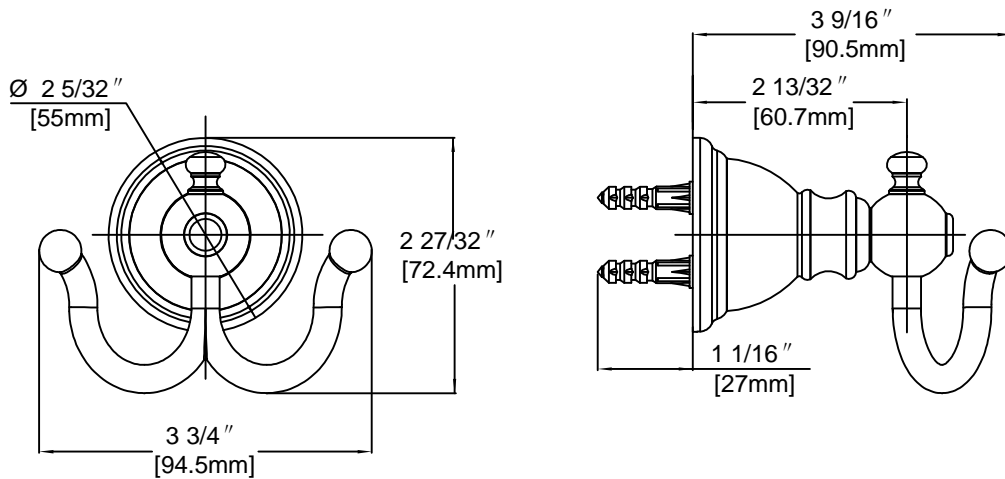

FEATURES

- 3 3/4" L x 2 27/32" W x 3 9/16" H
- Coordinates with Lyndhurst Series Exhibit Bath Products
- Easy Installations
- Includes Mounting Hardware and Plastic Anchors
- Tools Required for Installation:
 - _ Drill with 1/4" Drill Bit
 - _ Philips Screwdriver
 - _ Small Flat Head Screwdriver
- Limited Lifetime Warranty

**Lyndhurst Series
Classic Collection**
Double Robe Hook

MODEL	FINISH
20276-0304	Brushed Nickel PVD
20276-0327H2	Mediterranean Bronze
20276-0316	Oil Rubbed Bronze

Available for purchase or special order at Home Depot stores.

INSTALLATION DIMENSIONS

Pegasus reserves the right to make changes in specifications and materials and to change and discontinue models, both without the notice or obligation. Dimensions are for reference only.