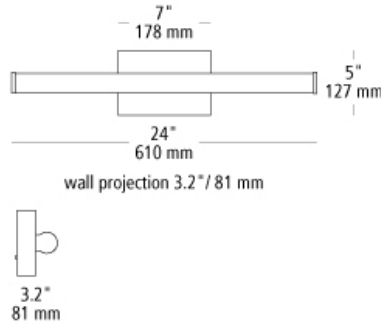

lufe round 24 bath

DESCRIPTION

When a sleek, contemporary solution is in order, the Lufe Round cylindrical linear vanity bath light by LBL Lighting is the answer. Its soft, energy efficient integrated LED light delivers 2700K or 3000K at 90 CRI. The lighting fixture's rounded backplate cleanly cradles the Frosted Acrylic lens and complements the circular end caps along with cleverly hidden hardware to finish the look. The Lufe Round bath light comes in a choice of either a Polished Chrome or a Satin Nickel finish. Lufe Round is 5" high with a 3.2" extension, making it ADA compliant, and it's available in three lengths: 24", 36" and 48". All are damp-rated and dimmable. LED includes 23.3 watt 1676 delivered lumens 90 CRI 2700K or 3000K LED module. Dimmable with a low-voltage electronic dimmer. Mounts vertically or horizontally. ADA compliant. 120v or 277v.

WEIGHT

2-2.5lb / 0.91-1.13kg ±

satin nickel

ORDERING INFORMATION

model	color	finish	lamp
BA980	OY frosted acrylic	PC polished chrome	LED927 LED Module 23.3w 90 CRI 2700K 120v
		SC satin nickel	LED927277 LED Module 23.3w 90 CRI 2700K 277v
			LED930 LED Module 23.3w 90 CRI 3000K 120v
			LED930277 LED Module 23.3w 90 CRI 3000K 277v