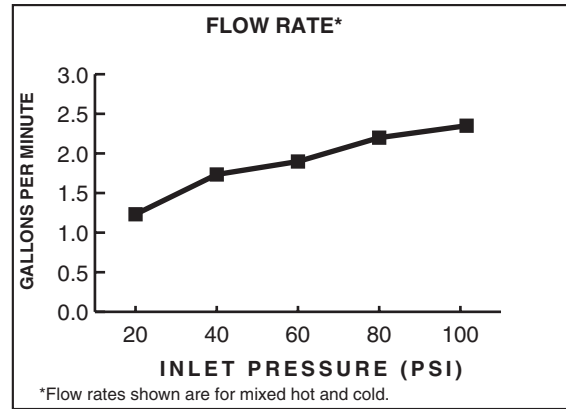

CODES AND STANDARDS

These products meet or exceed the following codes and standards:

- **ASME A112.18.1**
- **CSA B 125**
- **NSF 61/Section 9**

	Product Number	Description	Finish Options*					P. Chrome /PVD Brass Mix		
			Polished Chrome	PVD Blackened Bronze	PVD Polished Brass	PVD Satin/Chrome Mix	PVD Satin Nickel		PVD Satin/Brass Mix	
			002	068	099	221	295		297	
	7881.702	Lavatory faucet with Metal Speed Connect™ Pop-up drain. Porcelain Cross handles.		N/A		N/A		N/A	N/A	
		7881.712	Lavatory faucet with Metal Speed Connect™ Pop-up drain. Porcelain Lever handles.		N/A		N/A		N/A	N/A
	7881.722	Lavatory faucet with Metal Speed Connect™ Pop-up drain. Metal Cross handles.		N/A		N/A		N/A	N/A	
		7881.732	Lavatory faucet with Metal Speed Connect™ Pop-up drain. Metal Lever handles.							

N/A = NOT AVAILABLE

Meets the American Disabilities Act Guidelines and **ANSI A117.1** Requirements for the physically challenged.

*EverClean™ Finish:

- Offered on Polished Chrome (002), Polished Brass (099), and Satin Nickel (295). (and any combination of these finishes)
- One wipe effortlessly removes spots.
- Eliminates the need for cleaners and scrubbing.