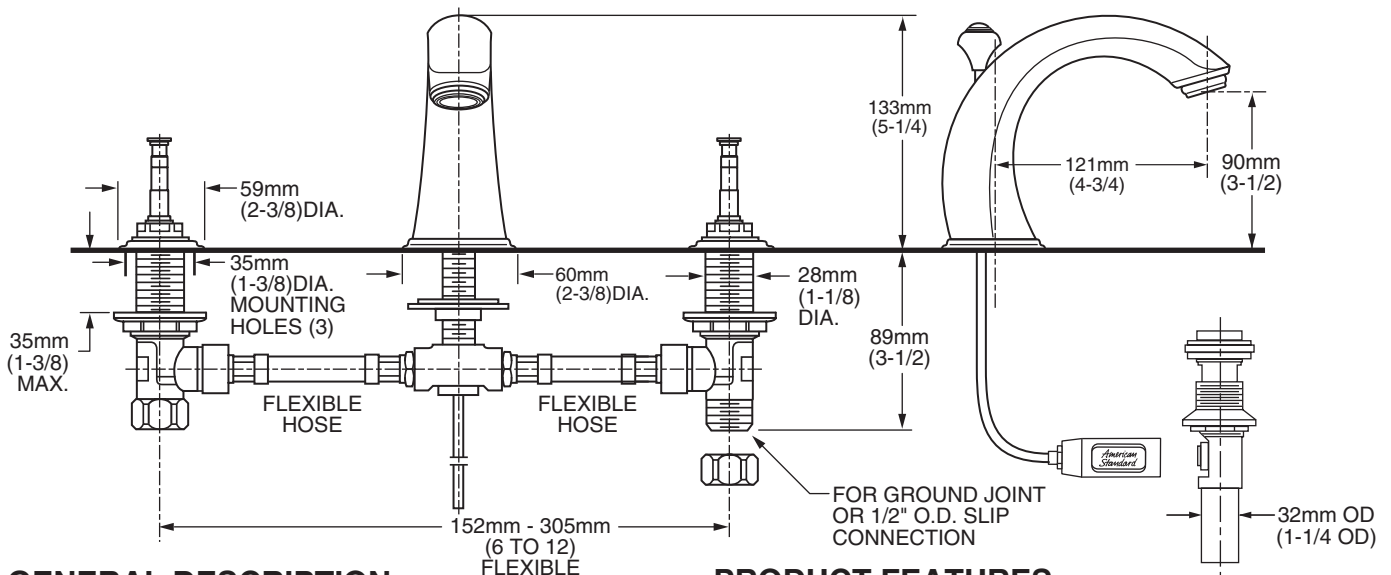

7881.712 Shown

MODEL NUMBER:

- 7881.702 Widespread Lavatory**
 Metal Speed Connect™ Pop-up drain.
 Porcelain Cross handles.
- 7881.712 Widespread Lavatory**
 Metal Speed Connect™ Pop-up drain.
 Porcelain Lever handles.
- 7881.722 Widespread Lavatory**
 Metal Speed Connect™ Pop-up drain.
 Metal Cross handles.
- 7881.732 Widespread Lavatory**
 Metal Speed Connect™ Pop-up drain.
 Metal Lever handles.

GENERAL DESCRIPTION:

Cast brass valve bodies with flexible hose connections for 6" to 12" (152mm to 305mm) installations. 1/4 turn washerless ceramic disc valve cartridges - reversible for use with either lever or cross handles. Cast brass spout. One-half inch male inlet shanks with brass coupling nuts. 20 inch (500mm) long flexible stainless steel drain cable is pre-assembled to spout. Metal Speed Connect™ drain body with 1-1/4 inch (32mm) tail piece. 2.2 gpm/8.3L/min. maximum flow rate.

PRODUCT FEATURES:

- Brass Construction:** Durable. Ideal for prolonged contact with water. Provides the finest surface for application of colors and finishes.
- Ceramic Disc Valve Cartridges:** Assures a lifetime of drip-free performance.
- Low Lead:** Meets NSF Standard 61/Section 9 & Prop 65 lead requirements.
- Exclusive Speed Connect™ Metal Drain:**
 - Fewer parts. Installs in less time.
 - No adjustments required - seals the first time, every time.
 - Flexible stainless steel cable - installs effortlessly in tight spaces.
- Exclusive Handle Alignment System:** Allows fine tuning of handle position.
- Choice of Finishes:** Wide range of durable finishes.

SUGGESTED SPECIFICATION:

Two handle widespread lavatory faucet shall feature cast brass valve bodies with flexible hose connections for 6" to 12" installations. Shall also feature 1/4 turn washerless ceramic disc valve cartridges that are reversible for use with cross or lever handles. Shall also feature a metal drain body with stainless steel cable actuation. Fitting shall be American Standard #7881.____.