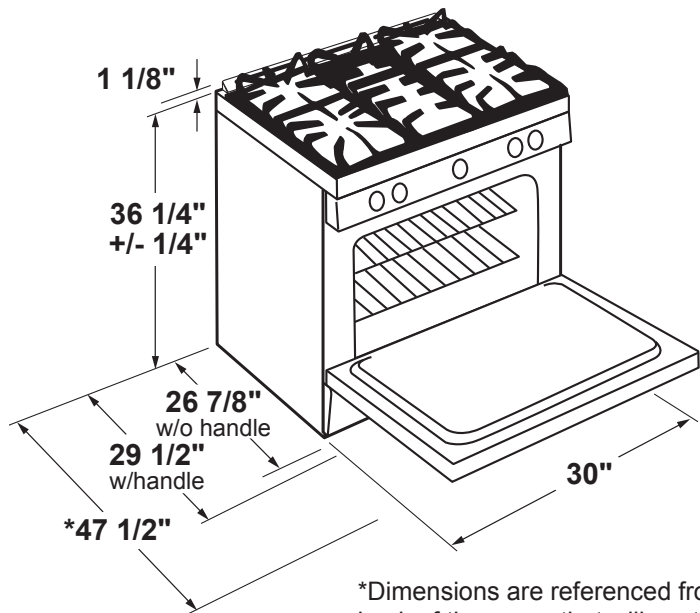

PGS930BEL/SEL

GE Profile™ Series 30" Slide-In Front Control Gas Range

NOTE: Door handle protrudes 3" from door face. Cabinets and drawers on adjacent 45° and 90° walls should be placed to avoid interference with the handle.

NOTE: Cabinets installed adjacent to slide-in ranges must have an adhesion spec of at least 194° temperature rating.

INSTALLATION INFORMATION: Before installing, consult installation instructions packed with product for current dimensional data.

For all installations, install the required rear trim to back of range with 4 screws provided.

*Dimensions are referenced from the point at the back of the range that will contact the rear wall first.