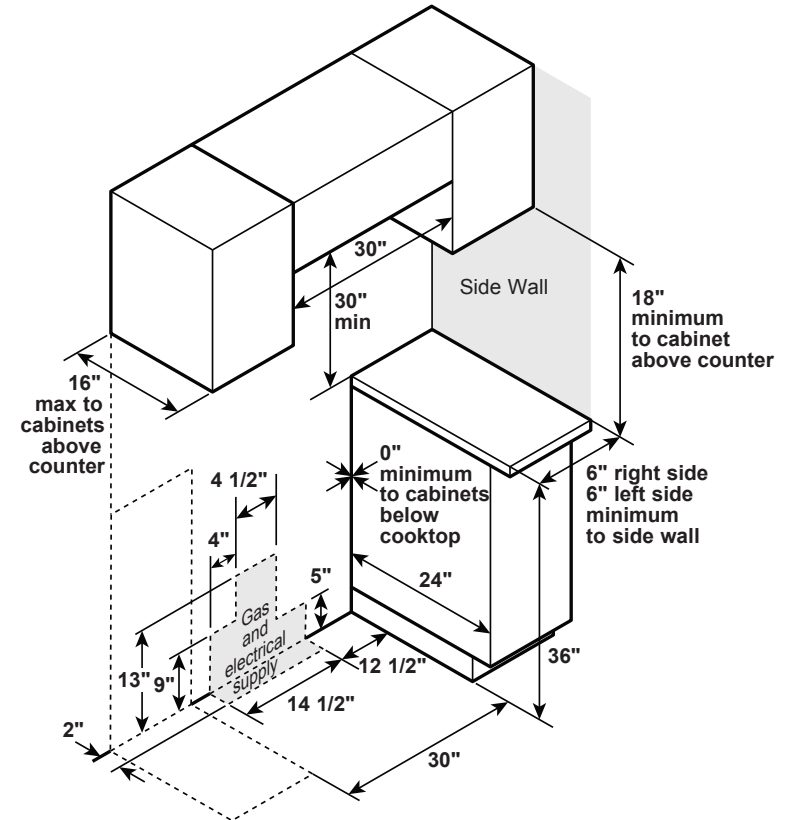

GAS PIPE AND ELECTRICAL OUTLET LOCATIONS

For answers to your Monogram, GE Café™ Series, GE Profile™ Series or GE Appliances product questions, visit our website at geappliances.com or call GE Answer Center® Service, 800.626.2000.