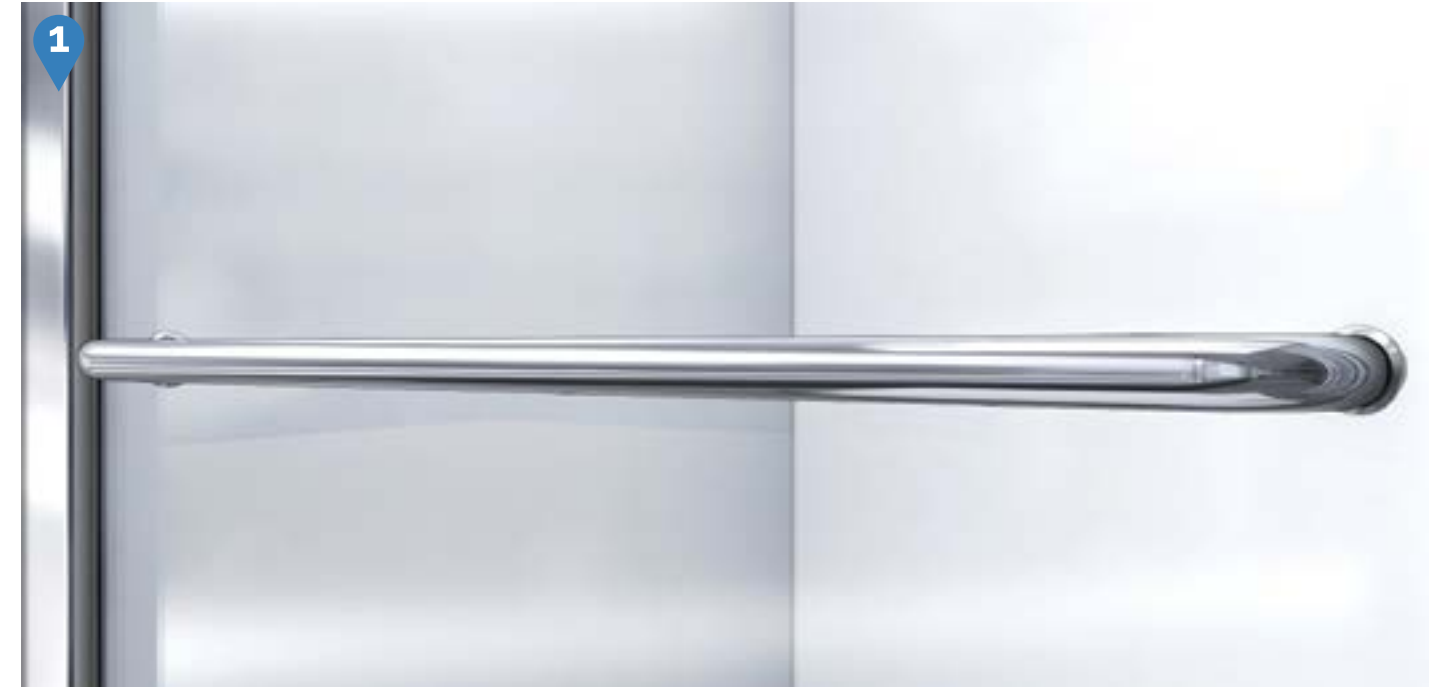

Infinity-Z™ Sliding Door

Chrome Brushed Nickel Oil Rubbed Bronze Clear Glass Frosted Glass

- Quality ¼" (6mm) thick ANSI certified tempered glass
- Reversible for a right or left door opening to fit your specific layout
- Convenient towel bar on the Stationary Panel
- Anodized aluminum wall profiles and guide rails
- Wall profiles allow up to 1" adjustment per side for out-of-plumb (uneven walls)
- Guide rails can be trimmed up to 4" for width adjustment
- **IMPORTANT! All measurements should be taken only AFTER walls are finished (tile, back walls, etc.)**
- Professional installation is recommended

Infinity-Z™

Configuration 1

SKU	A MODEL WIDTH	B MODEL HEIGHT	C ACCESS WIDTH	D DOOR WIDTH	E INLINE PANEL WIDTH	GLASS TYPE	-01 CHROME	-04 BRUSHED NICKEL	-06 OIL RUBBED BRONZE
SHDR-0948720	44" - 48"	72"	15" - 19"	24 7/8"	22 3/4"	Clear	-	-	-
SHDR-0948720-FR	44" - 48"	72"	15" - 19"	24 7/8"	22 3/4"	Frosted	-	-	-
SHDR-0954720	50" - 54"	72"	18 3/8" - 22 3/8"	28 1/4"	25 3/8"	Clear	-	-	-
SHDR-0954720-FR	50" - 54"	72"	18 3/8" - 22 3/8"	28 1/4"	25 3/8"	Frosted	-	-	-
SHDR-0960720	56" - 60"	72"	21 3/8" - 25 3/8"	31 1/4"	28 3/8"	Clear	-	-	-
SHDR-0960720-FR	56" - 60"	72"	21 3/8" - 25 3/8"	31 1/4"	28 3/8"	Frosted	-	-	-