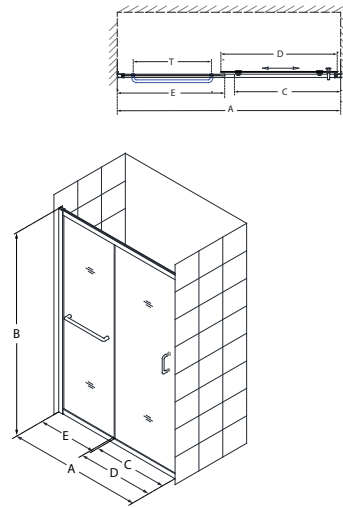

Infinity-Z™ Sliding Door

Chrome Brushed Nickel Oil Rubbed Bronze Clear Glass Frosted Glass

- Quality ¼" (6mm) thick ANSI certified tempered glass
- Reversible for a right or left door opening to fit your specific layout
- Convenient towel bar on the Stationary Panel
- Anodized aluminum wall profiles and guide rails
- Wall profiles allow up to 1" adjustment per side for out-of-plumb (uneven walls)
- Guide rails can be trimmed up to 4" for width adjustment
- **IMPORTANT! All measurements should be taken only AFTER walls are finished (tile, back walls, etc.)**
- Professional installation is recommended

Infinity-Z™

Configuration 1

SKU	A MODEL WIDTH	B MODEL HEIGHT	C ACCESS WIDTH	D DOOR WIDTH	E INLINE PANEL WIDTH	GLASS TYPE	-01 CHROME	-04 BRUSHED NICKEL	-06 OIL RUBBED BRONZE
SHDR-0948720	44" - 48"	72"	15" - 19"	24 7/8"	22 3/4"	Clear	-	-	-
SHDR-0948720-FR	44" - 48"	72"	15" - 19"	24 7/8"	22 3/4"	Frosted	-	-	-
SHDR-0954720	50" - 54"	72"	18 3/8" - 22 3/8"	28 1/4"	25 3/8"	Clear	-	-	-
SHDR-0954720-FR	50" - 54"	72"	18 3/8" - 22 3/8"	28 1/4"	25 3/8"	Frosted	-	-	-
SHDR-0960720	56" - 60"	72"	21 3/8" - 25 3/8"	31 1/4"	28 3/8"	Clear	-	-	-
SHDR-0960720-FR	56" - 60"	72"	21 3/8" - 25 3/8"	31 1/4"	28 3/8"	Frosted	-	-	-

Infinity-Z™

Configuration 2

SKU	A MODEL WIDTH	B MODEL HEIGHT	C ACCESS WIDTH	D DOOR WIDTH	E INLINE PANEL WIDTH	GLASS TYPE	-01 CHROME	-04 BRUSHED NICKEL
SHDR-0960580	56" - 60"	58"	21 3/8" - 25 3/8"	31 1/4"	28 3/8"	Clear	-	-
SHDR-0960580-FR	56" - 60"	58"	21 3/8" - 25 3/8"	31 1/4"	28 3/8"	Frosted	-	-