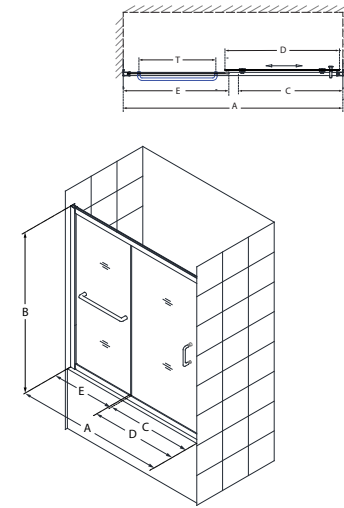

Infinity-Z™ Sliding Door

Chrome Brushed Nickel Oil Rubbed Bronze Clear Glass Frosted Glass

- Quality ¼" (6mm) thick ANSI certified tempered glass
- Reversible for a right or left door opening to fit your specific layout
- Convenient towel bar on the Stationary Panel
- Anodized aluminum wall profiles and guide rails
- Wall profiles allow up to 1" adjustment per side for out-of-plumb (uneven walls)
- Guide rails can be trimmed up to 4" for width adjustment
- **IMPORTANT! All measurements should be taken only AFTER walls are finished (tile, back walls, etc.)**
- Professional installation is recommended

Infinity-Z™

Configuration 1

SKU	A MODEL WIDTH	B MODEL HEIGHT	C ACCESS WIDTH	D DOOR WIDTH	E INLINE PANEL WIDTH	GLASS TYPE	-01 CHROME	-04 BRUSHED NICKEL	-06 OIL RUBBED BRONZE
SHDR-0948720	44" - 48"	72"	15" - 19"	24 7/8"	22 3/4"	Clear	-	-	-
SHDR-0948720-FR	44" - 48"	72"	15" - 19"	24 7/8"	22 3/4"	Frosted	-	-	-
SHDR-0954720	50" - 54"	72"	18 3/8" - 22 3/8"	28 1/4"	25 3/8"	Clear	-	-	-
SHDR-0954720-FR	50" - 54"	72"	18 3/8" - 22 3/8"	28 1/4"	25 3/8"	Frosted	-	-	-
SHDR-0960720	56" - 60"	72"	21 3/8" - 25 3/8"	31 1/4"	28 3/8"	Clear	-	-	-
SHDR-0960720-FR	56" - 60"	72"	21 3/8" - 25 3/8"	31 1/4"	28 3/8"	Frosted	-	-	-

Infinity-Z™

Configuration 2

SKU	A MODEL WIDTH	B MODEL HEIGHT	C ACCESS WIDTH	D DOOR WIDTH	E INLINE PANEL WIDTH	GLASS TYPE	-01 CHROME	-04 BRUSHED NICKEL
SHDR-0960580	56" - 60"	58"	21 3/8" - 25 3/8"	31 1/4"	28 3/8"	Clear	-	-
SHDR-0960580-FR	56" - 60"	58"	21 3/8" - 25 3/8"	31 1/4"	28 3/8"	Frosted	-	-