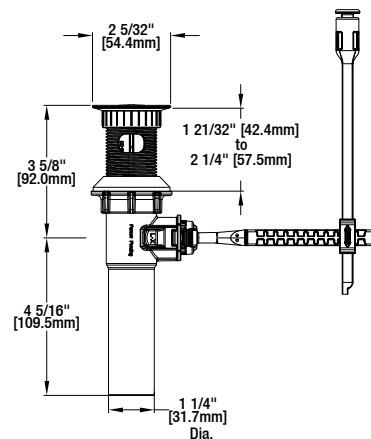

FEATURES

- Requires 1-Hole Sink
- Max Flow Rate: 1.2 gpm (4.5 L/min) at 60 psi
- Max Countertop Thickness: 1 21/32"
- Spout Reach: 4 1/16"
- Spout Out Water Height: 5 5/32"
- Ceramic Cartridge
- With ClickInstall™ Drain Assembly
- With Zinc Lever Handle

WARRANTY

- Limited Lifetime Warranty

Kiso 4" 1hd Bath Faucet

MODEL	SKU #	FINISH
67733W-6001	207004169	Chrome
HD67733W-6004	301879849	Brushed Nickel
HD67733W-6027D	301879676	Bronze

INSTALLATION DIMENSIONS

Glacier Bay reserves the right to make changes in specifications and materials and to change and discontinue models, both without notice or obligation. Dimensions are for reference only.