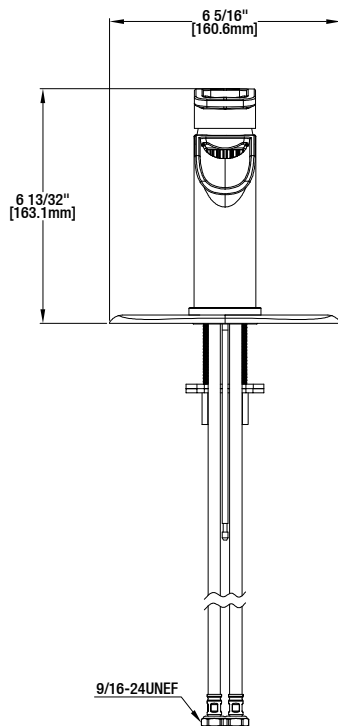

FEATURES

- Requires 1-Hole Sink
- Max Flow Rate: 1.2 gpm (4.5 L/min) at 60 psi
- Max Countertop Thickness: 1 21/32"
- Spout Reach: 4 1/16"
- Spout Out Water Height: 5 5/32"
- Ceramic Cartridge
- With ClickInstall™ Drain Assembly
- With Zinc Lever Handle

WARRANTY

- Limited Lifetime Warranty

Kiso 4" 1hd Bath Faucet

MODEL	SKU #	FINISH
67733W-6001	207004169	Chrome
HD67733W-6004	301879849	Brushed Nickel
HD67733W-6027D	301879676	Bronze

INSTALLATION DIMENSIONS

Glacier Bay reserves the right to make changes in specifications and materials and to change and discontinue models, both without notice or obligation. Dimensions are for reference only.