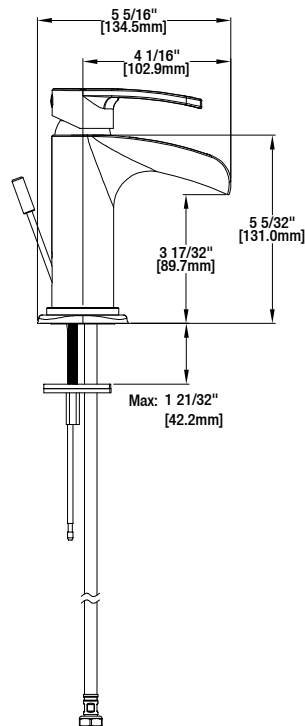

FEATURES

- Requires 1-Hole Sink
- Max Flow Rate: 1.2 gpm (4.5 L/min) at 60 psi
- Max Countertop Thickness: 1 21/32"
- Spout Reach: 4 1/16"
- Spout Out Water Height: 5 5/32"
- Ceramic Cartridge
- With ClickInstall™ Drain Assembly
- With Zinc Lever Handle

WARRANTY

- Limited Lifetime Warranty

Kiso 4" 1hd Bath Faucet

MODEL	SKU #	FINISH
67733W-6001	207004169	Chrome
HD67733W-6004	301879849	Brushed Nickel
HD67733W-6027D	301879676	Bronze

INSTALLATION DIMENSIONS

Glacier Bay reserves the right to make changes in specifications and materials and to change and discontinue models, both without notice or obligation. Dimensions are for reference only.