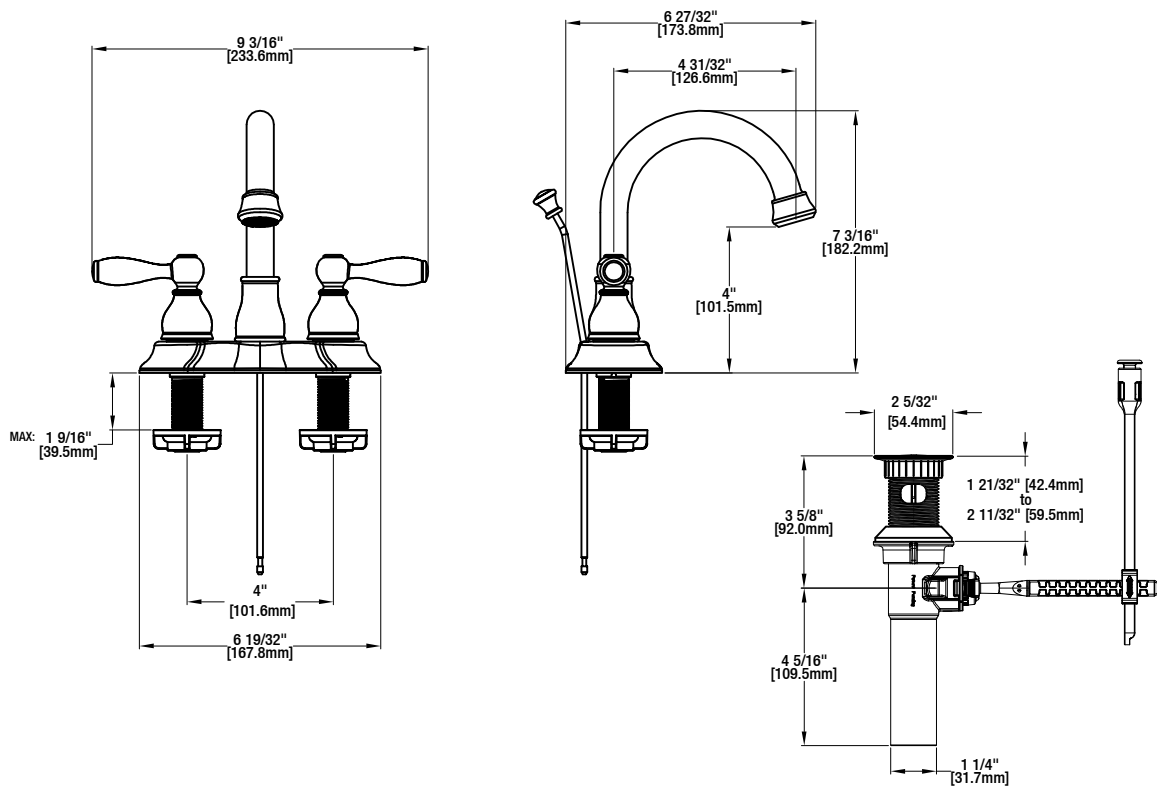

WARRANTY

- Limited Lifetime Warranty

INSTALLATION DIMENSIONS

Glacier Bay reserves the right to make changes in specifications and materials and to change and discontinue models, both without notice or obligation. Dimensions are for reference only.