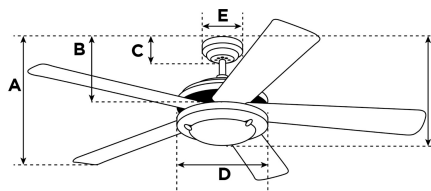

Item Number 7203600

Aiden Ceiling Fan

52" Brushed Nickel Finish Reversible Blades (Rich Walnut/Bird's Eye Maple)

Specifications

Size	52"
Blades	Reversible MDF Blades (Rich Walnut/Bird's Eye Maple)
Blade Pitch	12°
Approved Location	Indoor
Suggested Room Size	Large Room (up to 15x15)
Down Rod	3/4" x 6"
Installation	Combo
Max. Ceiling Angle	20°
Lead Wire	54"
Light Bulb Usage	N/A
Control	Remote Control Adaptable
Motor Finish	Brushed Nickel
Motor Material	Silicon Steel Motor 153mm x 15mm
Reverse Airflow	Yes
Capacitor	Triple
Switch Housing Cap	Not Included

Reversible Bird's Eye Maple
Finish Blades

Energy Information

Airflow Efficiency	66 Cubic Feet Per Minute Per Watt
Electricity Use	54 Watts (excludes lights)
Airflow	3585 Cubic Feet per Minute
Max rpm	175

Warranty

Ceiling fans backed by our Limited Lifetime Warranty have a lifetime motor warranty and a 2-year warranty on all other parts.

A. Top of Canopy to Bottom of Blades	11.6"
B. Top of Canopy to Bottom of Switch House	14.5"
C. Top of Canopy to Bottom of Canopy	2.4"
D. Width of Motor Housing	11.4"
E. Width of Canopy	5.2"
F. Top of Canopy to Bottom of Glass	N/A