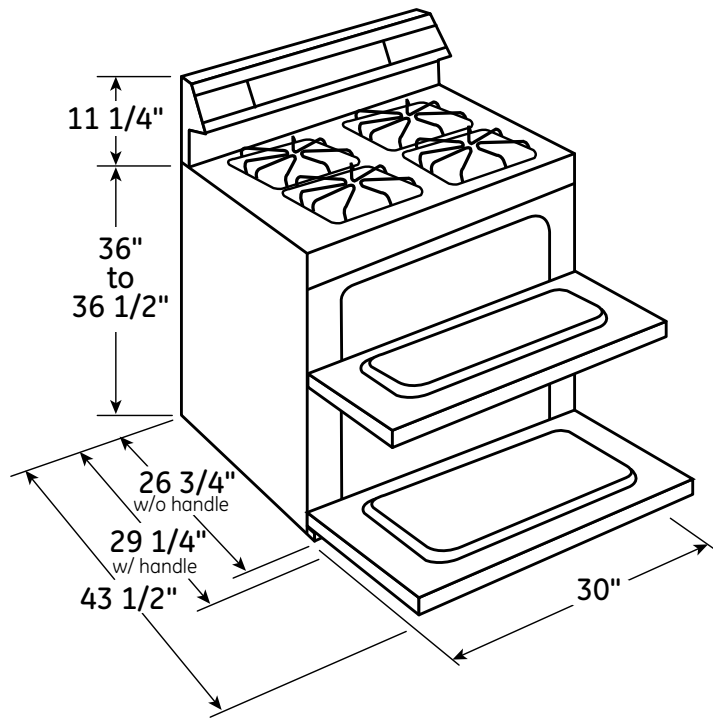

PGB960EEJ

GE Profile™ Series 30" Free-Standing Gas Double Oven Convection Range

DIMENSIONS AND INSTALLATION INFORMATION (IN INCHES)

ELECTRICAL RATING: 120V, 60Hz, 15A

INSTALLATION INFORMATION: Before installing, consult installation instructions packed with product for current dimensional data.