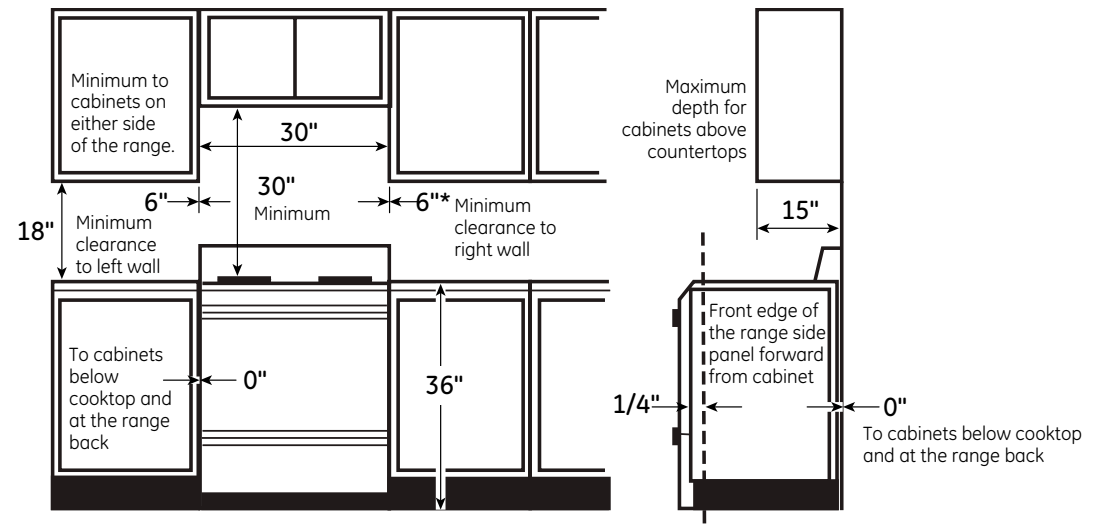

GAS PIPE AND ELECTRICAL OUTLET LOCATIONS

Recommended area for 120V outlet on rear wall and area for through-the-wall connection of pipe stub and shut-off valve.

Recommended area for through-the-floor connection of pipe stub and shut-off valve.