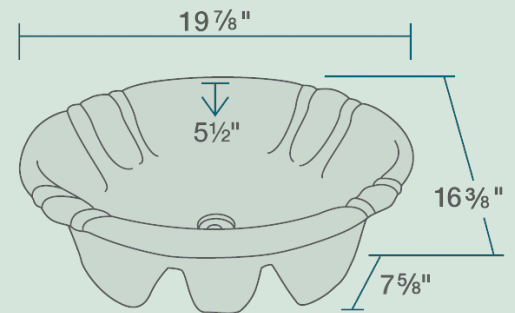

O1815-BISQUE Vessel / Drop-In Sink

Porcelain

Our porcelain sinks are made of true vitreous china and are triple glazed to create the strongest sink you will find. All of our porcelain sinks are covered by a limited lifetime warranty. All undermount sinks come with a cardboard cutout template and mounting hardware.

19 7/8" x 16 3/8" x 7 5/8"
 Topmount or Vessel Installation
 21" Minimum Cabinet Size
 True Vitreous China
 Multiple Colors Available
 No Hardware Needed
 cUPC Certified (Uniform Plumbing Code)
 Lifetime Warranty

Accessories

*Accessories not included

Available Colors

Features

<p>Vessel or Drop-in Installation</p>	<p>21" Minimum Cabinet Size</p>	<p>True Vitreous China</p>	<p>Multiple Colors Available</p>	<p>Cutout Template</p>	<p>No Hardware Needed</p>
<p>cUPC Certified</p>	<p>Limited Lifetime Warranty</p>				