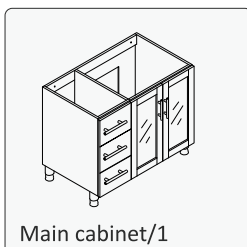

MAIN BODY PARTS