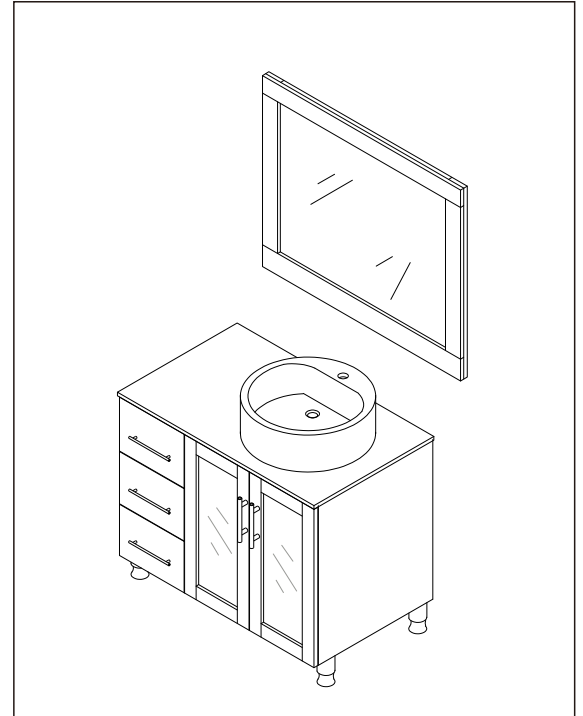

VINNOVA

FASHION BATHROOM LIFE

MODEL: 745036R

- Please check your product packaging to make sure the included accessories are in the “list of standard accessories”. If any parts are missing, please contact your local dealer immediately.
- Do not allow any sharp objects to come in contact with the cabinet, as it will scratch the surface.
- Continuous and prolonged exposure to direct sunlight may cause discoloration to the wood.
- Do not put any hot appliances directly on or near the cabinet.
- Please avoid using cleaning products that contain bleach or ammonia.
- Wood surfaces should only be cleaned with wood care products such as soapy water or furniture polish.