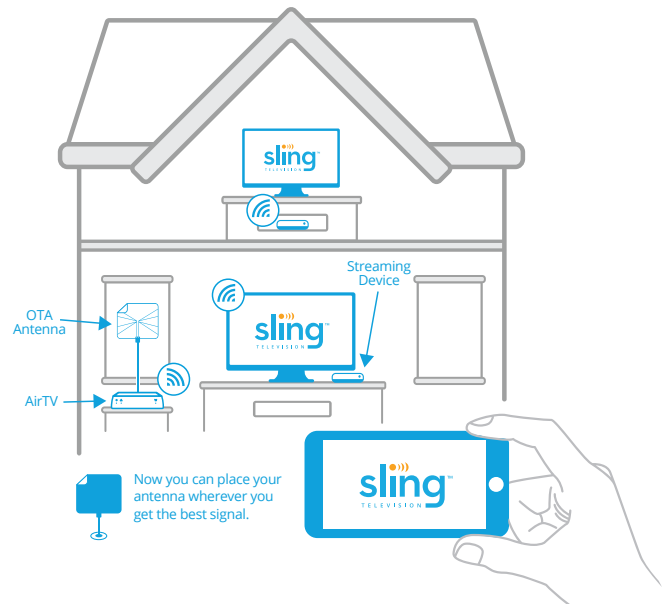

MECHANICAL

Dimensions (WxDxH):	180mm x 110mm x 45mm
Color:	Black

REGULATORY

FCC Certification & BT/BLE Certification

Copyright ©2018 AirTV, L.L.C. All rights reserved. Other products and companies mentioned are the trademarks of their respective owners and not of AirTV, L.L.C.

Channel availability varies based upon geography. Antenna not included. Streaming limited to two streams at one time. Only one stream can be used outside of the home network.

For the AirTV warranty, visit AirTV.net/Warranty or call 866-974-1354.