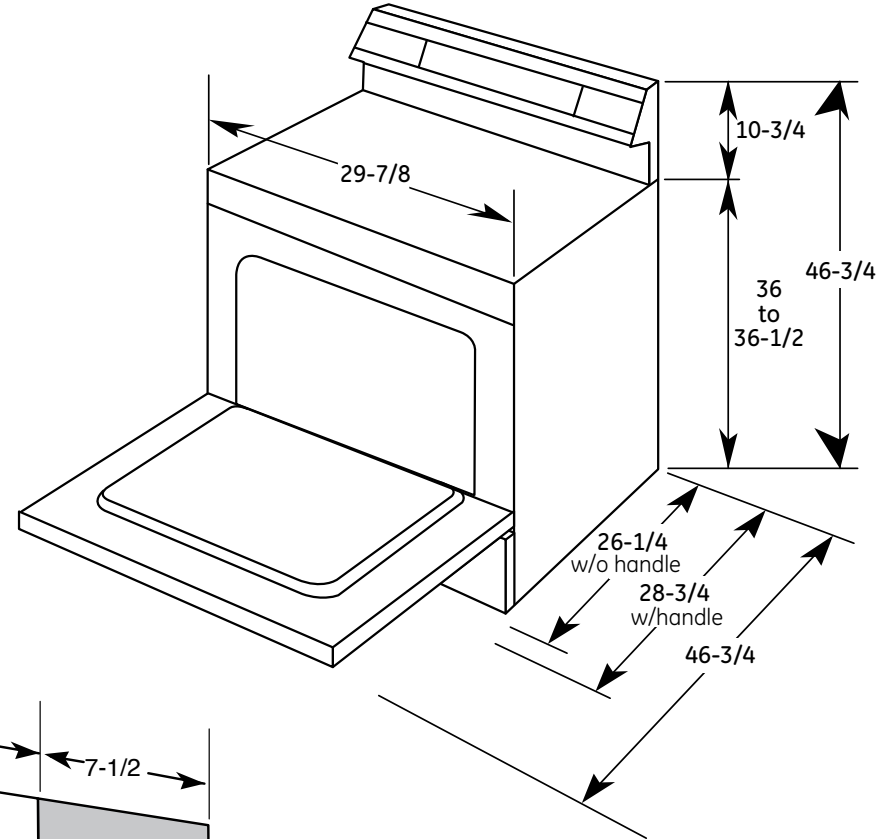

RB525DH

Hotpoint® 30" Free-Standing Electric Range

Dimensions and Installation Information (in inches)

Receptacle Locations

Locally approved flexible service cord or conduit must be used because terminals are not accessible after range installation. See shaded area in drawing for location of electrical outlet box. Recommended outlet locations allow range to be installed directly against wall.

Note: This appliance has been approved for 0" spacing to adjacent surfaces above the cooktop. However, a 6" minimum spacing to surfaces less than 15" above the cooktop and adjacent cabinet is recommended to reduce exposure to steam, grease splatter and heat.

Installation Information: Before installing, consult installation instructions for current dimensional data and additional requirements.

KW Rating	
240V	10.1
208V	8.0
Breaker Size	
240V	40 Amps†
208V	40 Amps†

†Note: Check local codes for required breaker size.

For answers to your Monogram® or GE® appliance questions, visit our website at geappliances.com or call GE Answer Center® service, 800.626.2000.