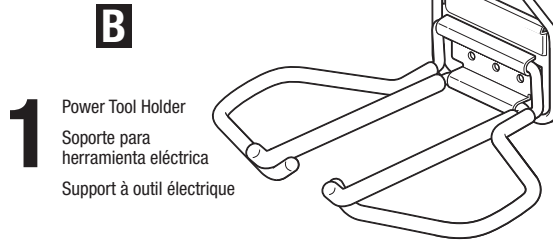

1 Adapter
Adaptador
Adaptateur

1 Power Tool Holder
Soporte para
herramienta eléctrica
Support à outil électrique

1 Insert the adapter as shown below.
Inserte el adaptador como se indica a continuación.
Insérez l'adaptateur comme illustré ci-dessous.

2 (1) Align the adapter post with the wall attachment-point opening. (2) Slide adapter post completely into wall opening to secure in place. (3) To store larger items, bring together the two middle arms and lower. Please note: the maximum weight limit for the Power Tool Holder is 20 lbs and the maximum weight limit for each shed wall panel is 50 lbs.