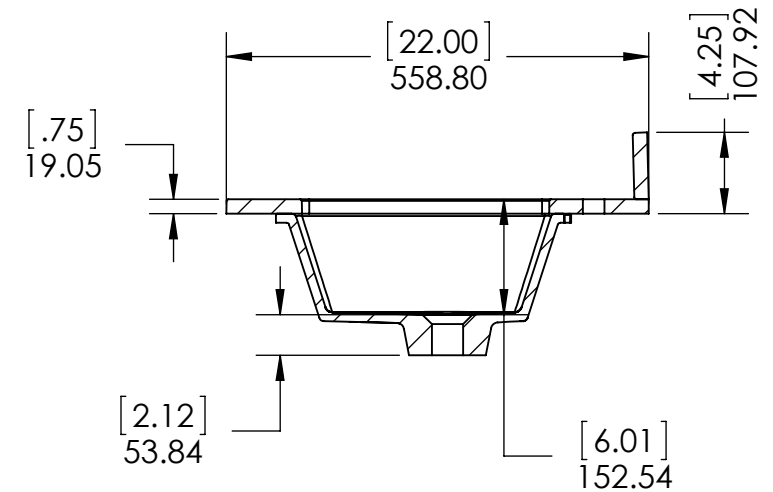

Rev #	Approved by	Change
0	R. Rubio	Released
1	O. Razo	New model added

PROPRIETARY AND CONFIDENTIAL
THE INFORMATION CONTAINED IN THIS DRAWING IS THE SOLE PROPERTY OF WOODCRAFTERS. ANY REPRODUCTION IN PART OR AS A WHOLE WITHOUT THE WRITTEN PERMISSION OF WOODCRAFTERS IS PROHIBITED.

UNLESS OTHERWISE SPECIFIED
DIMENSIONS ARE IN MM. AND (INCHES)
TOLERANCES ARE
+0.125 [3.175] - 0.125 [-3.175]
SCALE:1:10

	NAME	DATE
DRAWN	R. Rubio	08/22/16
CHECKED	R. Rubio	08/22/16
ENG APPR.	R. Rubio	08/22/16
MFG APPR.	C. Leal	08/22/16

Wood Crafters
Vtop Stone Effect, Rect 37x22
SHEET 1 OF 2
REV. 1