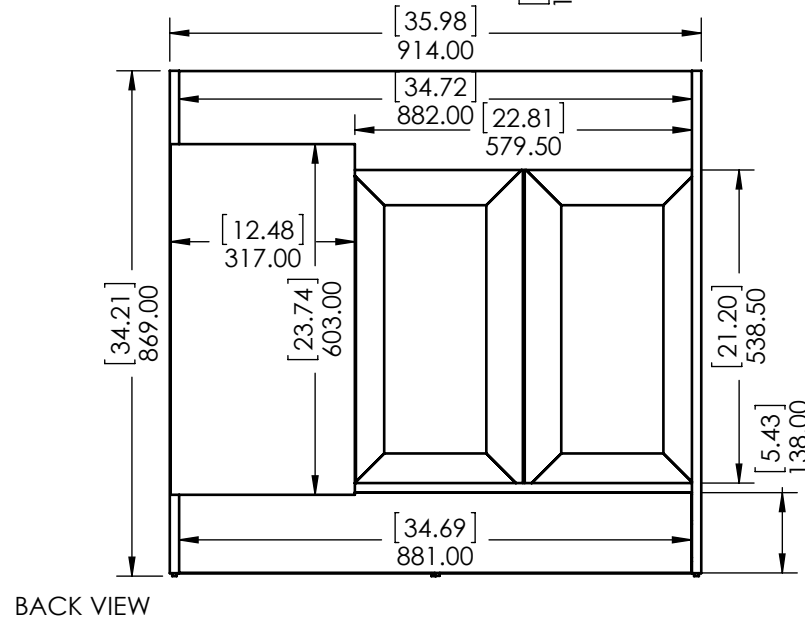

UNLESS OTHERWISE SPECIFIED
 DIMENSIONS ARE IN MM. AND [INCHES]
 TOLERANCES ARE
 + 0.125 [3.175] - 0.125 [-3.175]
 SCALE:1:10

	NAME	DATE
DRAWN	R. Rubio	08/22/16
CHECKED	R. Rubio	08/22/16
ENG APPR.	R. Rubio	08/22/16
MFG APPR.	C. Leal	08/22/16

		SIZE	DWG. NO.	SHEET 2 OF 2
		A	Vtop Stone Effect, Rect 37x22	REV: 1

ITEM ID	DESCRIPTION
GF3621-WH	Glensford 36in x 21in D Vanity in White
GF3621-BT	Glensford 36in x 21in D Vanity in Butterscotch

REV	ECO#	DESCRIPTION	REV'D BY DATE	CHK'D BY DATE	APR'V'D BY DATE
0		New Release	IASV 5/1/17	IASV 5/1/17	IASV 5/1/17

UNLESS OTHERWISE SPECIFIED
 DIMENSIONS ARE IN mm and [inches] AND TOLERANCES ARE +/- 1.0 [0.04]

DRAWN BY:	IASV	5/1/17
CHECKED BY:	IASV	5/1/17
APPROVED BY:	IASV	5/1/17
DO NOT SCALE DRAWING	SCALE: 1:10	SIZE: A