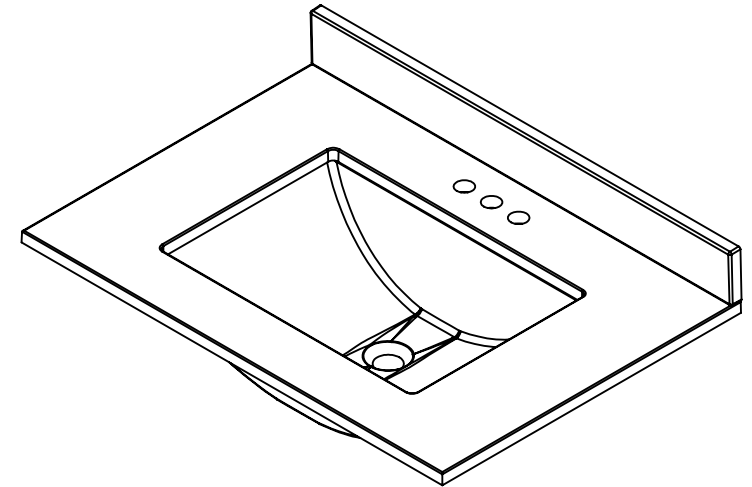

Rev #	Approved by	Change
0	R. Rubio	Released
1	O. Razo	New model added

PROPRIETARY AND CONFIDENTIAL
THE INFORMATION CONTAINED IN THIS DRAWING IS THE SOLE PROPERTY OF WOODCRAFTERS. ANY REPRODUCTION IN PART OR AS A WHOLE WITHOUT THE WRITTEN PERMISSION OF WOODCRAFTERS IS PROHIBITED.

UNLESS OTHERWISE SPECIFIED
DIMENSIONS ARE IN MM. AND (INCHES)
TOLERANCES ARE
+0.125 [3.175] - 0.125 [-3.175]
SCALE:1:10

	NAME	DATE
DRAWN	R. Rubio	08/22/16
CHECKED	R. Rubio	08/22/16
ENG APPR.	R. Rubio	08/22/16
MFG APPR.	C. Leal	08/22/16

Wood Crafters
Vtop Stone Effect, Rect 37x22
SHEET 1 OF 2
REV. 1