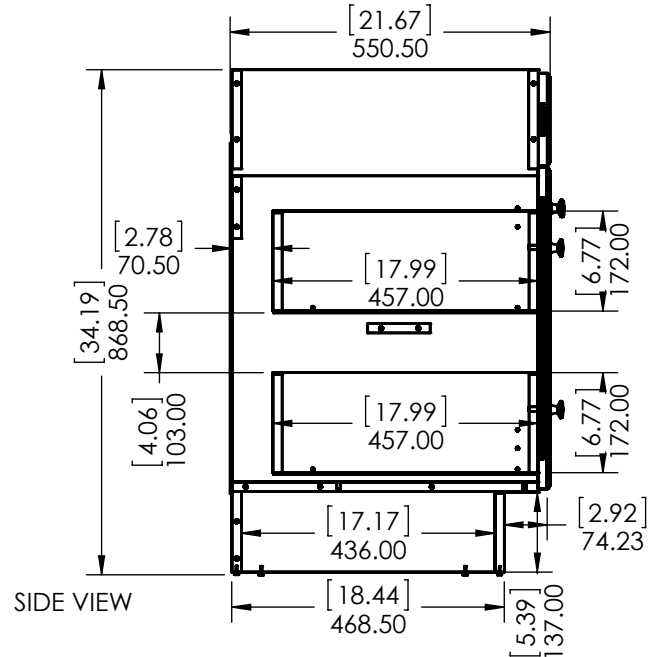

UNLESS OTHERWISE SPECIFIED
 DIMENSIONS ARE IN MM. AND [INCHES]
 TOLERANCES ARE
 + 0.125 [3.175] - 0.125 [-3.175]
 SCALE:1:10

	NAME	DATE
DRAWN	R. Rubio	08/22/16
CHECKED	R. Rubio	08/22/16
ENG APPR.	R. Rubio	08/22/16
MFG APPR.	C. Leal	08/22/16

		SIZE	DWG. NO.	SHEET 2 OF 2
		A	Vtop Stone Effect, Rect 37x22	REV: 1

ITEM ID	DESCRIPTION
GF3621-WH	Glensford 36in x 21in D Vanity in White
GF3621-BT	Glensford 36in x 21in D Vanity in Butterscotch

REV	ECO#	DESCRIPTION	REV'D BY DATE	CHK'D BY DATE	APR'V'D BY DATE
0		New Release	IASV 5/1/17	IASV 5/1/17	IASV 5/1/17

UNLESS OTHERWISE SPECIFIED
 DIMENSIONS ARE IN mm and [inches] AND TOLERANCES ARE +/- 1.0 [0.04]

DRAWN BY:	IASV	5/1/17
CHECKED BY:	IASV	5/1/17
APPROVED BY:	IASV	5/1/17
DO NOT SCALE DRAWING	SCALE: 1:10	SIZE: A