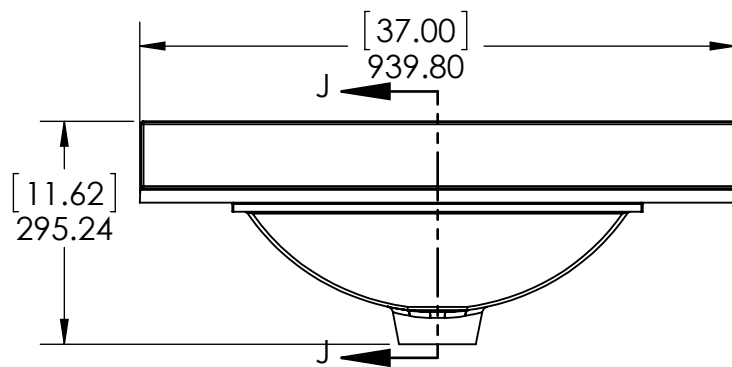

Rev #	Approved by	Change
0	R. Rubio	Released
1	O. Razo	New model added

PROPRIETARY AND CONFIDENTIAL
THE INFORMATION CONTAINED IN THIS DRAWING IS THE SOLE PROPERTY OF WOODCRAFTERS. ANY REPRODUCTION IN PART OR AS A WHOLE WITHOUT THE WRITTEN PERMISSION OF WOODCRAFTERS IS PROHIBITED.

UNLESS OTHERWISE SPECIFIED
DIMENSIONS ARE IN MM. AND (INCHES)
TOLERANCES ARE
+0.125 [3.175] - 0.125 [-3.175]
SCALE:1:10

	NAME	DATE
DRAWN	R. Rubio	08/22/16
CHECKED	R. Rubio	08/22/16
ENG APPR.	R. Rubio	08/22/16
MFG APPR.	C. Leal	08/22/16

Wood Crafters
Vtop Stone Effect, Rect 37x22
SHEET 1 OF 2
REV. 1