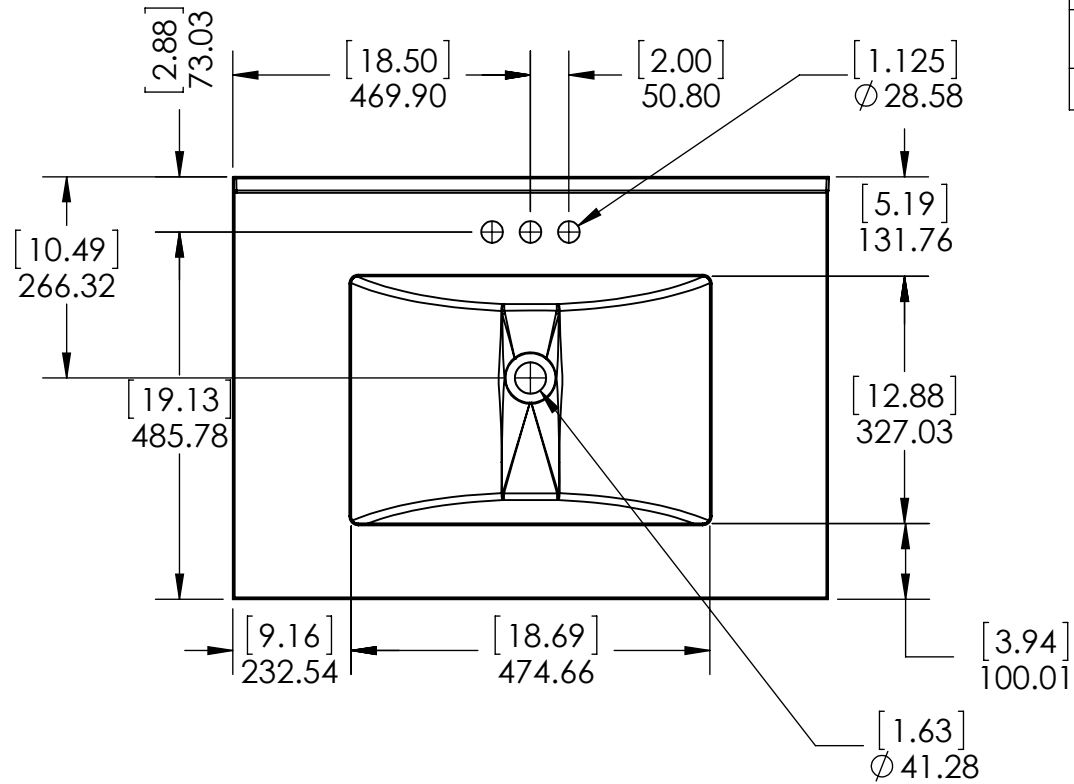

Rev #	Approved by	Change
0	R. Rubio	Released
1	O. Razo	New model added

PROPRIETARY AND CONFIDENTIAL
THE INFORMATION CONTAINED IN THIS DRAWING IS THE SOLE PROPERTY OF WOODCRAFTERS. ANY REPRODUCTION IN PART OR AS A WHOLE WITHOUT THE WRITTEN PERMISSION OF WOODCRAFTERS IS PROHIBITED.

UNLESS OTHERWISE SPECIFIED
DIMENSIONS ARE IN MM. AND (INCHES)
TOLERANCES ARE
+0.125 [3.175] - 0.125 [-3.175]
SCALE:1:10

	NAME	DATE
DRAWN	R. Rubio	08/22/16
CHECKED	R. Rubio	08/22/16
ENG APPR.	R. Rubio	08/22/16
MFG APPR.	C. Leal	08/22/16

Wood Crafters
Vtop Stone Effect, Rect 37x22
SHEET 1 OF 2
REV. 1