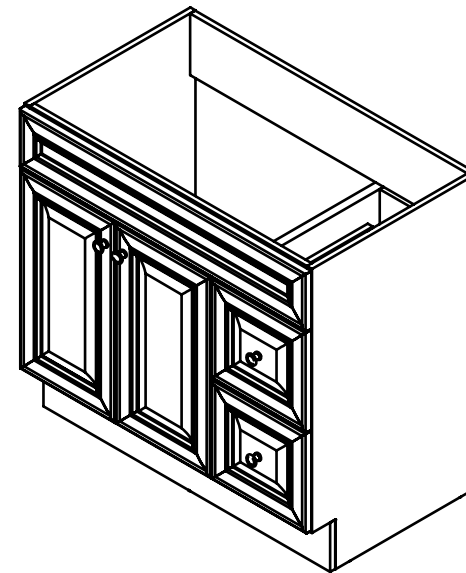

ITEM ID	DESCRIPTION
GF3621-WH	Glensford 36in x 21in D Vanity in White
GF3621-BT	Glensford 36in x 21in D Vanity in Butterscotch

REV	ECO#	DESCRIPTION	REV'D BY DATE	CHK'D BY DATE	APR'V'D BY DATE
0		New Release	IASV 5/1/17	IASV 5/1/17	IASV 5/1/17

PROPRIETARY AND CONFIDENTIAL
THE INFORMATION CONTAINED IN THIS DRAWING IS THE SOLE PROPERTY OF WOODCRAFTERS HOME PRODUCTS L.L.C. ANY REPRODUCTION IN PART OR AS A WHOLE WITHOUT THE WRITTEN PERMISSION OF WOODCRAFTERS HOME PRODUCTS L.L.C. IS PROHIBITED.

UNLESS OTHERWISE SPECIFIED
DIMENSIONS ARE IN mm and [inches] AND TOLERANCES ARE +/- 1.0 [0.04]

DRAWN BY:	IASV	5/1/17
CHECKED BY:	IASV	5/1/17
APPROVED BY:	IASV	5/1/17
DO NOT SCALE DRAWING	SCALE: 1:10	SIZE: A

TITLE:	GLENSFORD 36" ASSEMBLY		
PART NO:	PAGE	1 OF 1	REV: 0