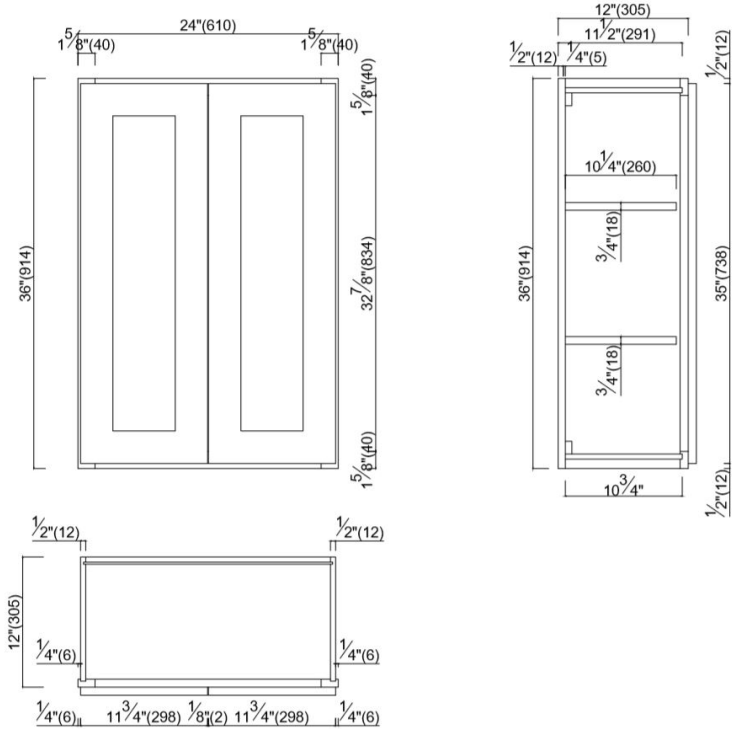

## Brookings Unassembled Shaker Wall Kitchen Cabinet 24x36x12 White

### SPECIFICATIONS

<b>MATERIAL CONSTRUCTION:</b>	Wood	<b>NUMBER OF SHELVES:</b>	2
<b>WOOD SPECIES:</b>	Maple	<b>SHELF STYLE:</b>	Wood
<b>ASSEMBLED DIMENSIONS:</b>	36" H x 24" L x 12" D	<b>ADJUSTIBLE SHELVES:</b>	Yes
<b>ASSEMBLED WEIGHT:</b>	45.87 lbs.	<b>SHELF ADJUSTIBILITY INCREMENTS:</b>	2.5"
<b>KITCHEN CABINET TYPE:</b>	Wall	<b>SHELF DIMENSIONS:</b>	22.75" W x 10.25" D
<b>MOUNTING TYPE:</b>	Wall Mount	<b>SHELF THICKNESS:</b>	0.75"
<b>CONSTRUCTION TYPE:</b>	Face Frame	<b>SHELF MATERIAL:</b>	Plywood; Wood
<b>HINGE STYLE:</b>	Soft Close	<b>FACE FRAME MATERIAL:</b>	HDF
<b>DOOR STYLE:</b>	2 Solid wood frame shaker doors, reversible	<b>SIDES MATERIAL:</b>	Plywood
<b>DRAWER DIMENSIONS 1:</b>	N/A	<b>BOTTOM MATERIAL:</b>	Plywood
<b>DRAWER DIMENSIONS 2:</b>	N/A	<b>BACK PANEL MATERIAL:</b>	Plywood
<b>DRAWER DIMENSIONS 3:</b>	N/A	<b>BACK BRACE MATERIAL:</b>	Wood
<b>DWR BOX MATERIAL:</b>	N/A	<b>TOE KICK INSET WIDTH:</b>	N/A
<b>DWR CONSTRUCTION:</b>	N/A	<b>TOOLS NEEDED FOR INSTALLATION:</b>	Phillips Screwdriver Mallet Wood Glue
<b>DWR GLIDE:</b>	N/A	<b>FASTENER TYPE:</b>	Wood screws, various
<b>FAKE DWR QTY:</b>	0		
<b>FAKE DWR LOCATION:</b>	N/A		