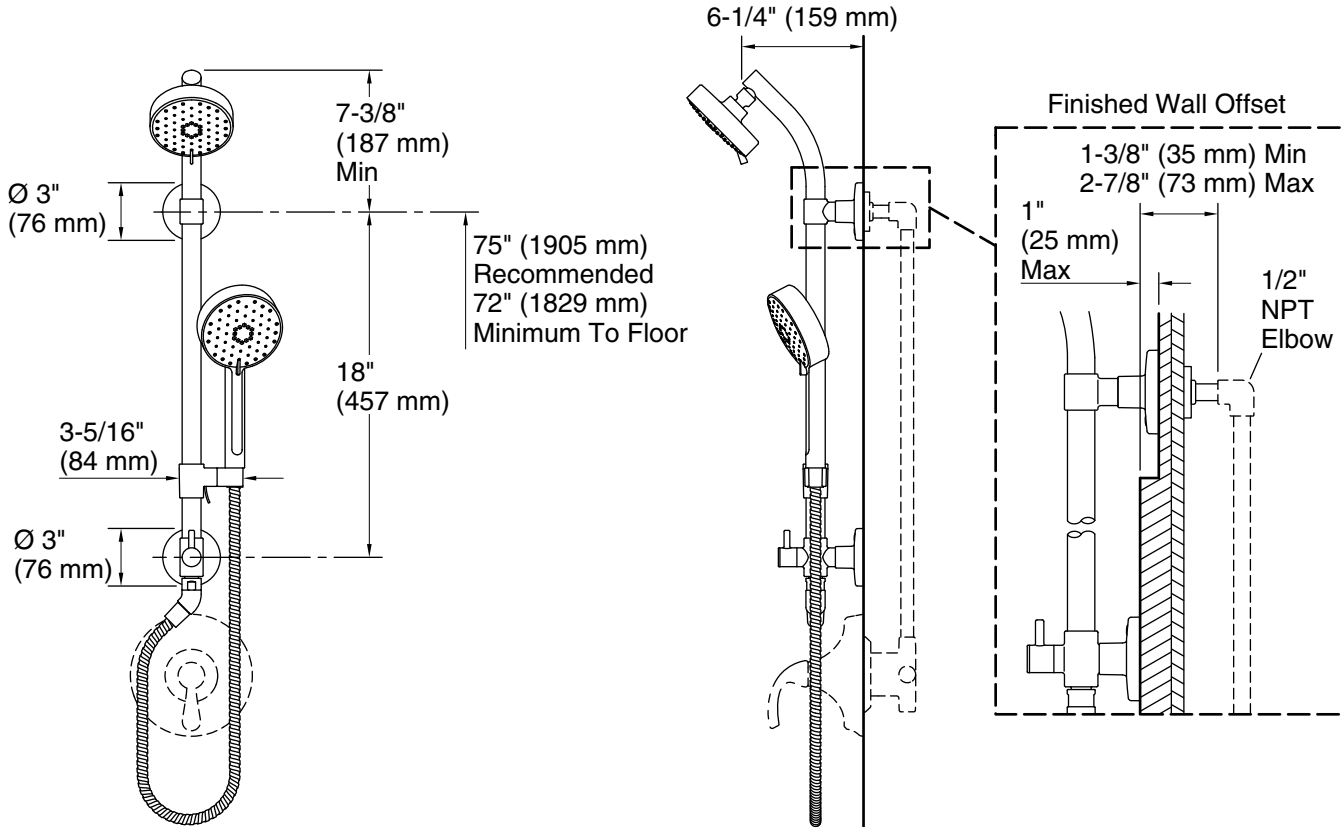

Features

- Includes K-72419-G Awaken® showerhead, K-72415-G Awaken® handshower, K-45906 HydroRail®-S shower column and K-45982 Awaken® 60" ribbon hose.
- Advanced spray engine provides three alternate experiences: wide-coverage, intense drenching and targeted spray.
- Wide-coverage spray produces an encompassing spray for everyday use.
- Intense drenching spray delivers a forceful spray ideal for rinsing soap from hair.
- Targeted spray is a focused stream for targeting sore muscles or use as a utility spray.
- Simple thumb tab allows for a smooth transition between sprays.
- MasterClean™ sprayface is easy to clean.
- 1.75 gpm (gallons per minute) showerhead/handshower flow rate.
- Patent-pending technology allows for an easy shower installation.
- Slidebar bracket allows you to adjust height and angle of handshower.
- Diverter at the base of the column makes for easy toggling between handshower and showerhead.

Material

- Premium metal construction.
- KOHLER finishes resist corrosion and tarnishing.

Installation

- Wall-mount.
- For use in shower-only installations.
- Installs in less than 60 minutes without changes to in-wall plumbing (subject to condition of existing installation).
- Includes an adapter that will fit with most installations but may require K-1194630, K-1187917 or K-1194302.

Included Components

Product consists of:

- K-72415 Multifunction Handshower
- K-45982 60" ribbon hose
- K-45906 shower column
- K-72419 Multifunction Showerhead

ADA OBC

Codes/Standards

ASME A112.18.1/CSA B125.1
DOE - Energy Policy Act 1992
EPA WaterSense®
California Energy Commission (CEC)
ADA
ICC/ANSI A117.1
OBC

Technical Information

All product dimensions are nominal.

Drain included: No

Notes

Install this product according to the installation instructions.

IMPORTANT! The slidebar must be mounted to stud framing at both the top and bottom mounting locations. Do not use or depend on plastic wall anchors to attach the slidebar.