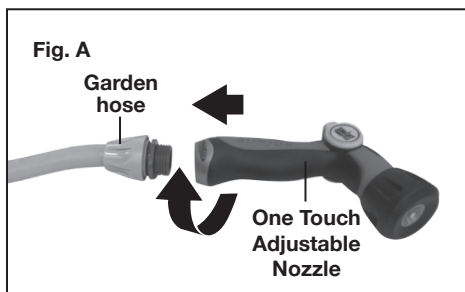

ONE TOUCH ADJUSTABLE HOSE NOZZLE

AJHN100-QC-2

Using the One Touch Adjustable Nozzle

The AQUA JOE One Touch Adjustable Nozzle adjusts from intense jet to gentle spray in one smooth move with simple thumb control.

1. Attach the One Touch Adjustable Nozzle to the hose. Tighten securely (Fig. A).
2. To decrease One Touch Adjustable Nozzle spray intensity for a wide, gentle spray, slide down (-) on the throttle control with thumb, as shown. For a more powerful and precise jet stream, slide throttle control up (+) (Figs. B – D).