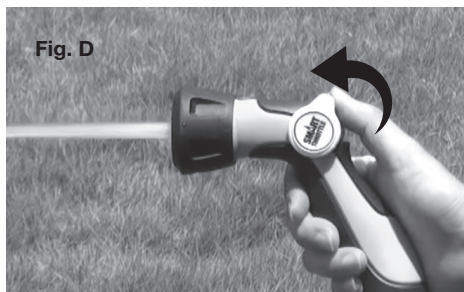

ONE TOUCH ADJUSTABLE HOSE NOZZLE

AJHN100-QC-2

Using the One Touch Adjustable Nozzle

The AQUA JOE One Touch Adjustable Nozzle adjusts from intense jet to gentle spray in one smooth move with simple thumb control.

1. Attach the One Touch Adjustable Nozzle to the hose. Tighten securely (Fig. A).
2. To decrease One Touch Adjustable Nozzle spray intensity for a wide, gentle spray, slide down (-) on the throttle control with thumb, as shown. For a more powerful and precise jet stream, slide throttle control up (+) (Figs. B – D).