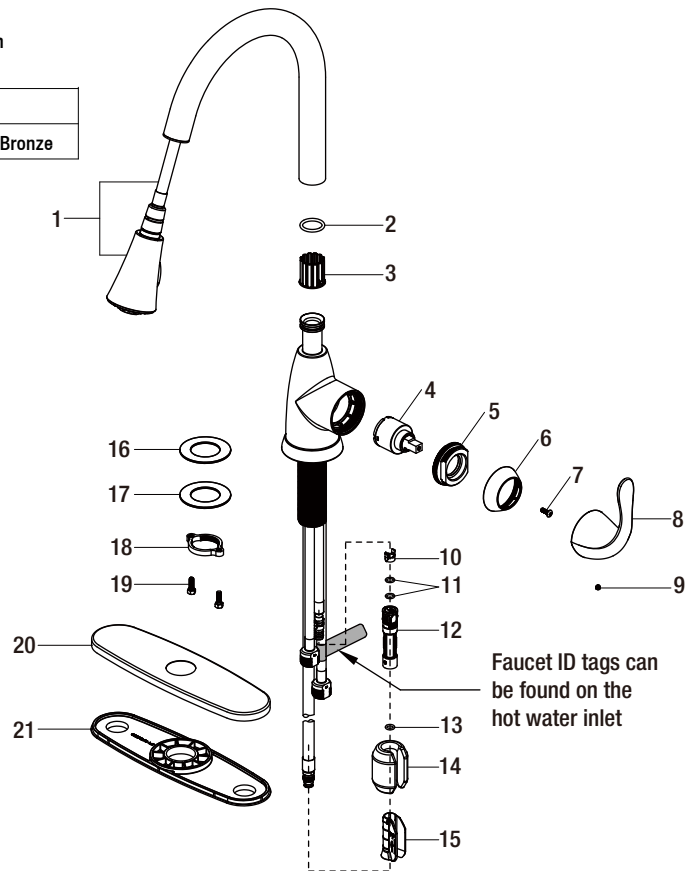

## Replacement Parts List

Market Single-Handle Pull-Down Sprayer Kitchen  
Faucet in Oiled Rubber Bronze

MODEL	Internet SKU #	FINISH
67551-0027H2	206887145	Oiled Rubber Bronze

Many replacement parts can be purchased online or at your local store. Please use the table below to identify the part SKU number needed, go to [HOMEDEPOT.COM](http://HOMEDEPOT.COM), and check for online and store availability. If you can't find the part you are looking for, please call 1-855-HD-GLACIER.

Part	Description	Part #	Internet SKU #	Store SKU #
1	Spray head	RP3827727H2		
2	O-ring	RP60006		
3	Wearable ring	RP70541		
4	Cartridge	RP20044	301158214	
5	Bonnet nut	RP70528		
6	Cap	RP8050327H2		
7	Screw	RP50015		
8	Handle	RP1343327H2		
9	Set screw	RP50002		
14	Weight	RP70441	207093823	
15	Weight clip	RP64204		

Part	Description	Part #	Internet SKU #	Store SKU #
13	O-ring	RP60089		
10	Block	RP70421	206116636	
11	O-ring	RP60002		
12	Quick connect assembly	RP70429		
16	Washer	RP64131	301158339	
17	Washer	RP64146		
18	Nut	RP56077		
19	Screw	RP50004		
20	Escutcheon	RP8050427H2		
21	Gasket	RP80505		