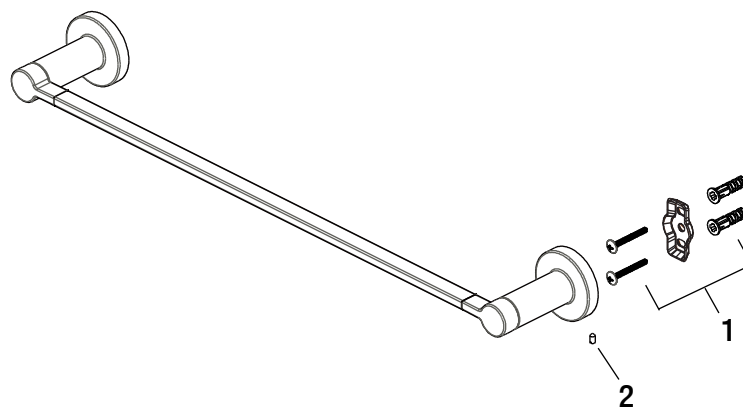

Replacement Parts List

Glacier Bay Modern Series 24 in. Towel Bar

MODEL	STORE SKU #	FINISH
20154-0201	1002927569	Chrome

Many replacement parts can be purchased online or at your local store. Please use the table below to identify the part SKU number needed, go to HOMEDEPOT.COM, and check for online and store availability. If you can't find the part you are looking for, please call 1-855-HD-GLACIER.

Part	Description	Part #	Internet SKU #	Store SKU #
1	Plastic Anchor	RP80061	207107132	
	Mounting Bracket			
	Wood Screw			
2	Set Screw	RP50078		