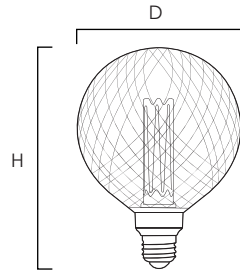

BULB TYPE: G40

MEASUREMENTS

DIMENSIONS : 5"D x 6.5"H

HANGING WEIGHT : 0.44 Lb

MATERIAL

GLASS: Prismatic