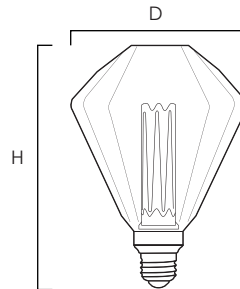

BULB TYPE: D40

MEASUREMENTS

DIMENSIONS : 5"D x 7"H

HANGING WEIGHT : 0.44 Lb

MATERIAL

GLASS: Diamond