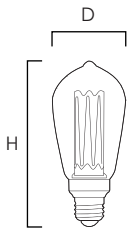

BULB TYPE: ST64

MEASUREMENTS

DIMENSIONS : 2.5"D x 5.5"H

HANGING WEIGHT : 0.19 Lb

MATERIAL

GLASS: Clear