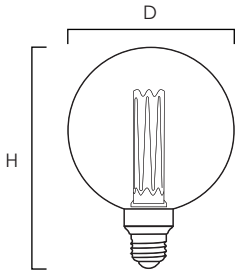

BULB TYPE: G40

MEASUREMENTS

DIMENSIONS : 5"D x 6.5"H

HANGING WEIGHT : 0.42 Lb

MATERIAL

GLASS: Clear