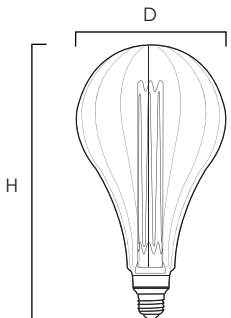

BULB TYPE: A52

MEASUREMENTS

DIMENSIONS : 6.5"D x 12"H

HANGING WEIGHT : 1.12 Lb

MATERIAL

GLASS: Fluted

LAMPING

WATTAGE : 3.5W

INPUT VOLTAGE : 110-130V

LUMENS : 150

COLOR TEMP. : 2200K

BASE TYPE : E26

DIMMABLE : Flicker free Dimming

RATINGS:

ETL/cETL

Title 20 Exempt