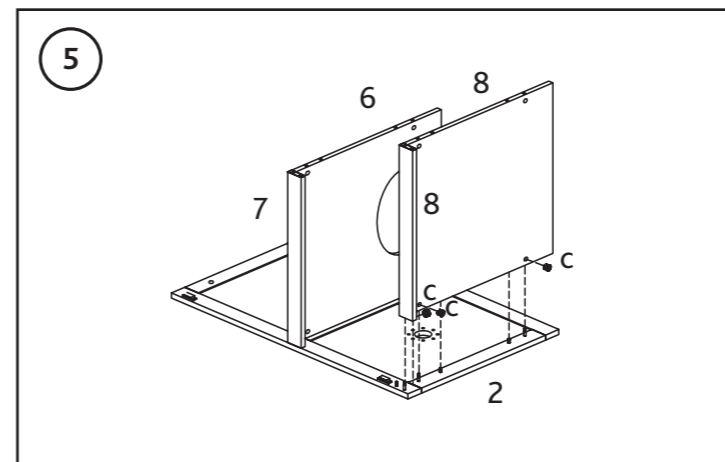

Item No.		Color	Measurement	Color Code
4024	Double Decker Cat House	white	20.75 × 23.5 × 35.25 in.	0
		brown	(53 × 60 × 90 cm)	1

Pos. No.	Description	Measurement	Quantity	Item No. 0	Item No. 1
Pos. 1	Top Panel	20.75 × 23.75 × 0.5 in. (53 × 60.5 × 1.5 cm)	1	40240-10	40241-10
Pos. 2	Left Side Panel	22.25 × 34.75 × 0.5 in. (57 × 88.5 × 1.5 cm)	1	40240-11	40241-11
Pos. 3	Right Side Panel	22.25 × 34.75 × 0.5 in. (57 × 88.5 × 1.5 cm)	1	40240-12	40241-12
Pos. 4	Door Panel	20.5 × 34.25 × 0.5 in. (52.5 × 87.5 × 1.5 cm)	1	40240-13	40241-13
Pos. 5	Back Panel	20.25 × 33.75 × 0.2 in. (51.5 × 86 × 0.5 cm)	1	40240-14	40241-14
Pos. 6	Shelf Panel	21.75 × 19.25 × 0.5 in. (55.5 × 49.5 × 1.5 cm)	1	40240-20	40241-20
Pos. 7	Lower Apron	19.25 × 1.75 × 0.5 in. (49.5 × 4.5 × 1.5 cm)	2	40240-21	40241-21
Pos. 8	Bottom Panel	21.75 × 19.25 × 0.5 in. (55.5 × 49.5 × 1.5 cm)	1	40240-22	40241-22
Pos. a			20	40240-30	40241-30
Pos. b			20		
Pos. c			20		
Pos. d			2		
Pos. e			2		
Pos. f ₁			2		
Pos. f ₂			8		
Pos. f ₃			4		
Pos. g			1		
Pos. h			1		
Pos. i			2		
Pos. j			16		

USA Advice:
 Do not sit or stand on this product.
 It is intended for pets only.
 This product should be assembled by an adult.