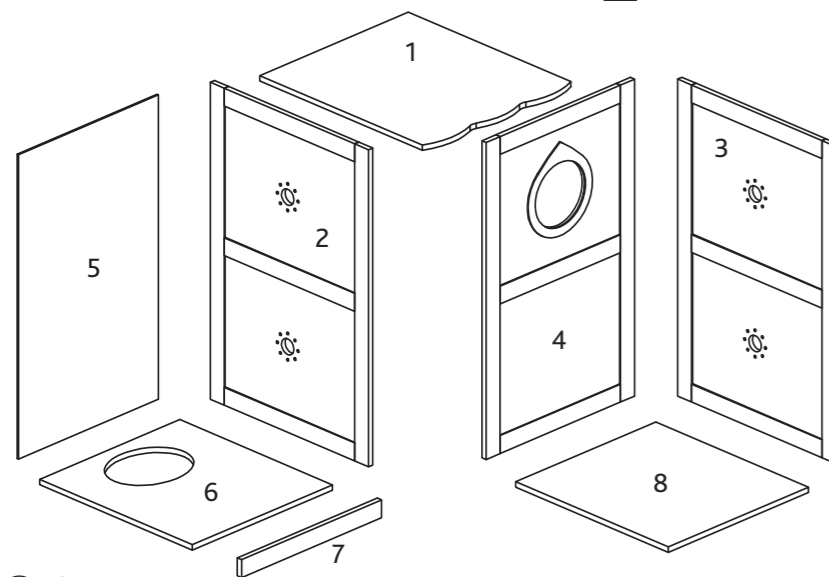

Item No.		Color	Measurement	Color Code
4024	Double Decker Cat House	white	20.75 × 23.5 × 35.25 in.	0
		brown	(53 × 60 × 90 cm)	1

Pos. No.	Description	Measurement	Quantity	Item No. 0	Item No. 1
Pos. 1	Top Panel	20.75 × 23.75 × 0.5 in. (53 × 60.5 × 1.5 cm)	1	40240-10	40241-10
Pos. 2	Left Side Panel	22.25 × 34.75 × 0.5 in. (57 × 88.5 × 1.5 cm)	1	40240-11	40241-11
Pos. 3	Right Side Panel	22.25 × 34.75 × 0.5 in. (57 × 88.5 × 1.5 cm)	1	40240-12	40241-12
Pos. 4	Door Panel	20.5 × 34.25 × 0.5 in. (52.5 × 87.5 × 1.5 cm)	1	40240-13	40241-13
Pos. 5	Back Panel	20.25 × 33.75 × 0.2 in. (51.5 × 86 × 0.5 cm)	1	40240-14	40241-14
Pos. 6	Shelf Panel	21.75 × 19.25 × 0.5 in. (55.5 × 49.5 × 1.5 cm)	1	40240-20	40241-20
Pos. 7	Lower Apron	19.25 × 1.75 × 0.5 in. (49.5 × 4.5 × 1.5 cm)	2	40240-21	40241-21
Pos. 8	Bottom Panel	21.75 × 19.25 × 0.5 in. (55.5 × 49.5 × 1.5 cm)	1	40240-22	40241-22
Pos. a			20	40240-30	40241-30
Pos. b			20		
Pos. c			20		
Pos. d			2		
Pos. e			2		
Pos. f ₁			2		
Pos. f ₂			8		
Pos. f ₃			4		
Pos. g			1		
Pos. h			1		
Pos. i			2		
Pos. j			16		

USA Advice:
 Do not sit or stand on this product.
 It is intended for pets only.
 This product should be assembled by an adult.