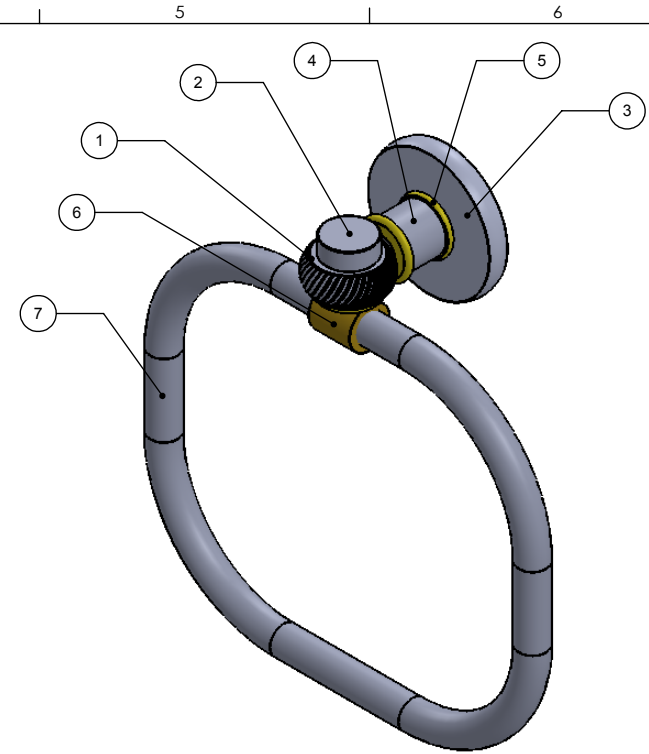

ITEM NO.	PART NUMBER	DESCRIPTION	QTY.
1	RGTWT	CONNECTOR	1
2	Card-1	END LOCK	1
3	BPRD	BASE	1
4	TU1-1	TUBE	1
5	CRRD-1	RING	3
6	HOVBR	HUB	1
7	TROV	END LOOP	1

UNLESS OTHERWISE STATED

.X	±.3mm
.XX	±.15mm
.XXX	±.008mm

COPYRIGHT © Allied Brass 2017

THIRD ANGLE PROJECTION

DRAWN	6/22/2017	I.M
CHECKED	6/22/2017	P.D
APPROVED	6/22/2017	R.A

MATERIAL:	BRASS
DESCRIPTION:	Continental Collection Towel Ring

FINISH	TBD
QUANTITY	TBD
DRAWING No.	2016T
REV	0
SCALE	1:3
SHEET: 01	A4