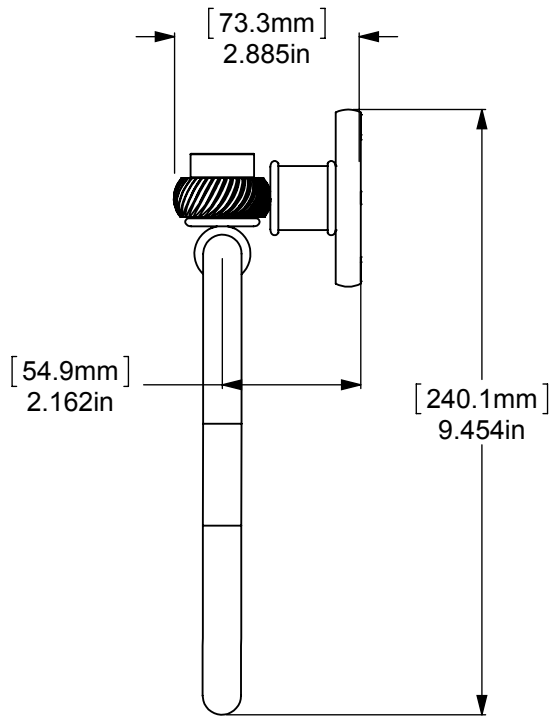

ITEM NO.	PART NUMBER	DESCRIPTION	QTY.
1	RGTWT	CONNECTOR	1
2	Card-1	END LOCK	1
3	BPRD	BASE	1
4	TU1-1	TUBE	1
5	CRRD-1	RING	3
6	HOVBR	HUB	1
7	TROV	END LOOP	1

UNLESS OTHERWISE STATED

.X	±.3mm
.XX	±.15mm
.XXX	±.008mm

COPYRIGHT © Allied Brass 2017

THIRD ANGLE PROJECTION

DRAWN	6/22/2017	I.M
CHECKED	6/22/2017	P.D
APPROVED	6/22/2017	R.A

MATERIAL:	BRASS
DESCRIPTION:	Continental Collection Towel Ring

FINISH	TBD
QUANTITY	TBD
DRAWING No.	2016T
REV	0
SCALE	1:3
SHEET: 01	A4