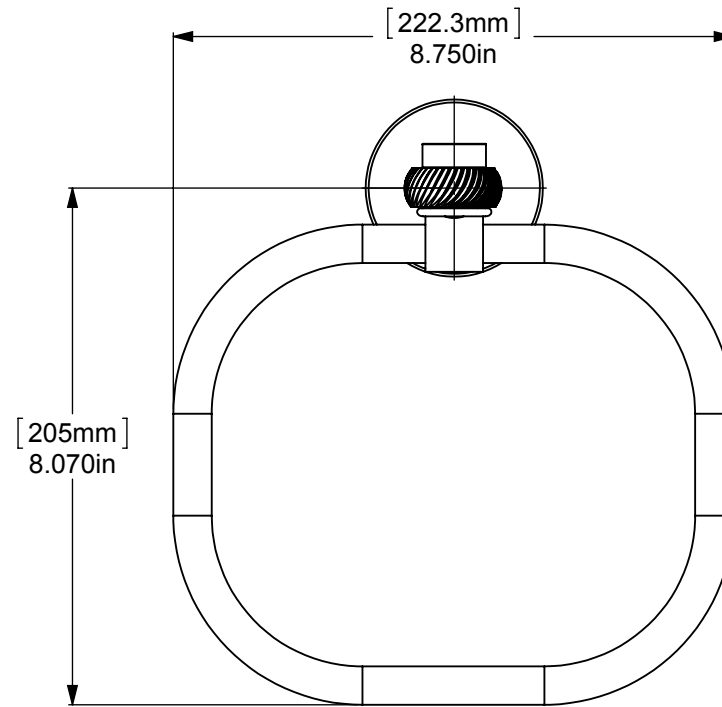

ITEM NO.	PART NUMBER	DESCRIPTION	QTY.
1	RGTWT	CONNECTOR	1
2	Card-1	END LOCK	1
3	BPRD	BASE	1
4	TU1-1	TUBE	1
5	CRRD-1	RING	3
6	HOVBR	HUB	1
7	TROV	END LOOP	1

UNLESS OTHERWISE STATED

.X	±.3mm
.XX	±.15mm
.XXX	±.008mm

COPYRIGHT © Allied Brass 2017

THIRD ANGLE PROJECTION

DRAWN	6/22/2017	I.M
CHECKED	6/22/2017	P.D
APPROVED	6/22/2017	R.A

MATERIAL:	BRASS
DESCRIPTION:	Continental Collection Towel Ring

FINISH	TBD
QUANTITY	TBD
DRAWING No.	2016T
REV	0
SCALE	1:3
SHEET: 01	A4