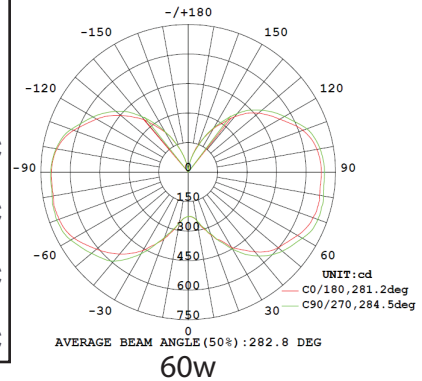

Item No. LED60

OrderNo. DLC Listed E39 Only

- LED60-3026 60w / 3000k / E26 Medium Base
- LED60-3039 60w / 3000k / E39 Mogul Base, DLC
- LED60-4026 60w / 4000k / E26 Medium Base
- LED60-4039 60w / 4000k / E39 Mogul Base, DLC
- LED60-5026 60w / 5000k / E26 Medium Base
- LED60-5039 60w / 5000k / E39 Mogul Base, DLC
- LED60-6026 60w / 6000k / E26 Medium Base
- LED60-6039 60w / 6000k / E39 Mogul Base, DLC