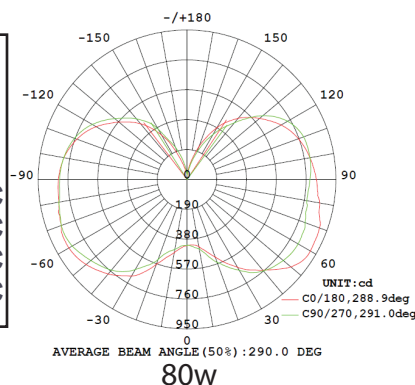

Item No. LED80

OrderNo. DLC Listed E39 Only

- LED80-3039 80w / 3000k / E39 Mogul Base, DLC
- LED80-4039 80w / 4000k / E39 Mogul Base, DLC
- LED80-5039 80w / 5000k / E39 Mogul Base, DLC
- LED80-6039 80w / 6000k / E39 Mogul Base, DLC