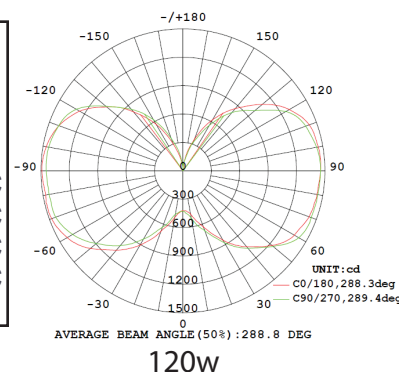

Item No. LED120

OrderNo. **DLC Listed E39 Only**

- LED120-3039 120w / 3000k / E39 Mogul Base, DLC
- LED120-4039 120w / 4000k / E39 Mogul Base, DLC
- LED120-5039 120w / 5000k / E39 Mogul Base, DLC
- LED120-6039 120w / 6000k / E39 Mogul Base, DLC