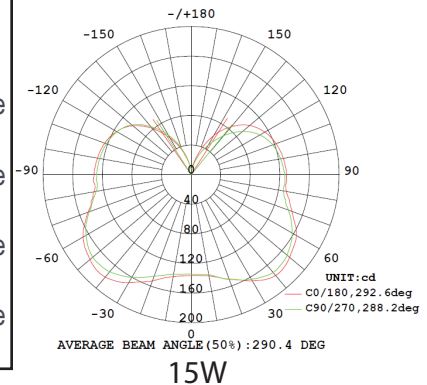

Item No. LED15

OrderNo.

- LED15-3026 15w / 3000k / E26 Medium Base
- LED15-3039 15w / 3000k / E39 Mogul Base
- LED15-4026 15w / 4000k / E26 Medium Base
- LED15-4039 15w / 4000k / E39 Mogul Base
- LED15-5026 15w / 5000k / E26 Medium Base
- LED15-5039 15w / 5000k / E39 Mogul Base
- LED15-6026 15w / 6000k / E26 Medium Base
- LED15-6039 15w / 6000k / E39 Mogul Base