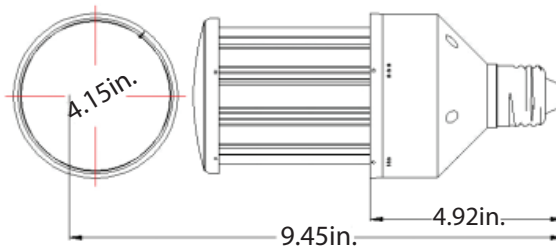

Specifications

Wattage	30W	Material	PBT+Aluminum+PC
Voltage	AC 100-277V	Socket Type	E40/E39/E27/E26
Lumen	3700lm±10%(5000k)	Color	2700-6000K
CRI	>80	PF	>0.90
Angle	360°	IP Rated	64
Dimensions	9.45in x 4.15in	LED Brand	Samsung
Operating Temperature	(-)4° ~ 122°F	Gross Weight (1pc)	2.43lb
Certifications	UL E480575,DLC,RoHS	Life Time	>50,000hrs