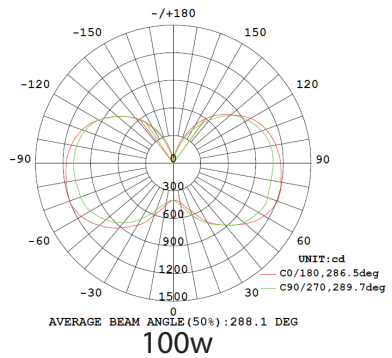

Item No. LED100

OrderNo. **DLC Listed E39 Only**

- LED100-3039 100w / 3000k / E39 Mogul Base, DLC
- LED100-4039 100w / 4000k / E39 Mogul Base, DLC
- LED100-5039 100w / 5000k / E39 Mogul Base, DLC
- LED100-6039 100w / 6000k / E39 Mogul Base, DLC