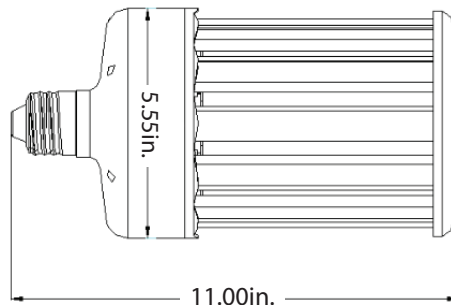

Item No. LED100

OrderNo. **DLC Listed E39 Only**

- LED100-3039 100w / 3000k / E39 Mogul Base, DLC
- LED100-4039 100w / 4000k / E39 Mogul Base, DLC
- LED100-5039 100w / 5000k / E39 Mogul Base, DLC
- LED100-6039 100w / 6000k / E39 Mogul Base, DLC