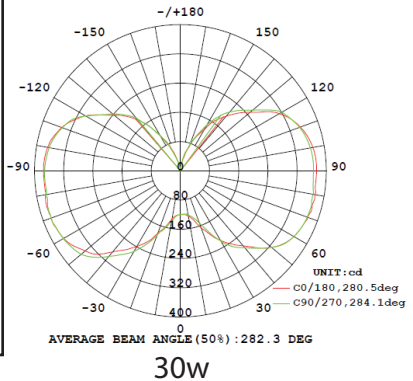

Item No. LED30

OrderNo. DLC Listed E39 Only

LED30-3026	30w / 3000k / E26 Medium Base
LED30-3039	30w / 3000k / E39 Mogul Base, DLC
LED30-4026	30w / 4000k / E26 Medium Base
LED30-4039	30w / 4000k / E39 Mogul Base, DLC
LED30-5026	30w / 5000k / E26 Medium Base
LED30-5039	30w / 5000k / E39 Mogul Base, DLC
LED30-6026	30w / 6000k / E26 Medium Base
LED30-6039	30w / 6000k / E39 Mogul Base, DLC