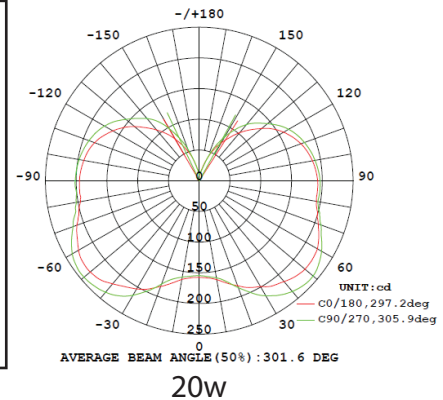

Item No. LED20

OrderNo. **DLC Listed E39 Only**

LED20-3026	20w / 3000k / E26 Medium Base
LED20-3039	20w / 3000k / E39 Mogul Base, DLC
LED20-4026	20w / 4000k / E26 Medium Base
LED20-4039	20w / 4000k / E39 Mogul Base, DLC
LED20-5026	20w / 5000k / E26 Medium Base
LED20-5039	20w / 5000k / E39 Mogul Base, DLC
LED20-6026	20w / 6000k / E26 Medium Base
LED20-6039	20w / 6000k / E39 Mogul Base, DLC