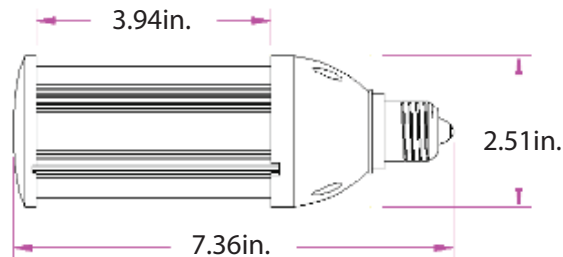

Specifications

Wattage	10W	Material	PBT+Aluminum+PC
Voltage	AC 100-277V	Socket Type	E40/E39/E27/E26
Lumen	1200lm±10%(5000k)	Color	2700-6000K
CRI	>80	PF	>0.90
Angle	360°	IP Rated	64
Dimensions	6.18in x 2.51in	LED Brand	Samsung
Operating Temperature	(-)4° ~ 122°F	Gross Weight (1pc)	13.4oz
Certifications	UL E480575, RoHS	Life Time	>50,000hrs

15W

Specifications

Wattage	15W	Material	PBT+Aluminum+PC
Voltage	AC 100-277V	Socket Type	E40/E39/E27/E26
Lumen	1800lm±10%(5000k)	Color	2700-6000K
CRI	>80	PF	>0.90
Angle	360°	IP Rated	64
Dimensions	6.57in x 2.51in	LED Brand	Samsung
Operating Temperature	(-)4° ~ 122°F	Gross Weight (1pc)	14.3oz
Certifications	UL E480575, RoHS	Life Time	>50,000hrs

Specifications

Wattage	20W	Material	PBT+Aluminum+PC
Voltage	AC 100-277V	Socket Type	E40/E39/E27/E26
Lumen	2400lm±10%(5000k)	Color	2700-6000K
CRI	>80	PF	>0.90
Angle	360°	IP Rated	64
Dimensions	7.36in x 2.51in	LED Brand	Samsung
Operating Temperature	(-)4° ~ 122°F	Gross Weight (1pc)	1lb
Certifications	UL E480575,DLC,RoHS	Life Time	>50,000hrs