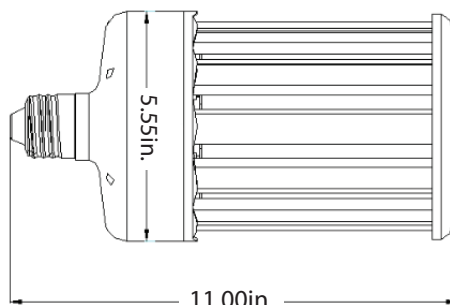

Item No. LED120

OrderNo. **DLC Listed E39 Only**

- LED120-3039 120w / 3000k / E39 Mogul Base, DLC
- LED120-4039 120w / 4000k / E39 Mogul Base, DLC
- LED120-5039 120w / 5000k / E39 Mogul Base, DLC
- LED120-6039 120w / 6000k / E39 Mogul Base, DLC