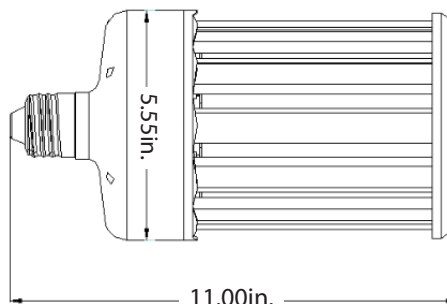

Item No. LED80

OrderNo. DLC Listed E39 Only

- LED80-3039 80w / 3000k / E39 Mogul Base, DLC
- LED80-4039 80w / 4000k / E39 Mogul Base, DLC
- LED80-5039 80w / 5000k / E39 Mogul Base, DLC
- LED80-6039 80w / 6000k / E39 Mogul Base, DLC