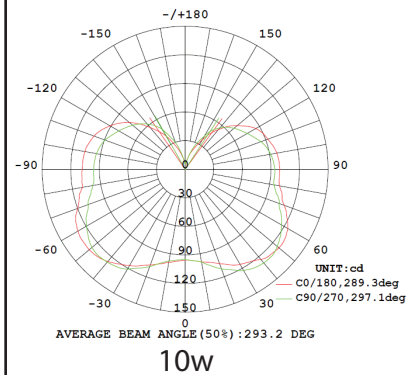

Specifications

Wattage	10W	Material	PBT+Aluminum+PC
Voltage	AC 100-277V	Socket Type	E40/E39/E27/E26
Lumen	1200lm±10%(5000k)	Color	2700-6000K
CRI	>80	PF	>0.90
Angle	360°	IP Rated	64
Dimensions	6.18in x 2.51in	LED Brand	Samsung
Operating Temperature	(-)4° ~ 122°F	Gross Weight (1pc)	13.4oz
Certifications	UL E480575, RoHS	Life Time	>50,000hrs