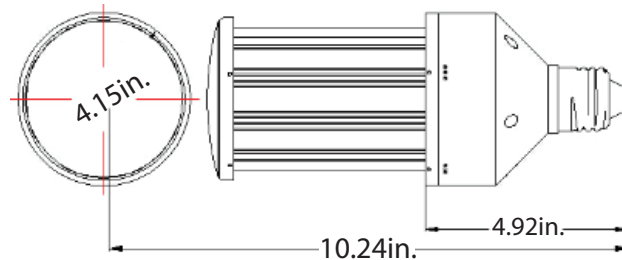

AVERAGE BEAM ANGLE(50%) : 329.9 DEG

44W

Specifications

Wattage	44W	Material	PBT+Aluminum+PC
Voltage	AC 100-277V	Socket Type	E39/E26
Lumen	6000lm±10%(5000k)	Color	2700-6000K
CRI	>80Ra	PF	>0.90
Angle	360°	IP Rated	64
Dimensions	10.24in x 4.15in	LED Brand	Samsung
Operating Temperature	(-)4° ~ 122°F	Gross Weight (1pc)	2.65lb
Certifications	UL E480575,DLC,RoHS	Life Time	>50,000hrs