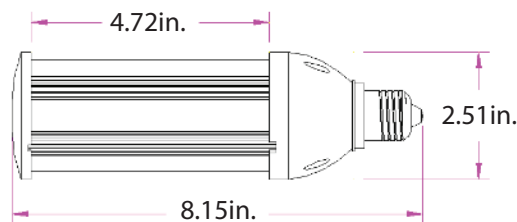

FEATURES

- 360 degree beam angle
- Ballast bypass
- Base up, base down, horizontal mount
- 80% energy savings
- Instant-on (No Delay)
- UL, DLC listed (E39 only), RoHS Compliant
- IP64 Rated
- Suitable for damp locations
- Five year warranty