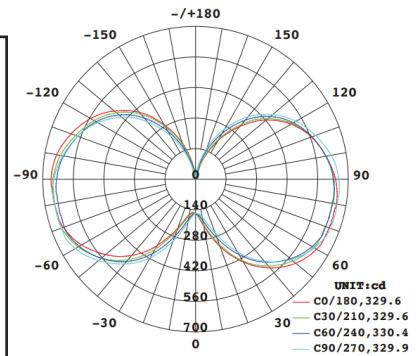

AVERAGE BEAM ANGLE(50%) : 329.9 DEG

44W

Specifications

Wattage	44W	Material	PBT+Aluminum+PC
Voltage	AC 100-277V	Socket Type	E39/E26
Lumen	6000lm±10%(5000k)	Color	2700-6000K
CRI	>80Ra	PF	>0.90
Angle	360°	IP Rated	64
Dimensions	10.24in x 4.15in	LED Brand	Samsung
Operating Temperature	(-)4° ~ 122°F	Gross Weight (1pc)	2.65lb
Certifications	UL E480575,DLC,RoHS	Life Time	>50,000hrs