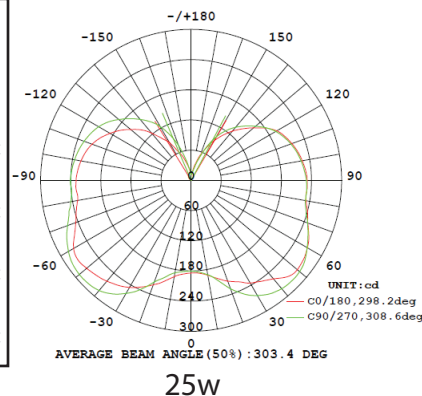

Item No. LED25

OrderNo. **DLC Listed E39 Only**

- LED25-3026 25w / 3000k / E26 Medium Base
- LED25-3039 25w / 3000k / E39 Mogul Base, DLC
- LED25-4026 25w / 4000k / E26 Medium Base
- LED25-4039 25w / 4000k / E39 Mogul Base, DLC
- LED25-5026 25w / 5000k / E26 Medium Base
- LED25-5039 25w / 5000k / E39 Mogul Base, DLC
- LED25-6026 25w / 6000k / E26 Medium Base
- LED25-6039 25w / 6000k / E39 Mogul Base, DLC