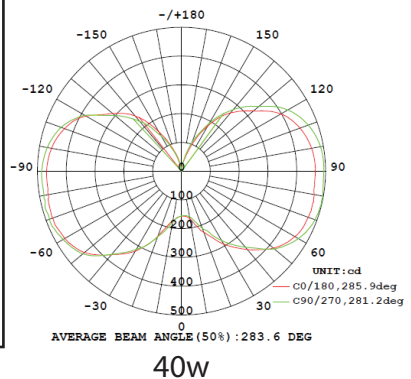

Item No. LED40

OrderNo. DLC Listed E39 Only

- LED40-3026 40w / 3000k / E26 Medium Base
- LED40-3039 40w / 3000k / E39 Mogul Base, DLC
- LED40-4026 40w / 4000k / E26 Medium Base
- LED40-4039 40w / 4000k / E39 Mogul Base, DLC
- LED40-5026 40w / 5000k / E26 Medium Base
- LED40-5039 40w / 5000k / E39 Mogul Base, DLC
- LED40-6026 40w / 6000k / E26 Medium Base
- LED40-6039 40w / 6000k / E39 Mogul Base, DLC