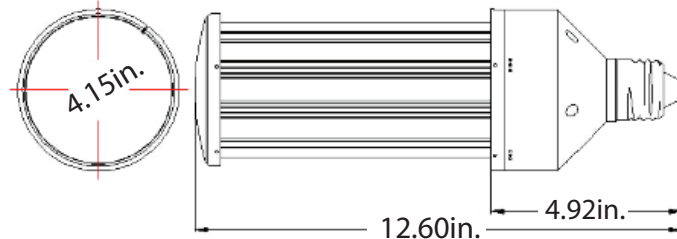

Item No. LED60

OrderNo. DLC Listed E39 Only

- LED60-3026 60w / 3000k / E26 Medium Base
- LED60-3039 60w / 3000k / E39 Mogul Base, DLC
- LED60-4026 60w / 4000k / E26 Medium Base
- LED60-4039 60w / 4000k / E39 Mogul Base, DLC
- LED60-5026 60w / 5000k / E26 Medium Base
- LED60-5039 60w / 5000k / E39 Mogul Base, DLC
- LED60-6026 60w / 6000k / E26 Medium Base
- LED60-6039 60w / 6000k / E39 Mogul Base, DLC