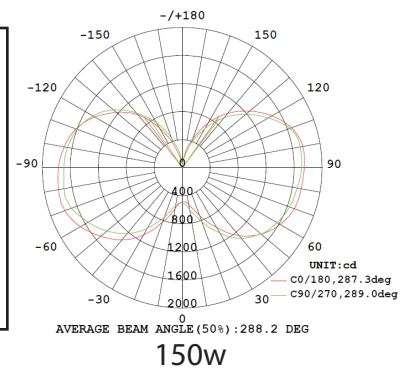

Item No. LED150

OrderNo. **DLC Listed E39 Only**

- LED150-3039 150w / 3000k / E39 Mogul Base, DLC
- LED150-4039 150w / 4000k / E39 Mogul Base, DLC
- LED150-5039 150w / 5000k / E39 Mogul Base, DLC
- LED150-6039 150w / 6000k / E39 Mogul Base, DLC