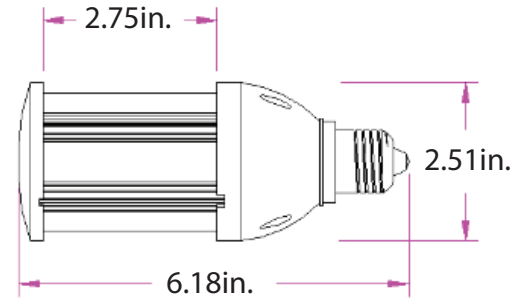

FEATURES

- 360 degree beam angle
- Ballast bypass
- Base up, base down, horizontal mount
- 80% energy savings
- Instant-on (No Delay)
- UL, RoHS Compliant
- IP64 Rated
- Suitable for damp locations
- Five year warranty