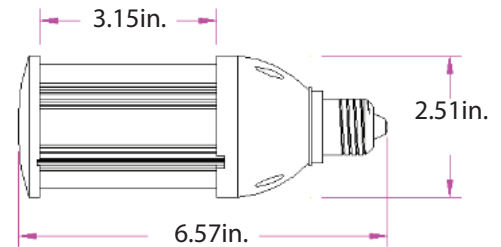

FEATURES

- 360 degree beam angle
- Ballast bypass
- Base up, base down, horizontal mount
- 80% energy savings
- Instant-on (No Delay)
- UL, RoHS Compliant
- IP64 Rated
- Suitable for damp locations
- Five year warranty