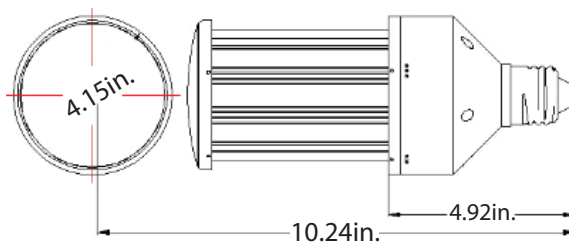

Item No. LED40

OrderNo. DLC Listed E39 Only

- LED40-3026 40w / 3000k / E26 Medium Base
- LED40-3039 40w / 3000k / E39 Mogul Base, DLC
- LED40-4026 40w / 4000k / E26 Medium Base
- LED40-4039 40w / 4000k / E39 Mogul Base, DLC
- LED40-5026 40w / 5000k / E26 Medium Base
- LED40-5039 40w / 5000k / E39 Mogul Base, DLC
- LED40-6026 40w / 6000k / E26 Medium Base
- LED40-6039 40w / 6000k / E39 Mogul Base, DLC