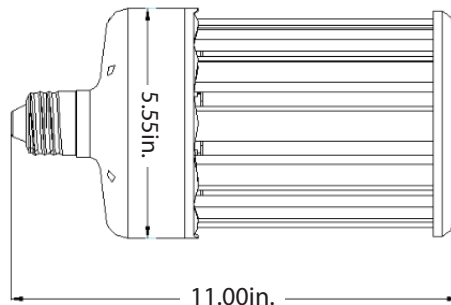

Item No. LED150

OrderNo. **DLC Listed E39 Only**

- LED150-3039 150w / 3000k / E39 Mogul Base, DLC
- LED150-4039 150w / 4000k / E39 Mogul Base, DLC
- LED150-5039 150w / 5000k / E39 Mogul Base, DLC
- LED150-6039 150w / 6000k / E39 Mogul Base, DLC