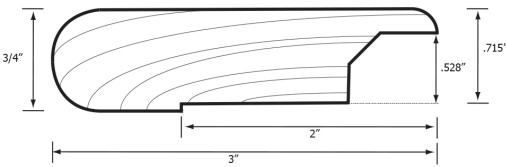

1 Flushmount Reducer

2 Flushmount Stairnose

3 Lipover Reducer

4 Lipover Stairnose

5 Baby Threshold/Carpet Reducer

6 Quarter Round

7 T-mold

		Vintage Hickory Natural 3/8 in. Thick x 4-3/4 in. Wide x Random Length Engineered Click Hardwood Flooring (33 sq.ft./case)
1	LM6245	3/8 FlushMount Reducer Hickory Natural
2	LM6249	3/8 Flushmount Stairnose Hickory Natural
3	LM7092	3/8 and 1/2 Lipover Reducer Hickory Natural
4	LM7093	3/8 and 1/2 Lipover Stairnose Hickory Natural
5	LM6253	Baby Threshold/Carpet Reducer Hickory Natural
6	LM6241	Quarter Round Hickory Natural
7	LM6257	T-Mold Hickory Natural