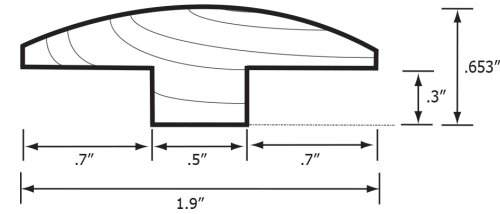

1 Flushmount Reducer

2 Flushmount Stairnose

3 Lipover Reducer

4 Lipover Stairnose

5 Baby Threshold/Carpet Reducer

6 Quarter Round

7 T-mold

		Vintage Hickory Natural 3/8 in. Thick x 4-3/4 in. Wide x Random Length Engineered Click Hardwood Flooring (33 sq.ft./case)
1	LM6245	3/8 FlushMount Reducer Hickory Natural
2	LM6249	3/8 Flushmount Stairnose Hickory Natural
3	LM7092	3/8 and 1/2 Lipover Reducer Hickory Natural
4	LM7093	3/8 and 1/2 Lipover Stairnose Hickory Natural
5	LM6253	Baby Threshold/Carpet Reducer Hickory Natural
6	LM6241	Quarter Round Hickory Natural
7	LM6257	T-Mold Hickory Natural

# Molding Quick Reference Chart