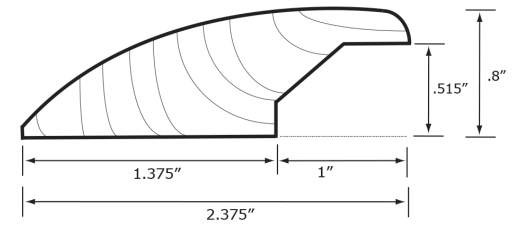

1 Flushmount Reducer

2 Flushmount Stairnose

3 Lipover Reducer

4 Lipover Stairnose

5 Baby Threshold/Carpet Reducer

6 Quarter Round

7 T-mold

		Vintage Hickory Natural 3/8 in. Thick x 4-3/4 in. Wide x Random Length Engineered Click Hardwood Flooring (33 sq.ft./case)
1	LM6245	3/8 FlushMount Reducer Hickory Natural
2	LM6249	3/8 Flushmount Stairnose Hickory Natural
3	LM7092	3/8 and 1/2 Lipover Reducer Hickory Natural
4	LM7093	3/8 and 1/2 Lipover Stairnose Hickory Natural
5	LM6253	Baby Threshold/Carpet Reducer Hickory Natural
6	LM6241	Quarter Round Hickory Natural
7	LM6257	T-Mold Hickory Natural

# Molding Quick Reference Chart