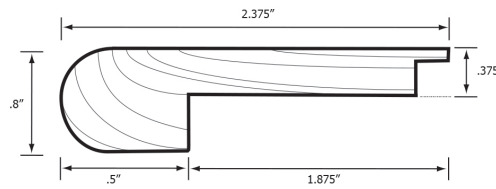

1 Flushmount Reducer

2 Flushmount Stairnose

3 Lipover Reducer

4 Lipover Stairnose

5 Baby Threshold/Carpet Reducer

6 Quarter Round

7 T-mold

		Vintage Hickory Natural 3/8 in. Thick x 4-3/4 in. Wide x Random Length Engineered Click Hardwood Flooring (33 sq.ft./case)
1	LM6245	3/8 FlushMount Reducer Hickory Natural
2	LM6249	3/8 Flushmount Stairnose Hickory Natural
3	LM7092	3/8 and 1/2 Lipover Reducer Hickory Natural
4	LM7093	3/8 and 1/2 Lipover Stairnose Hickory Natural
5	LM6253	Baby Threshold/Carpet Reducer Hickory Natural
6	LM6241	Quarter Round Hickory Natural
7	LM6257	T-Mold Hickory Natural

# Molding Quick Reference Chart