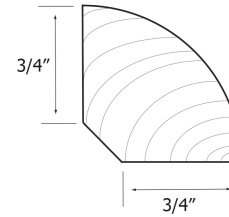

1 Flushmount Reducer

2 Flushmount Stairnose

3 Lipover Reducer

4 Lipover Stairnose

5 Baby Threshold/Carpet Reducer

6 Quarter Round

7 T-mold

		Vintage Hickory Natural 3/8 in. Thick x 4-3/4 in. Wide x Random Length Engineered Click Hardwood Flooring (33 sq.ft./case)
1	LM6245	3/8 FlushMount Reducer Hickory Natural
2	LM6249	3/8 Flushmount Stairnose Hickory Natural
3	LM7092	3/8 and 1/2 Lipover Reducer Hickory Natural
4	LM7093	3/8 and 1/2 Lipover Stairnose Hickory Natural
5	LM6253	Baby Threshold/Carpet Reducer Hickory Natural
6	LM6241	Quarter Round Hickory Natural
7	LM6257	T-Mold Hickory Natural