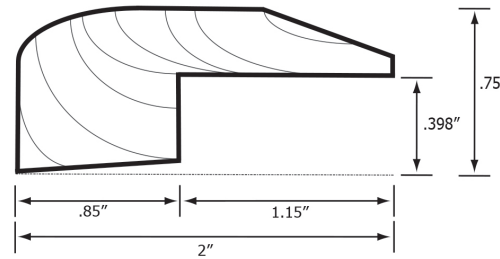

1 Flushmount Reducer

2 Flushmount Stairnose

3 Lipover Reducer

4 Lipover Stairnose

5 Baby Threshold/Carpet Reducer

6 Quarter Round

7 T-mold

		Vintage Hickory Natural 3/8 in. Thick x 4-3/4 in. Wide x Random Length Engineered Click Hardwood Flooring (33 sq.ft./case)
1	LM6245	3/8 FlushMount Reducer Hickory Natural
2	LM6249	3/8 Flushmount Stairnose Hickory Natural
3	LM7092	3/8 and 1/2 Lipover Reducer Hickory Natural
4	LM7093	3/8 and 1/2 Lipover Stairnose Hickory Natural
5	LM6253	Baby Threshold/Carpet Reducer Hickory Natural
6	LM6241	Quarter Round Hickory Natural
7	LM6257	T-Mold Hickory Natural

# Molding Quick Reference Chart