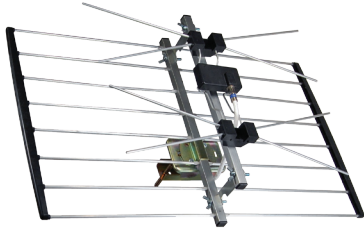

METROtenna

ULTRAtenna

EXTREMEtenna

Outdoor Multi-directional Television Antennas

MSRP \$49

MSRP \$69

MSRP \$109

The METROtenna is a 2-bay, phased array, multi-directional outdoor antenna that receives high definition and digital signals from a span of 180 degrees. This antenna has a reception range of up to 40 miles.

The ULTRAtenna is a 4-bay, phased array, multi-directional outdoor antenna that receives high definition and digital signals from a span of 180 degrees. This antenna has a reception range of up to 60 miles.

The EXTREMEtenna is an 8-Bay, phased array, multi-directional outdoor antenna that receives high definition and digital signals from a span of 180 degrees. This antenna has a reception range of up to 80 miles.

What's Included

- METROtenna
- Installation Guide

Features

- 40-mile outdoor range
- Multi-directional reception

Specifications

- Bandwidth 174-216 MHz, 470-700 MHz
- Gain 2.5-8dB Min
- Impedance 75Ω
- Size 24.75 x 18 x 3 in
- Weight 3.75 lbs