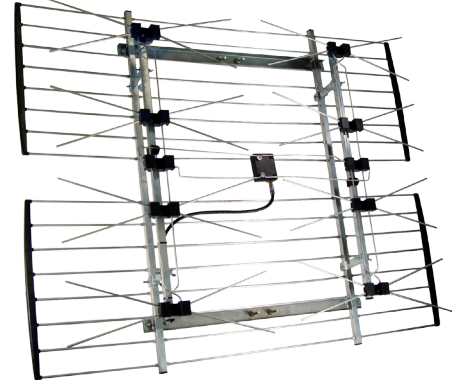

METROtenna

ULTRAtenna

EXTREMEtenna

Outdoor Multi-directional Television Antennas

MSRP \$49

MSRP \$69

MSRP \$109

The METROtenna is a 2-bay, phased array, multi-directional outdoor antenna that receives high definition and digital signals from a span of 180 degrees. This antenna has a reception range of up to 40 miles.

The ULTRAtenna is a 4-bay, phased array, multi-directional outdoor antenna that receives high definition and digital signals from a span of 180 degrees. This antenna has a reception range of up to 60 miles.

The EXTREMEtenna is an 8-Bay, phased array, multi-directional outdoor antenna that receives high definition and digital signals from a span of 180 degrees. This antenna has a reception range of up to 80 miles.

What's Included

- METROtenna
- Installation Guide

Features

- 40-mile outdoor range
- Multi-directional reception

Specifications

- Bandwidth 174-216 MHz, 470-700 MHz
- Gain 2.5-8dB Min
- Impedance 75Ω
- Size 24.75 x 18 x 3 in
- Weight 3.75 lbs