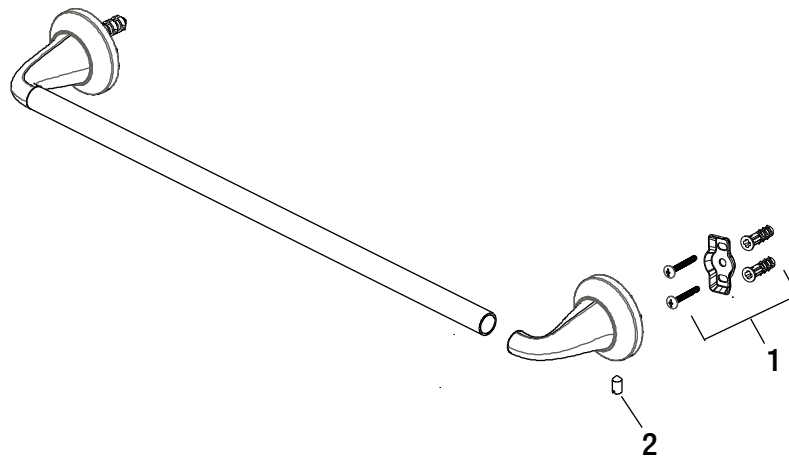

Glacier Bay Constructor Series 18 in. Towel Bar

MODEL	STORE SKU #	FINISH
20118-0101	1000036861	Chrome Polished

Many replacement parts can be purchased online or at your local store. Please use the table below to identify the part SKU number needed, go to HOMEDEPOT.COM, and check for online and store availability. If you can't find the part you are looking for, please call 1-855-HD-GLACIER.

Part	Description	Part #	Internet SKU #	Store SKU #
1	Plastic Anchor	RP80061	207107132	
	Mounting Bracket			
	Wood Screw			
2	Set Screw	RP50078		