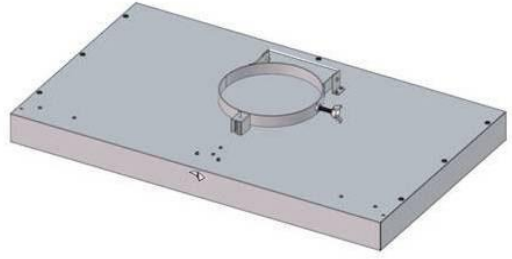

Package parts List
Lista de contenido del paquete
Liste des pièces de l'emballage

1

2

3

4

5

6

7

8

9

10 (x2)