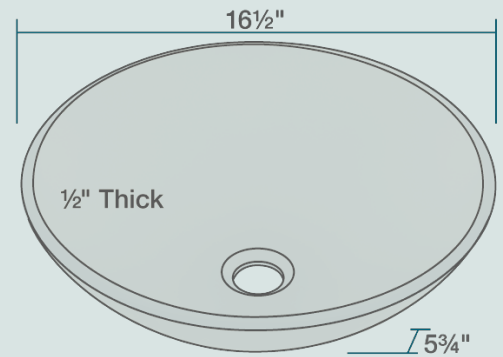

16 1/2" x 16 1/2" x 5 3/4"
 Tempered Glass
 Lifetime Warranty
 Taupe-Colored Glass Throughout

Accessories

*Accessories not included

Available Colors

Features

<p>Vessel Installation</p>	<p>18" Minimum Cabinet Size</p>	<p>1/2" Thick</p>	<p>Tempered Glass</p>	<p>Multiple Colors Available</p>	<p>Limited Lifetime Warranty</p>