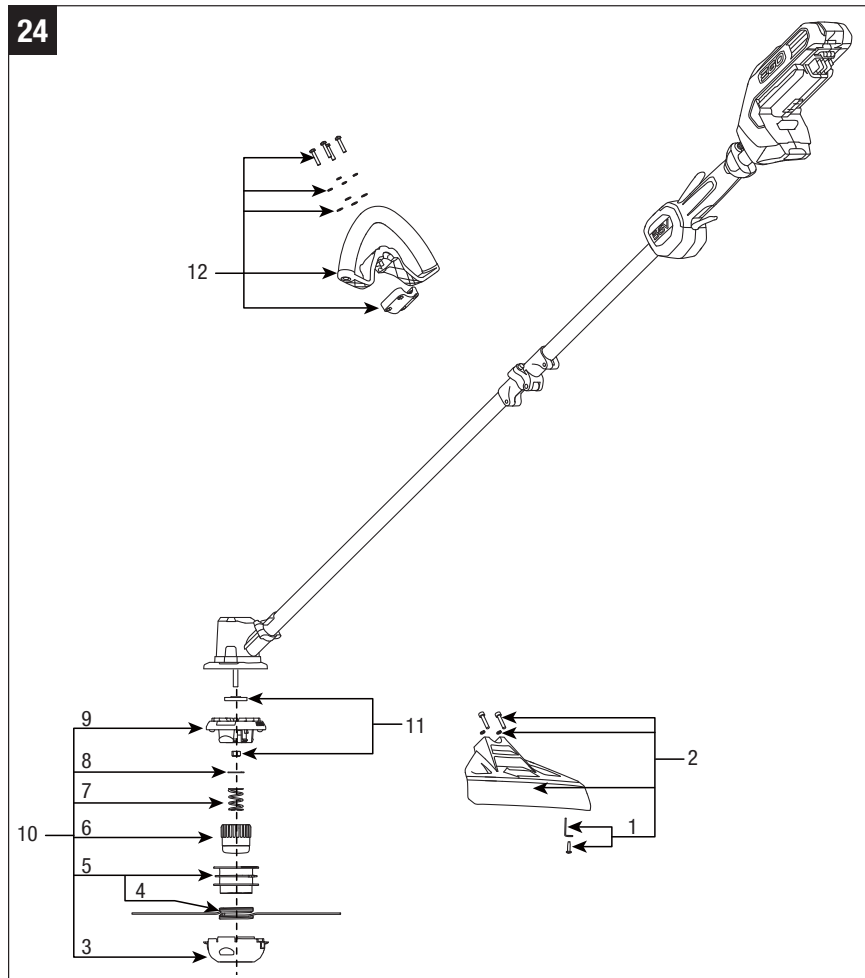

PART LIST

56V LITHIUM-ION CORDLESS STRING TRIMMER MODEL NUMBER ST1500-S

The Model Number will be found on the Nameplate attached to the housing of the string trimmer. Always mention the Model Number when ordering parts for this tool.

INDEX NUMBER	PART NO.	DESCRIPTION	QTY
1	2823713000	Line cutting blade set	1
2	2824011000	Guard assembly	1
3	2824019000	Spool retainer assembly	1
4	3800103000	Cutting line	1
5	2824087000	Spool assembly	1
6	2824022000	Bump knob	1
7	3660582000	Compression spring	1
8	5650349000	Washer	1
9	2824082000	Spool base	1
10	2824021000	Trimmer head assembly	1
11	2824010000	Hexagon nut set (for trimmer head)	1
12	2823711000	Front-assist handle assembly	1