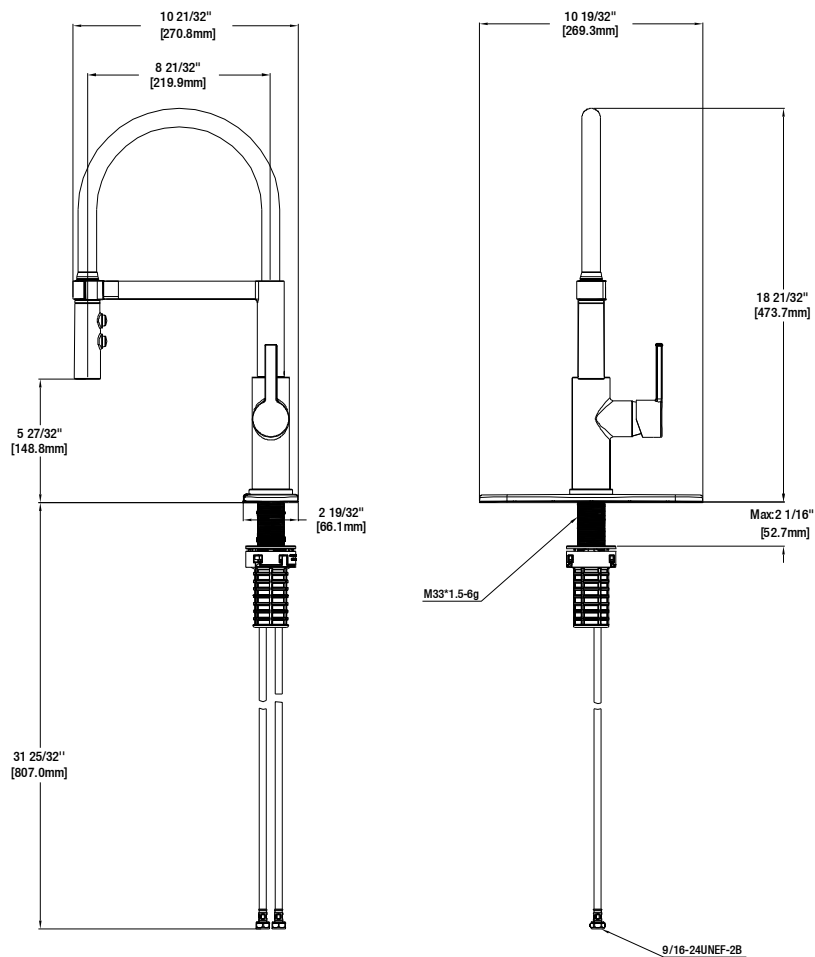

FEATURES

- Requires 1-Hole or 3-Hole Sink with 8" On-Center
- Max Flow Rate: 1.8 gpm (6.8 L/min) at 60 psi
- Max Countertop Thickness: 2 1/16"
- Spout Reach: 8 21/32"
- Spout Height: 5 27/32"
- Ceramic Valve for Lifetime Drip-Free Operation
- With Zinc Lever Handle
- With TurboSpray
- FastMount Installation

Single-Handle Kitchen Faucet

| MODEL | SKU # | FINISH |
|----------------|-----------|-----------------|
| HD67859-0001 | 305764879 | Chrome |
| HD67859-0008D2 | 305764856 | Stainless Steel |
| HD67859-0010H | 305764878 | Matte Black |

INSTALLATION DIMENSIONS

Glacier Bay reserves the right to make changes in specifications and materials and to change and discontinue models, both without notice or obligation. Dimensions are for reference only.