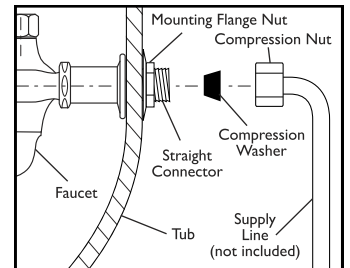

F6-0014 Tub Faucet

ASSEMBLY DIAGRAM

Wall Mount Application

Tub Mount Application

F6-0014 Tub Faucet

SPECIFICATION SHEET