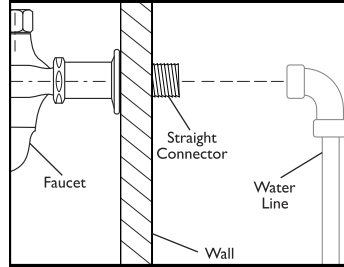

F6-0014 Tub Faucet

ASSEMBLY DIAGRAM

Wall Mount Application

Tub Mount Application

F6-0014 Tub Faucet

SPECIFICATION SHEET