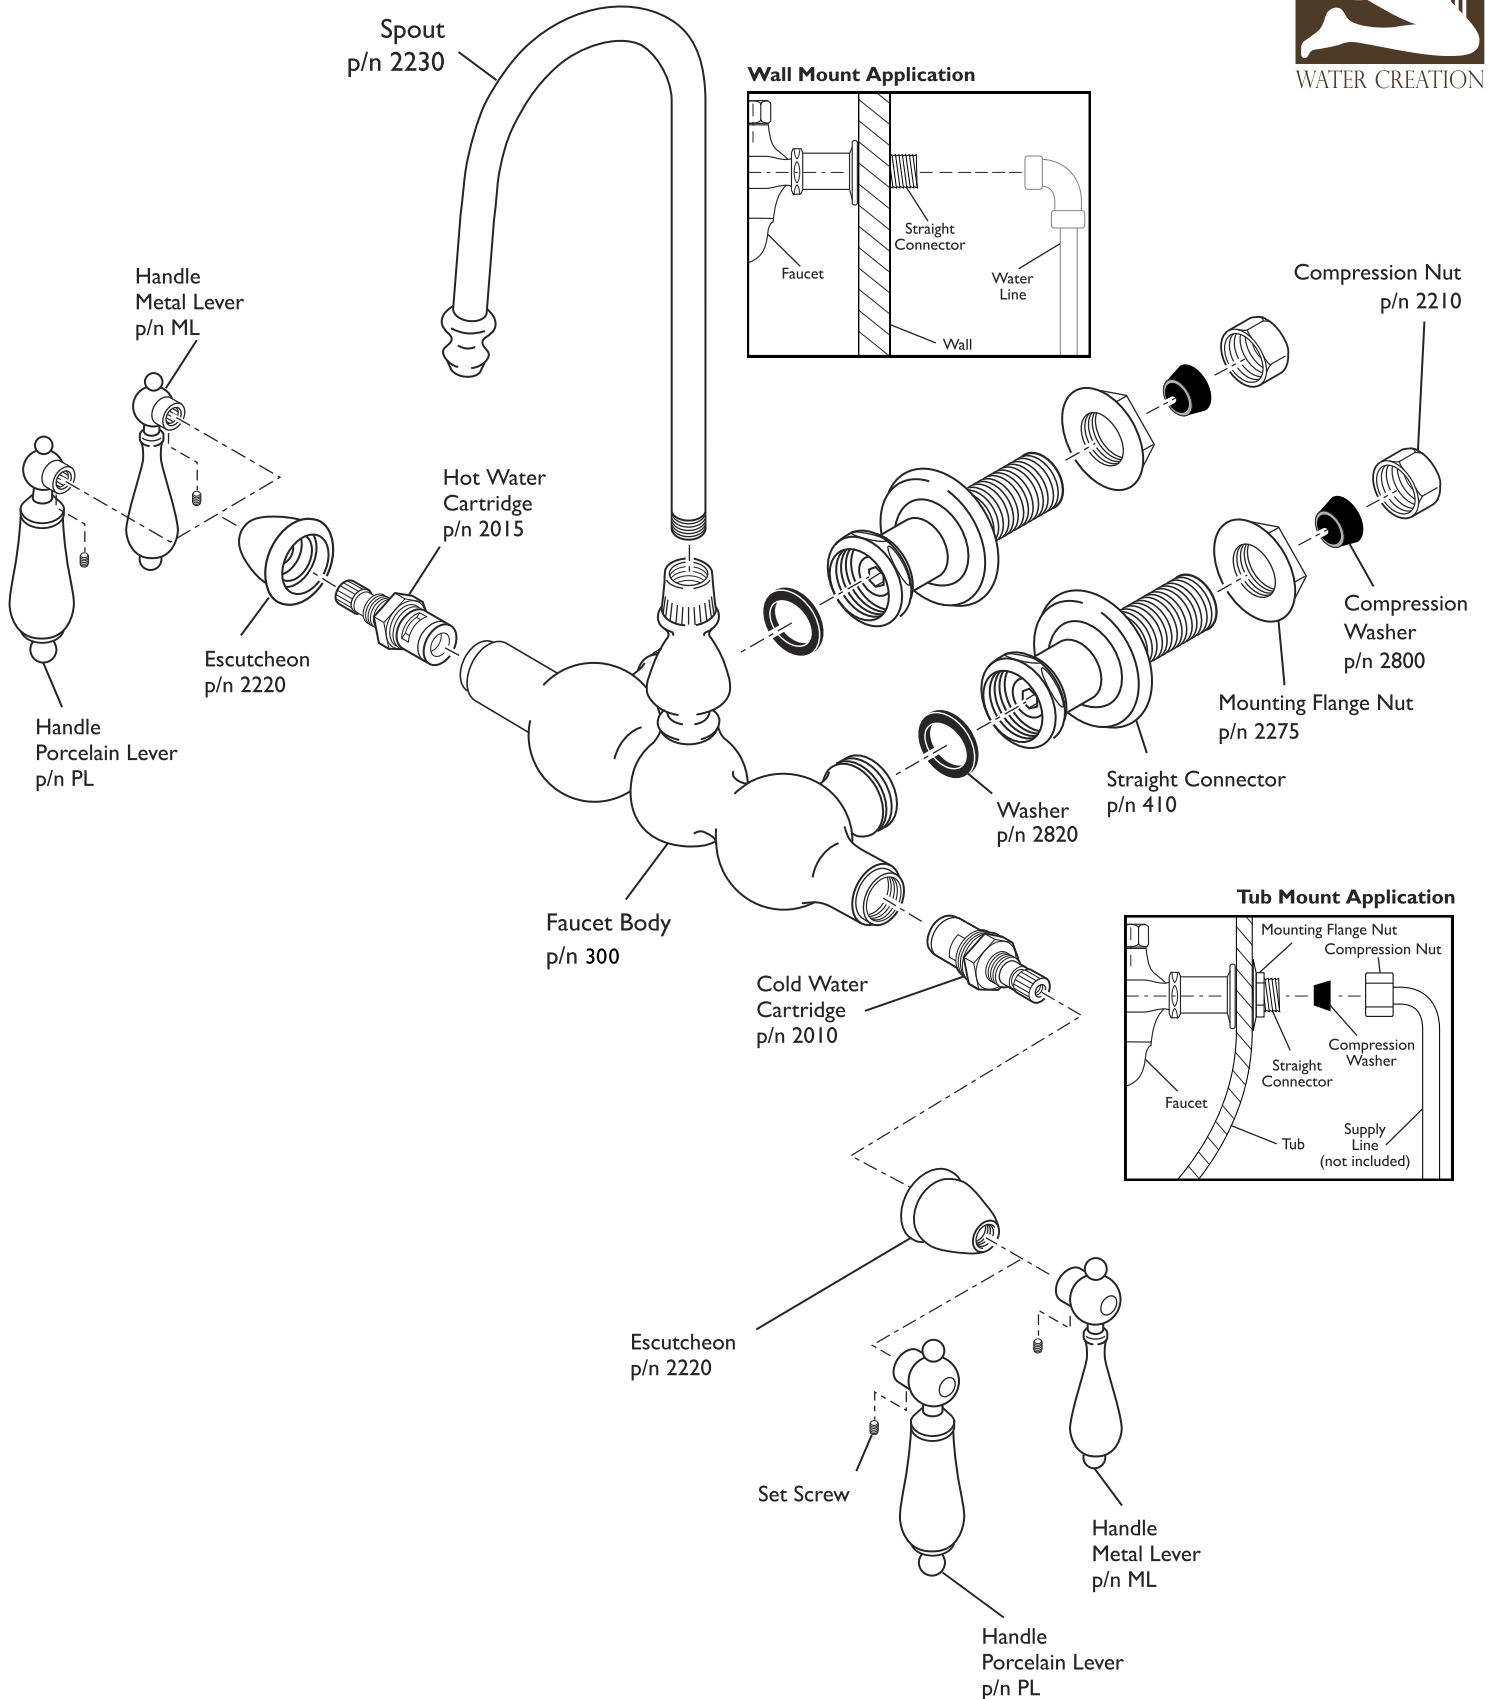

F6-0014 Tub Faucet

ASSEMBLY DIAGRAM

Wall Mount Application

Tub Mount Application

F6-0014 Tub Faucet

SPECIFICATION SHEET