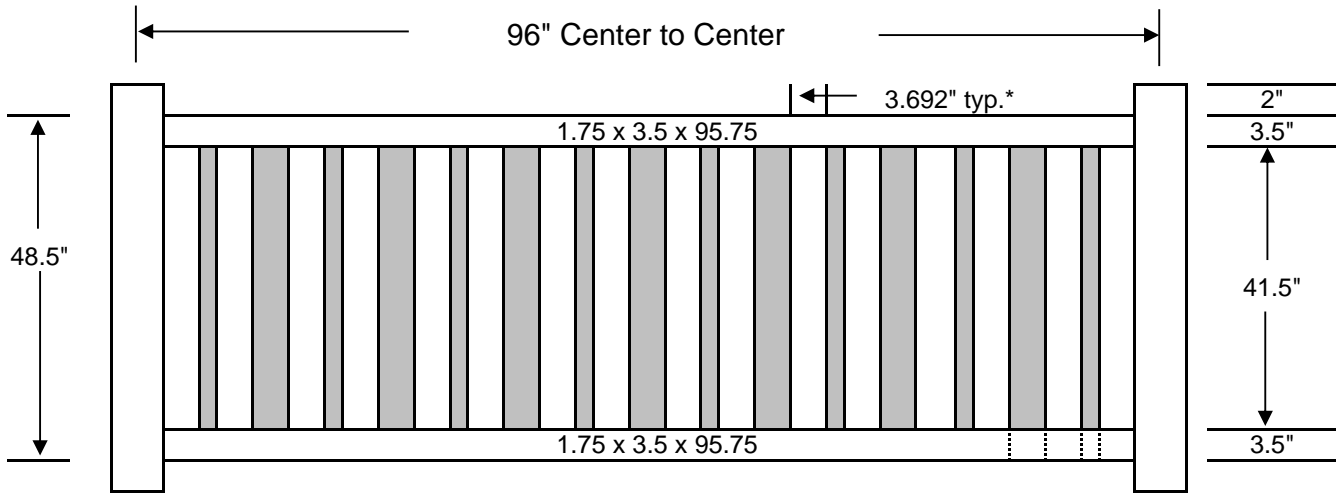

Atlantis 4' x 8'

1

Material List			
Qty	Item	Dimension	WRHS USE ONLY
2	Rails	1-3/4" x 3-1/2" x 95-3/4"*	1-3/4" x 3-1/2" x 8' Rail
1	Aluminum	1-1/2" x 3-1/4" x 95-3/4"*	1-1/2" x 3-1/4" x 8'
7	Pickets	7/8" x 3" x 47" *	7/8" x 3" x 47" Pickets
8	Pickets	7/8" x 1-1/2" x 47" *	7/8" x 1-1/2" x 47" Pickets

* Pickets are shaded for illustration.
 *Actual measurements may vary slightly.

PWPO-ALT-4X8