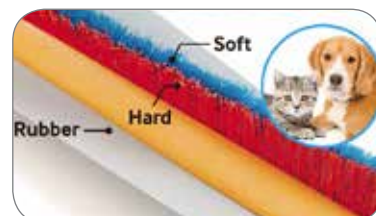

Creates an optimal cleaning path

Less clogging of filter for more consistent power than our previous model

Specially designed brush to pick up hair with less tangles

Signature Features

POWERFUL ROBOTIC VACUUM