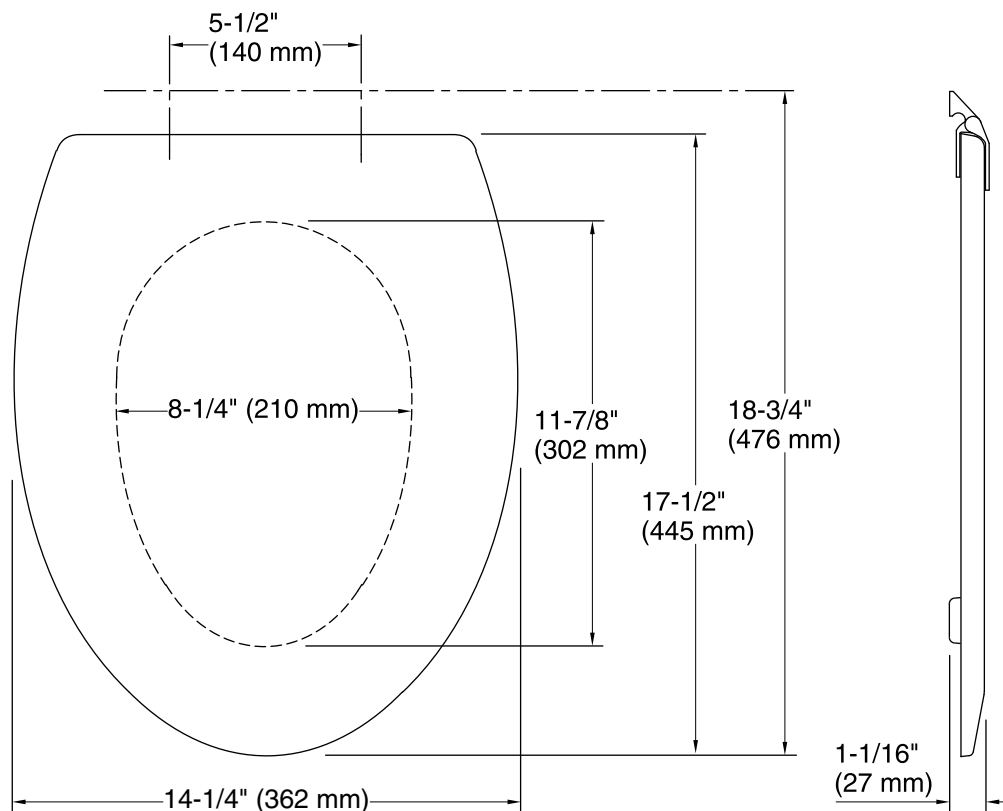

## Technical Information

All product dimensions are nominal.

Seat shape type: Elongated

Seat front type: Closed front

Seat-mounting holes: 5-1/2" (140 mm)