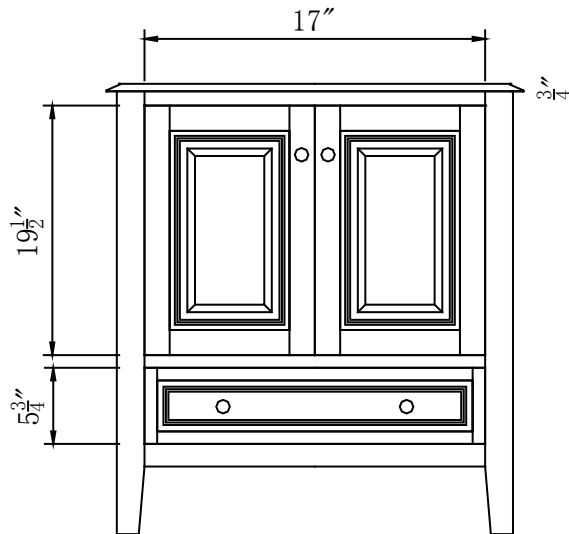

Model: HYP-0709-T-UIC-32

Overall Dimensions

32" x 22" x 36"

TOP VIEW

FRONT VIEW

SIDE VIEW

BACK VIEW

*All dimension in inches unless otherwise specified. Dimensions subject to tolerance.