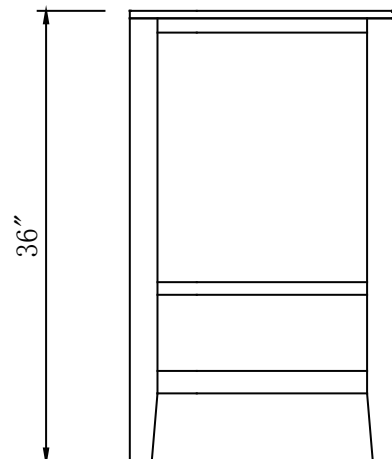

Model: HYP-0709-T-UIC-32

Overall Dimensions

32" x 22" x 36"

TOP VIEW

FRONT VIEW

SIDE VIEW

BACK VIEW

*All dimension in inches unless otherwise specified. Dimensions subject to tolerance.