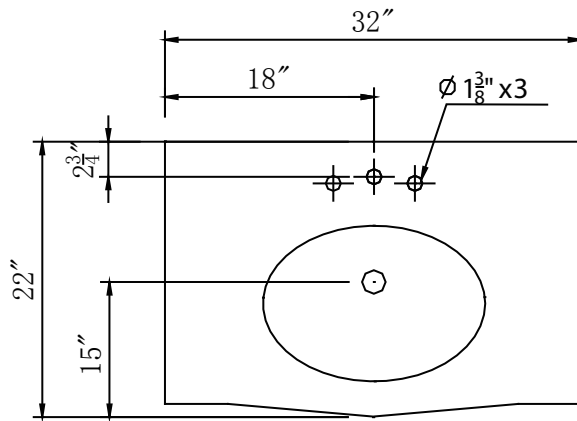

Model: HYP-0709-T-UIC-32

Overall Dimensions

32" x 22" x 36"

TOP VIEW

FRONT VIEW

SIDE VIEW

BACK VIEW

*All dimension in inches unless otherwise specified. Dimensions subject to tolerance.