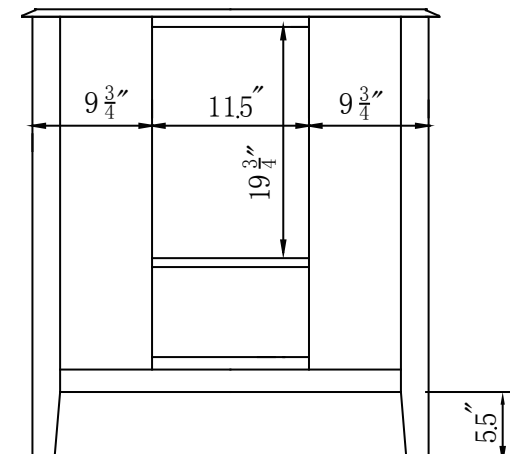

Model: HYP-0709-T-UIC-32

Overall Dimensions

32" x 22" x 36"

TOP VIEW

FRONT VIEW

SIDE VIEW

BACK VIEW

*All dimension in inches unless otherwise specified. Dimensions subject to tolerance.