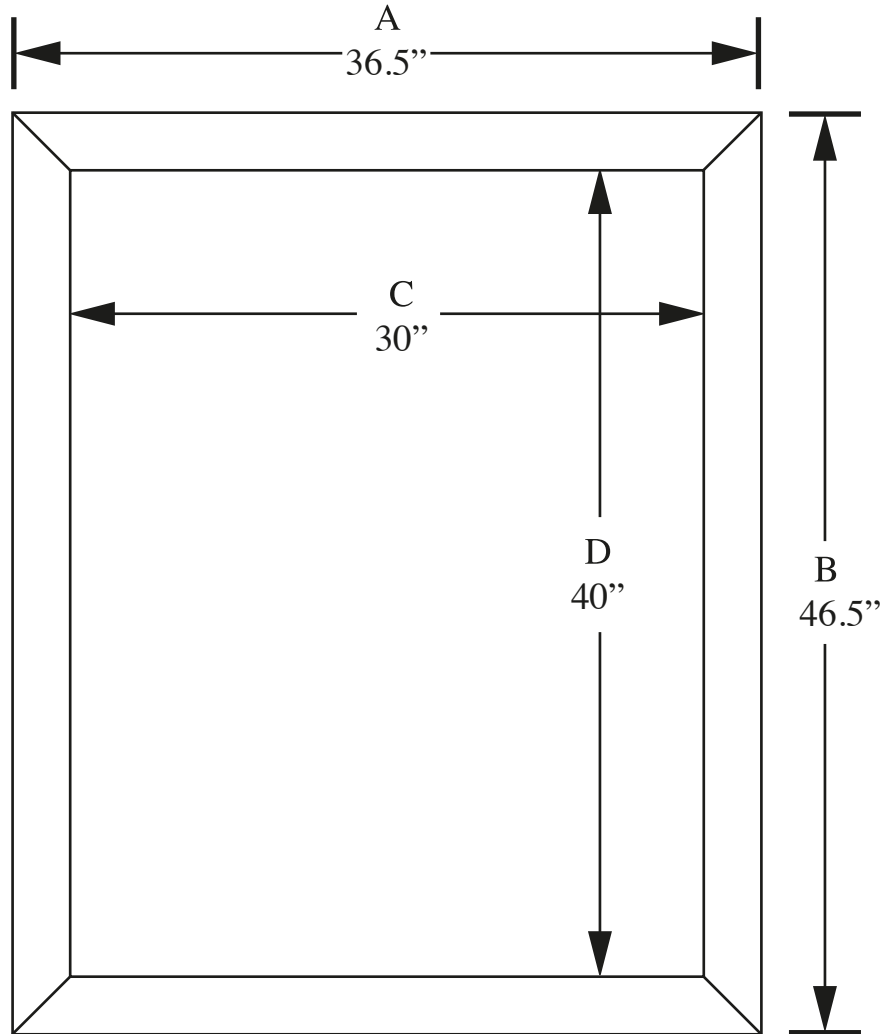

Espresso Mirror

Model #	A	B	C	D
6267	36.5 " 93 cm	46.5 " 118 cm	30 " 76 cm	40 " 102 cm