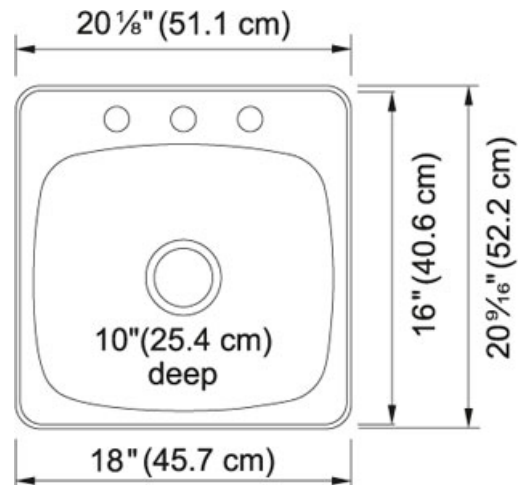

# Axis SL103BX SilkSteel | 113.0069.662

FAMILY : Sinks | SERIE : Axis | MODEL : SL103BX | FINISH : SilkSteel | INSTALLATION TYPE : Dual | STYLE : Traditional

## TECHNICAL DATA

Minimum Cabinet Size	24"
Drain Opening	3 1/2"
Faucet Hole	1
Length overall	20 1/8"
Width overall	20 9/16"
Depth Overall	10"
Length of large bowl	18"
Width of large bowl	16"
Depth of large bowl	10"
Number of Bowls	1
Type of Material	20-GA-STAINLESS-STEEL
Where to buy	Showroom
Where to buy	Showroom