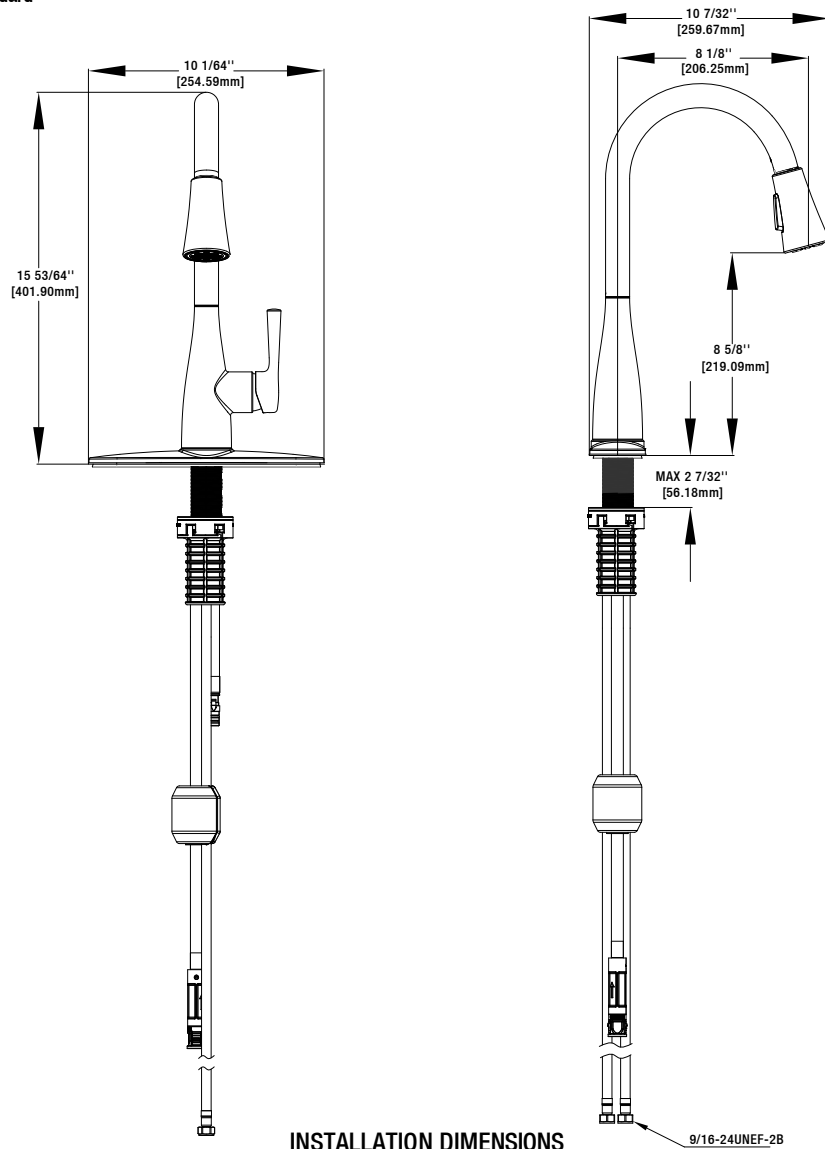

Sadira Single-Handle Pull-Down Sprayer Kitchen Faucet

MODEL	SKU#	FINISH
HD67726W-1501	313559237	Chrome
HD67726W-1508D2	1005496579	Stainless Steel
HD67726W-1510H	313559230	Matte Black
HD67726W-154405	313559239	Matte Gold

FEATURES

- Requires 1 Holes Sink with 8" On-Center
- Max Flow Rate: 1.8 gpm (6.8 L/min) at 60 psi
- Max Countertop Thickness: 2 7/32"
- Spout Reach: 8 1/8"
- Spout Height: 8 5/8"
- Ceramic Valve for Lifetime Drip-Free Operation
- With Zinc Lever Handle
- Fast Mount Installation

CODE COMPLIANCE

- IAPMO Certified: ASME A112.18.1/CSA B125.1
- NSF 61 Section 9
- NSF 372
- Calgreen Certified
- Meets AB 1953 Lead Standard
- ADA Compliant

WARRANTY

- Limited Lifetime Warranty

INSTALLATION DIMENSIONS

Glacier Bay reserves the right to make changes in specifications and materials and to change and discontinue models, both without notice or obligation. Dimensions are for reference only.