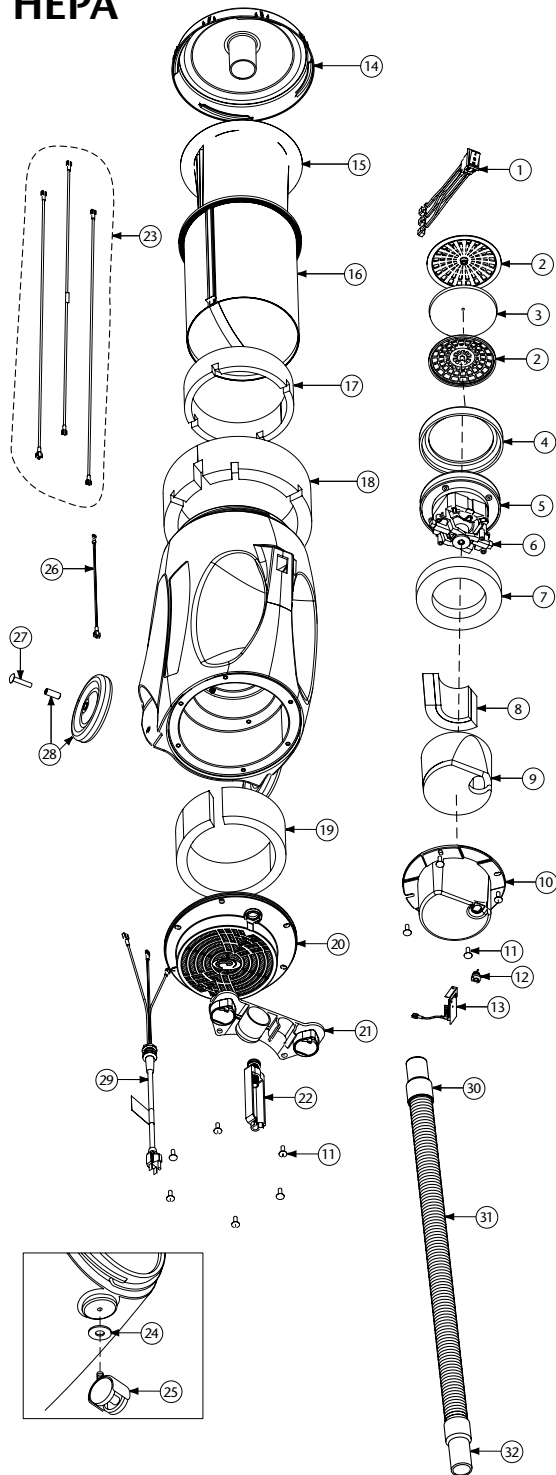

QuietPro CN HEPA

QUIETPRO CN HEPA ASSEMBLY

No.	Product Name	Qty
1	105991 On/Off Switch (2 Stage)	1 ea.
2	102784 Dome Filter w/Filter Media	1 ea.
3	101949 Replacement Foam Media for Dome Filter	1 ea.
	102761 High Filtration Disk (Optional)	2/pk
4	103236 Motor Seal	1 ea.
5	106919 Motor/Fan (120V) w/Crimps (Ametek Motor)	1 ea.
6	105697 Carbon Brush Set (Domel Motor)	1 set
	106904 Carbon Brush Set (Ametek Motor) (122157-00)	1 set
7	105430 Upper Foam Compression Ring	1 ea.
8	105949 Noise Suppression Filter Assembly	1 ea.
9	105948 Noise Suppression Foam	1 ea.
10	103121 Motor Mount	1 ea.
11	103266 Motor Mount and Vented Exhaust Cover Screw Kit	1 set
12	102127 Small Strain Relief	1 ea.
13	105653 Dual Speed Module and Schematic with Thermal Protector	1 ea.
14	103318 Top Cap, Black	1 ea.
15	104544 Intercept Micro Filter	10/pk
16	103115 Micro Cloth Filter	1 ea.
17	103125 Foam Inlet Damper B	1 ea.
18	103124 Foam Inlet Damper A	1 ea.
19	103256 Rear Foam Diffuser	1 ea.
20	103638 Replacement HEPA Filter Kit and Mounting Screw (includes: #29)	1 ea.
21	103117 Tool Dock	1 ea.
22	103441 Cord Lock	1 ea.
23	106203 Wire Harness Assembly: 3 Wires and Strain Relief	1 set
24	103545 Conical Washer for Swivel Caster	1 set
25	103114 Swivel Caster	1 ea.
26	106107 Ground Jumper	1 ea.
27	103268 Rear Wheel Mounting Screw Kit: 2 Screws	1 set
28	103267 Rear Wheel Assembly Kit: 2 Wheels, 2 Spacers, 2 Screws	1 set
29	103215 Power Cord (18" 14/3) Assembly w/Locknut and Washer	1 ea.
30	100694 Replacement Swivel Cuff (Black) 1½"	1 ea.
31	103172 78" Static Dissipating Hose w/Cuffs (Black) 1½"	1 set
32	103150 Replacement Long Swivel Cuff (Black) 1½"	1 ea.
	101678 50' Extension Cord (Not Shown)	1 ea.