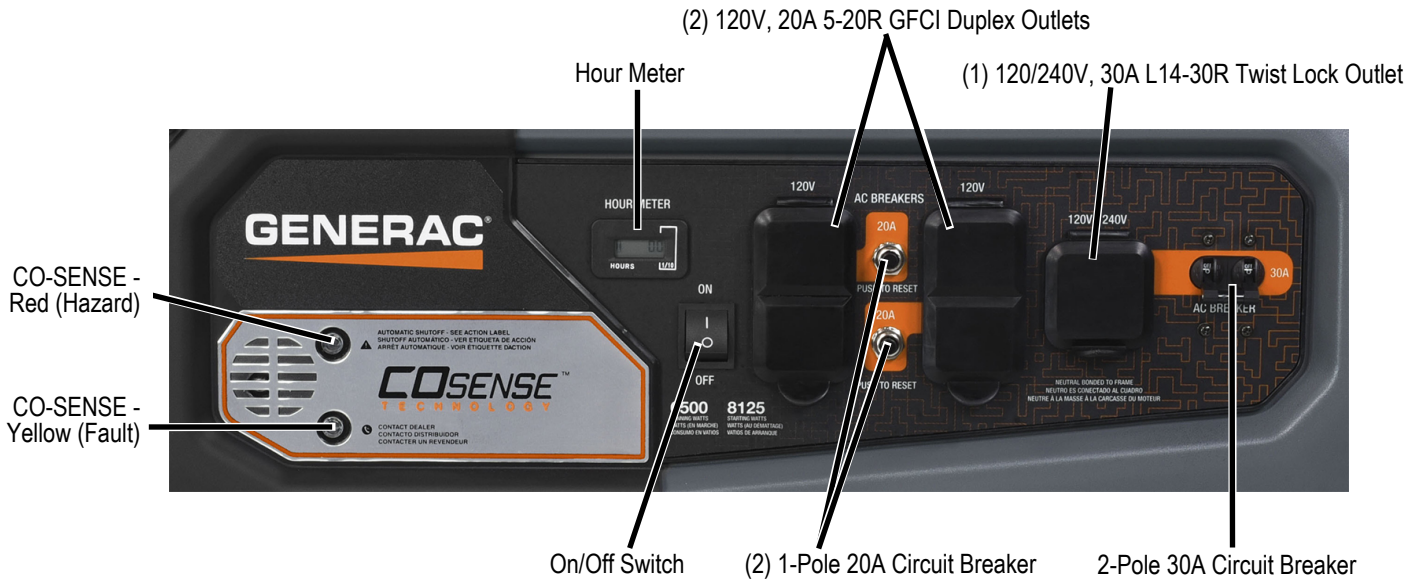

GP6500

GP SERIES Portable Generator

Features

- **CO-SENSE™ Technology** – STOPS, ALERTS, SAVES. Powerful protection against hazardous carbon monoxide.
- **PowerRush™ Advanced Technology** delivers up to 40% more starting capacity allowing you to do more with less.*
- **Generac's OHV engine** with splash lubrication provides a long engine life.
- **Low-oil level shutdown** automatically safeguards engine from damage.
- **Large-capacity steel fuel tank** with incorporated fuel gauge provides durability and up to a 10.5 hour run-time at 50% load.
- **1 ¼" steel-tube cradle** for added durability and strength.
- **Hour Meter** tracks maintenance intervals.
- **Heavy-duty, never-flat wheels** allow for easy portability.
- **Fold-down handle** for sturdy portability and compact storage.

Control Panel

GP6500

Specifications

Product Series	GP6500
Model Number	7680-0 / 7683-0
Configuration	49 ST / 50 ST
AC Rated Output Running Watts	6500
AC Maximum Output Starting Watts	8125
Rated AC Voltage	120/240 VAC
Rated AC Frequency	60 Hz
Rated 120/240 VAC Amperage	54.2 / 27.1
Engine Displacement	389cc
Engine Type	OHV
Engine RPM	3600
Recommended Oil	10W-30 / SAE 30
Oil Capacity qt (L)	1.06 (1.0)
Lubrication Method	Splash
Automatic Voltage Regulation (AVR)	Yes
Choke Location	On Engine
Fuel Shut Off	On Fuel Tank
Starting Method	Recoil Pull Start
Low Oil Shutdown	Yes

Neutral Bonded to Ground	Yes
Start Switch Type	On / Off
Start Switch Location	On Control Panel
Fuel Gauge	Yes
Fuel Tank Capacity gal (L)	6.9 (26)
Run Time at 50% of Rated Load (Hours)	10.5
Handle Style	Dual Grip, Single Folding with Lock Pin
Wheel Type	9.5" Never Flat
Warranty- Residential	3 Year Limited
Warranty- Commercial	1 Year Limited
Included	engine oil, oil funnel, handle & wheel kit, owner's manual