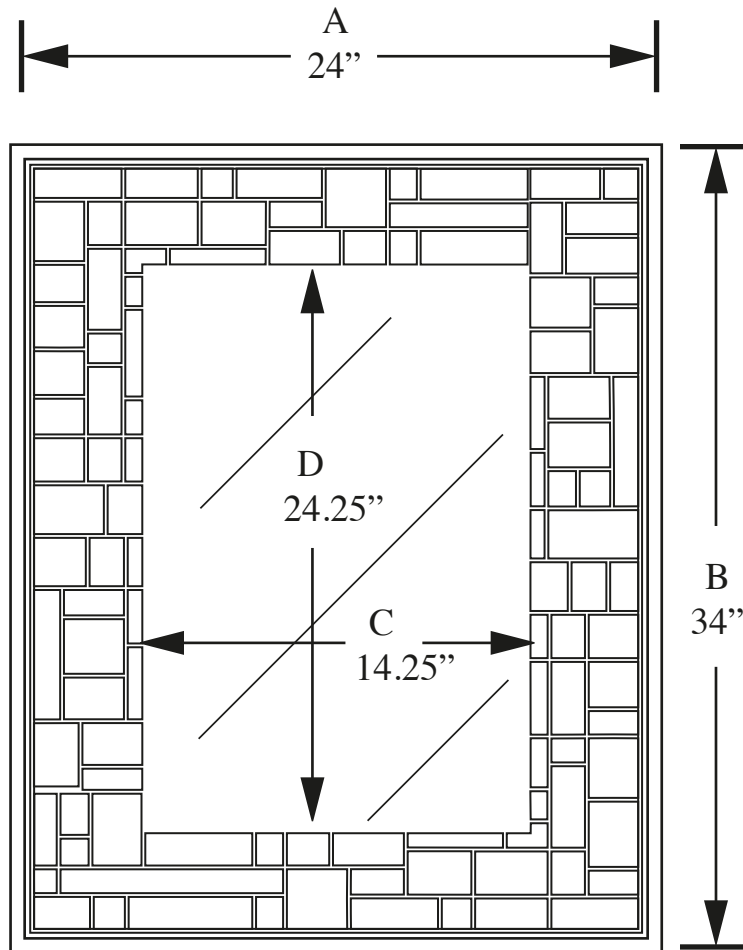

# *Windsor Tile Mirror In Brushed Nickel Frame*

Model #	A	B	C	D
<b>1200</b>	24 '' 61 cm	34 '' 86 cm	14.25 '' 36 cm	24.25 '' 62 cm