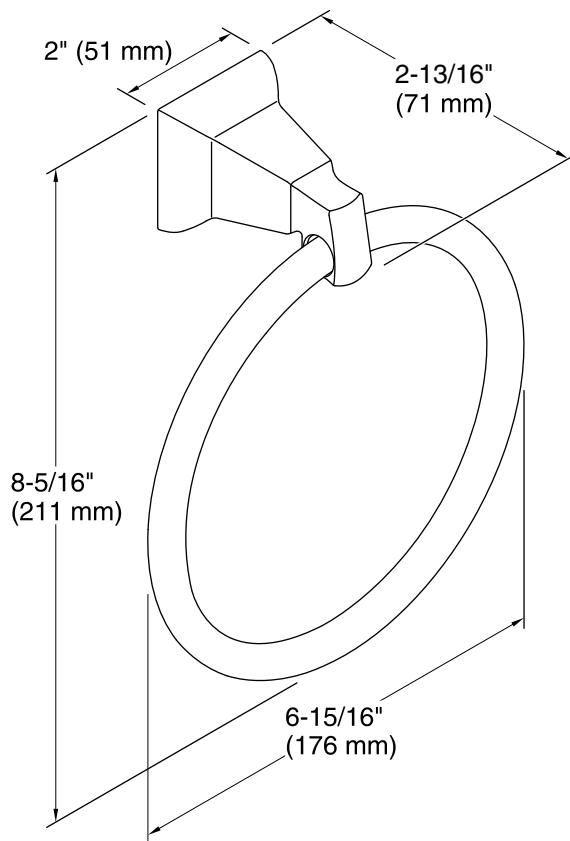

Available Color/Finishes

Color tiles intended for reference only.

Color	Code	Description
-------	------	-------------

	BN	Vibrant® Brushed Nickel
	2BZ	Oil-Rubbed Bronze

Technical Information

All product dimensions are nominal.