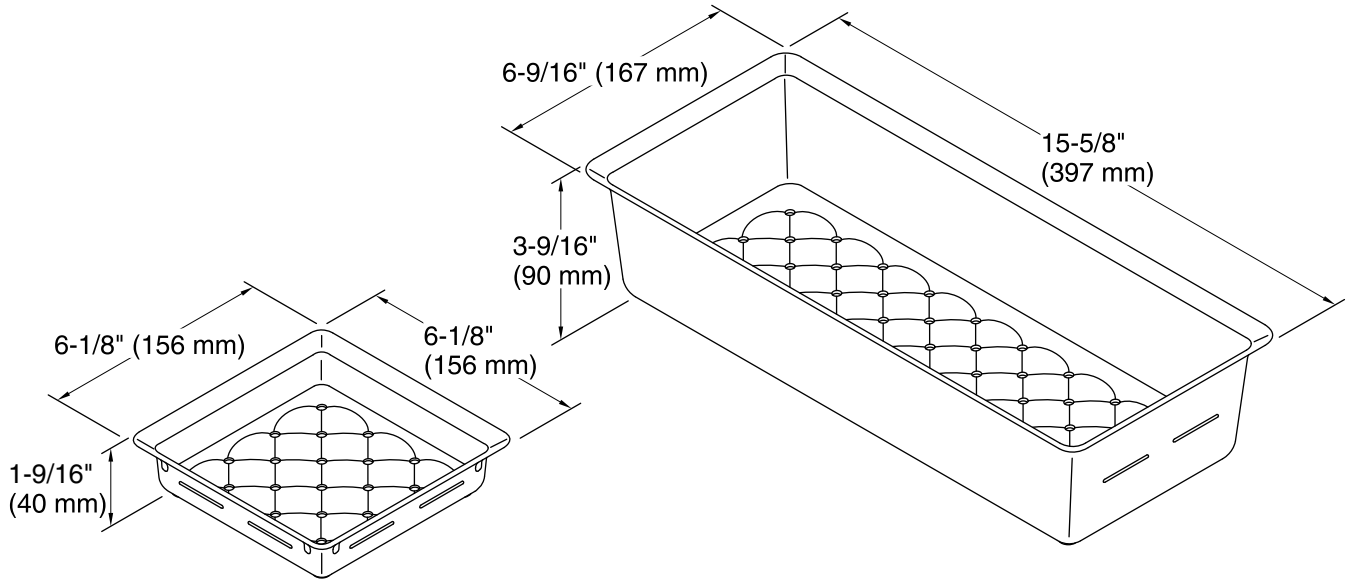

Colander set for Cater™ kitchen sink **K-21614**

Features

- Included with the K-RC21612-2PC Cater™ kitchen sink.
- Two-piece nested colander for in-sink rinsing and draining.
- Polypropylene construction.
- Dishwasher safe.

	0	White
	CH1	

Technical Information

All product dimensions are nominal.