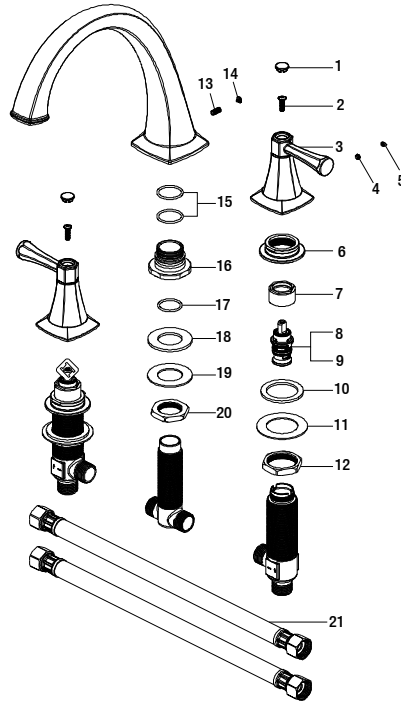

Stillmore Roman Tub Faucet in Bronze

MODEL	SKU #	FINISH
HD65601-5027D	306069134	Bronze

Many replacement parts can be purchased online or at your local store. Please use the table below to identify the part SKU number needed, go to [HOMEDEPOT.COM](http://HOMEDEPOT.COM), and check for online and store availability. If you can't find the part you are looking for, please call 1-855-HD-GLACIER.

Part	Description	Part #	Internet SKU #	Store SKU #
1	Index	RP1008927D		
2	Screw	RP50005		
3	Handle assembly	RP1364527D		
4	Set screw	RP50117		
5	Index	RP10065		
6	Flange	RP70653		
7	Bonnet nut	RP70001		
8	Cartridge H	RP20067	<a href="#">301158139</a>	
9	Cartridge C	RP20068	<a href="#">301158129</a>	
10	Rubber washer	RP64023		
11	Metal washer	RP64024		

Part	Description	Part #	Internet SKU #	Store SKU #
12	Mounting nut	RP56014		
13	Set screw	RP50118		
14	Index	RP1005227D		
15	O-ring	RP60056		
16	Connector	RP70459		
17	O-ring	RP60094		
18	Rubber washer	RP64035		
19	Metal washer	RP64036		
20	Mounting nut	RP56088		
21	Hose	RP70042		