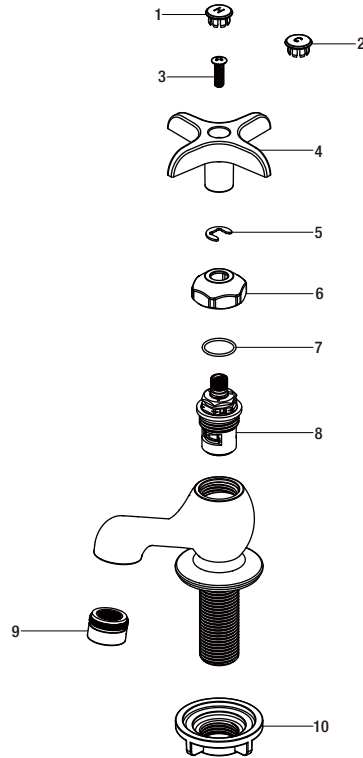

## Replacement Parts List

Single Hole 1-Handle Low-Arc Bathroom Faucet in Chrome

MODEL	STORE SKU #	FINISH
6011-5001	395310	Polished Chrome

Many replacement parts can be purchased online or at your local store. Please use the table below to identify the part SKU number needed, go to [HOMEDEPOT.COM](http://HOMEDEPOT.COM), and check for online and store availability. If you can't find the part you are looking for, please call 1-855-HD-GLACIER.

Part	Description	Part #	Internet SKU #	Store SKU #
1	Index H	RP1007701		
2	Index C	RP1007801		
3	Screw	RP50005		
4	Handle	RP1343501		
5	Washer	RP64222		

Part	Description	Part #	Internet SKU #	Store SKU #
6	Accessorize cap	RP8050701		
7	O-ring	RP60111		
8	Cartridge	RP20069		
9	Aerator	RP3022601		
10	Mounting nut	RP56001	203193994	579276